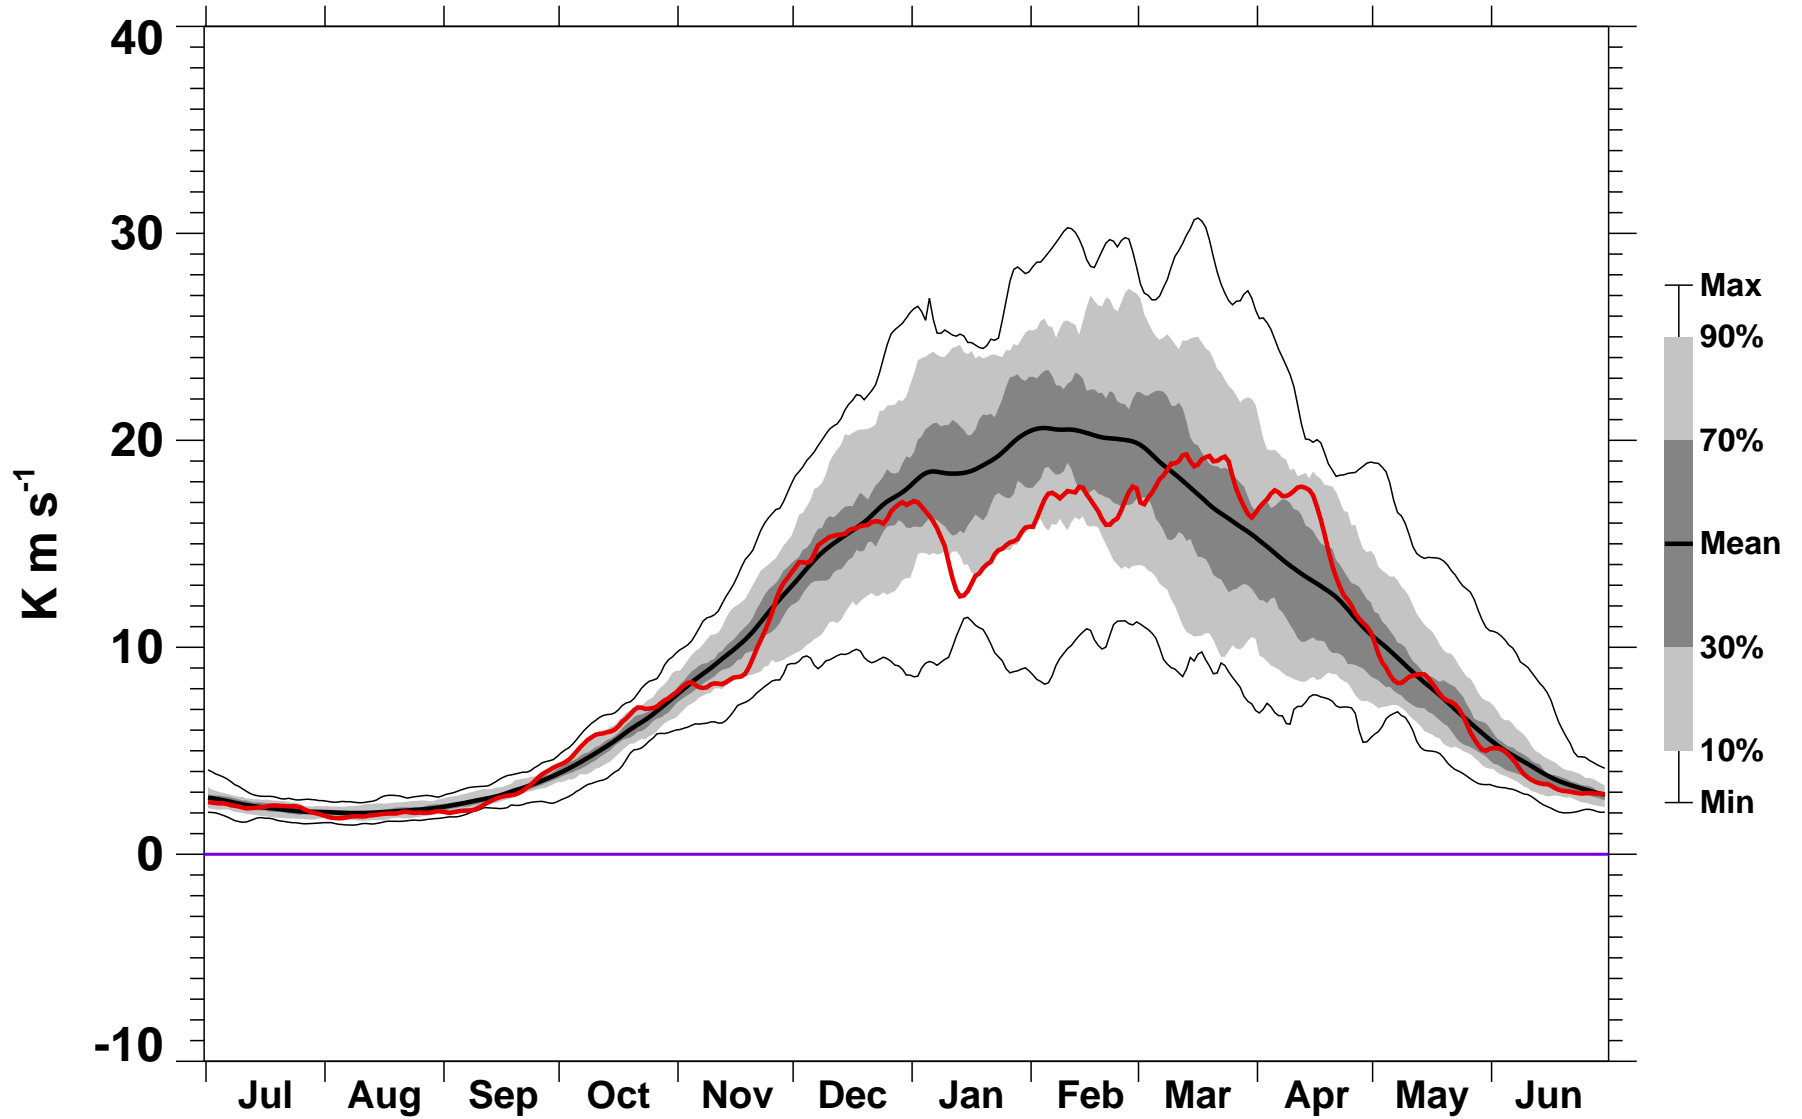

# 45-Day Mean 45-75°N Heat Flux 100 hPa MERRA2

1978/1979–2020/2021

1999/2000