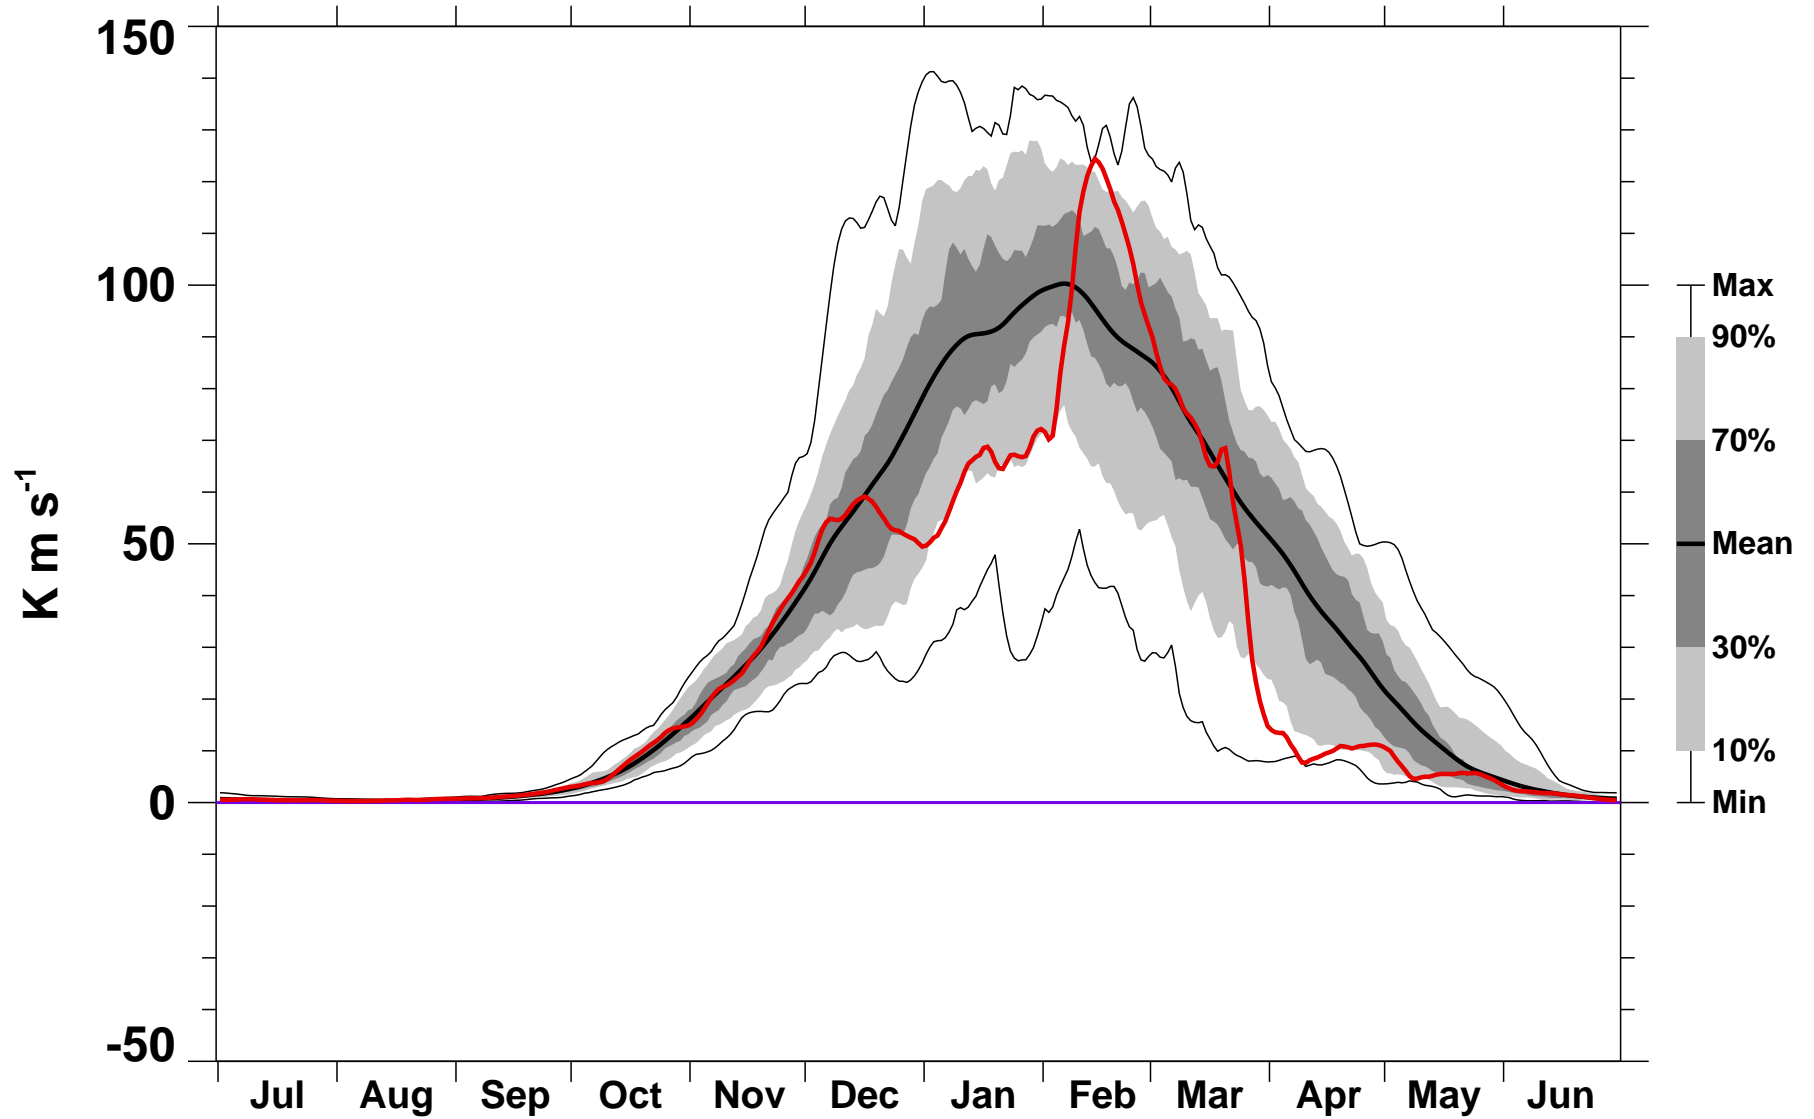

# 45-Day Mean 45-75°N Heat Flux 10 hPa MERRA2

1978/1979–2020/2021

1989/1990