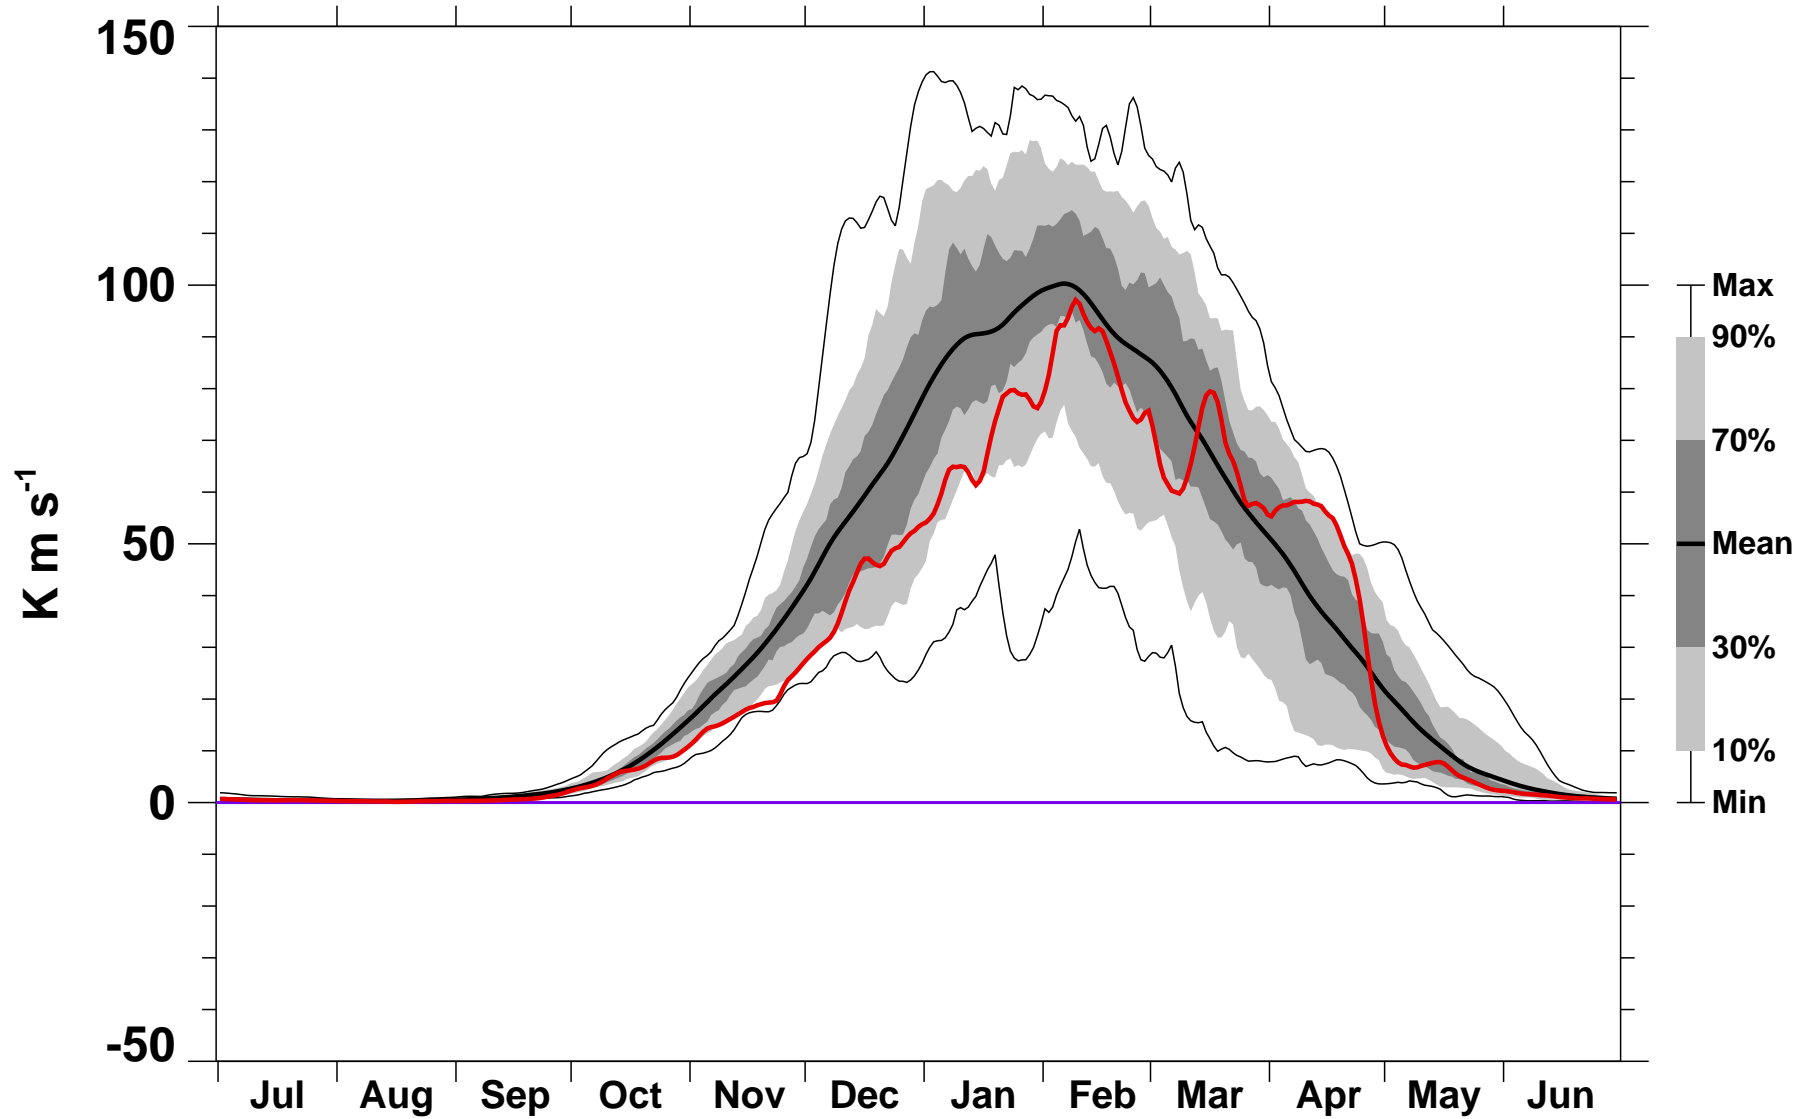

# 45-Day Mean 45-75°N Heat Flux 10 hPa MERRA2

1978/1979–2020/2021

1999/2000