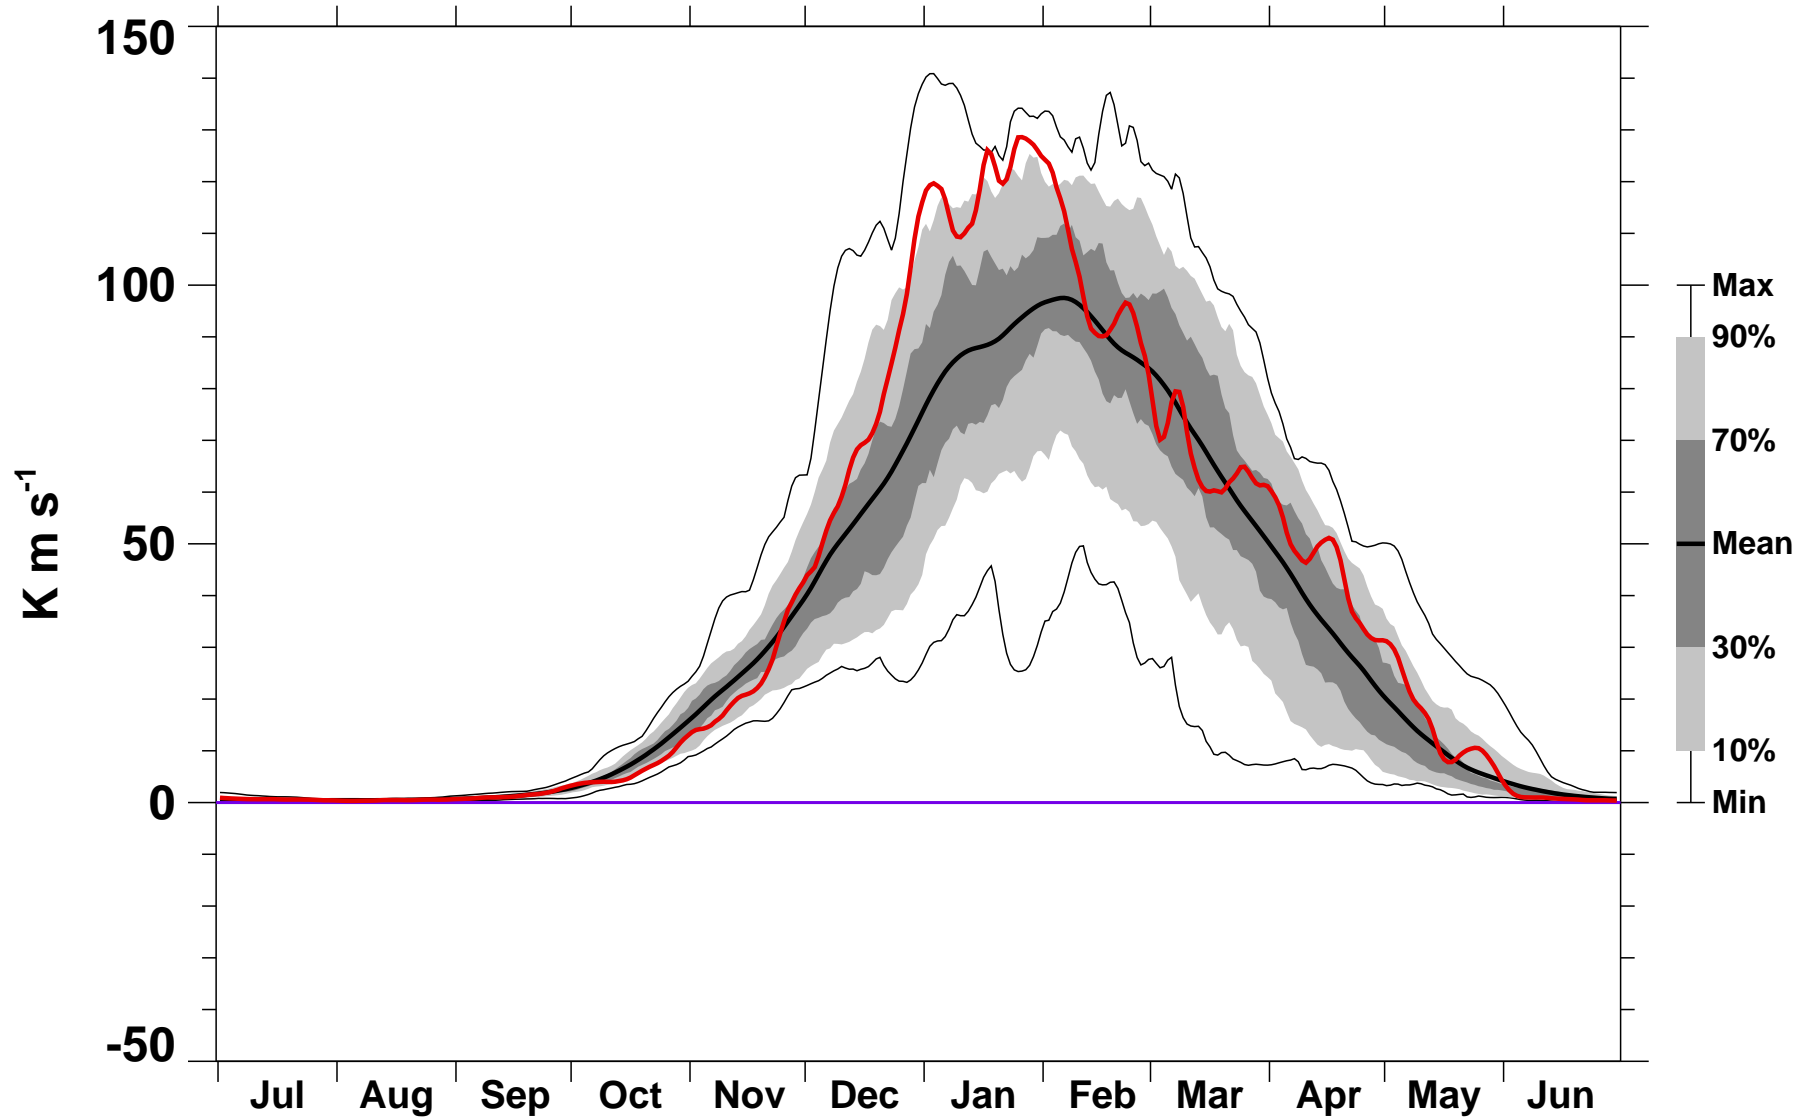

# 45-Day Mean 45-75°N Heat Flux 10 hPa MERRA2

1978/1979–2023/2024

2002/2003