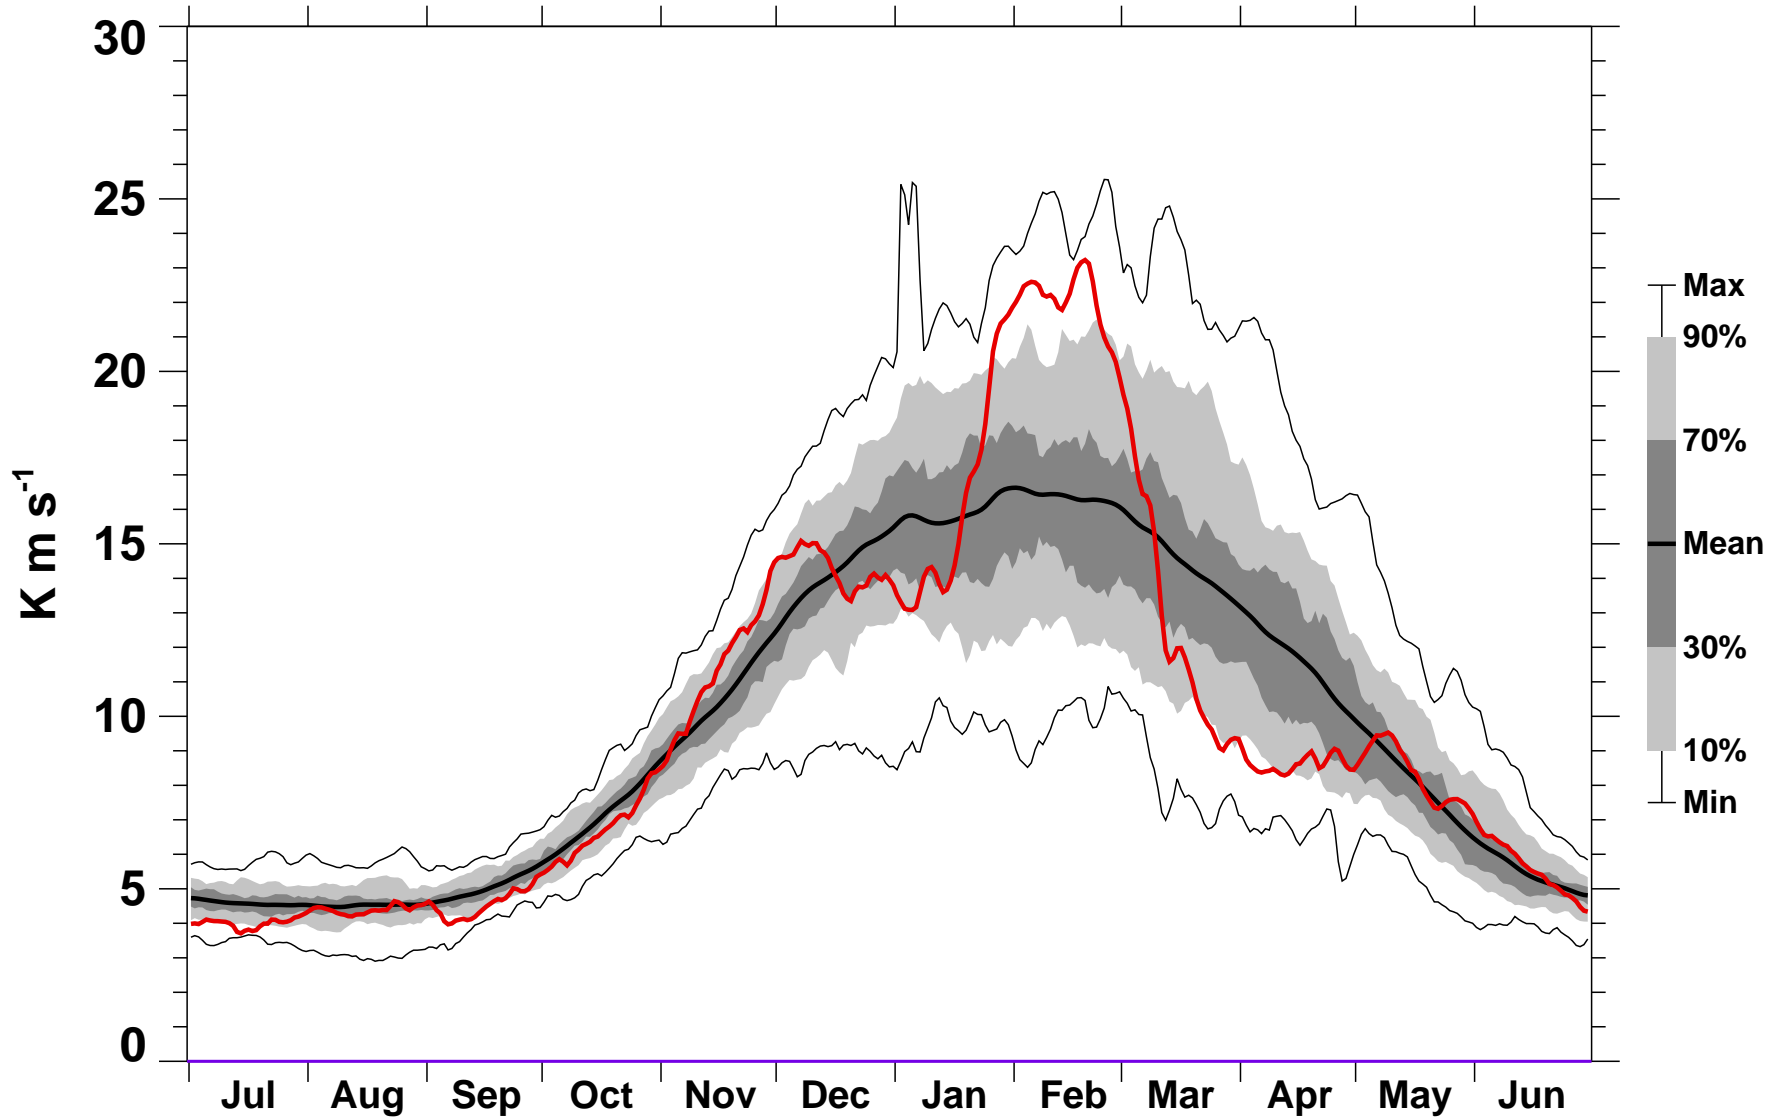

# 45-Day Mean 45-75°N Heat Flux 150 hPa MERRA2

1978/1979–2024/2025

1986/1987