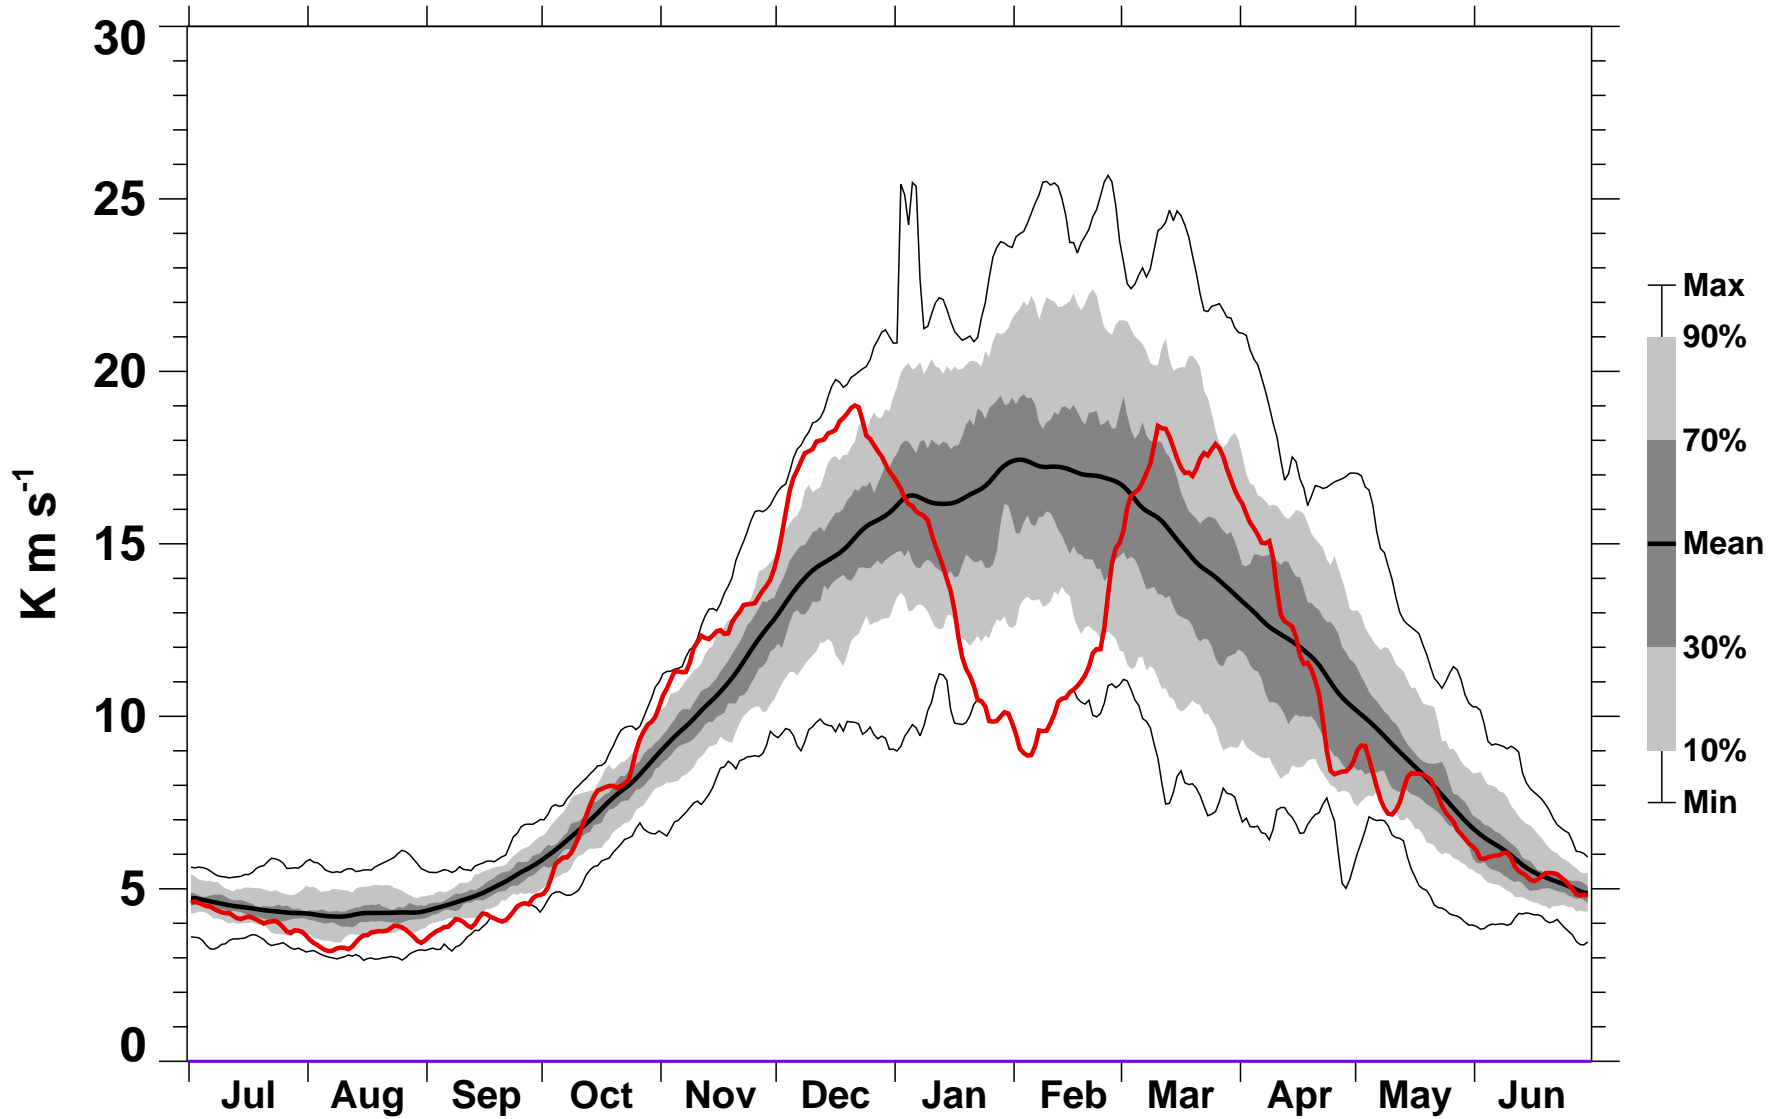

# 45-Day Mean 45-75°N Heat Flux 150 hPa MERRA2

1978/1979–2020/2021

1987/1988