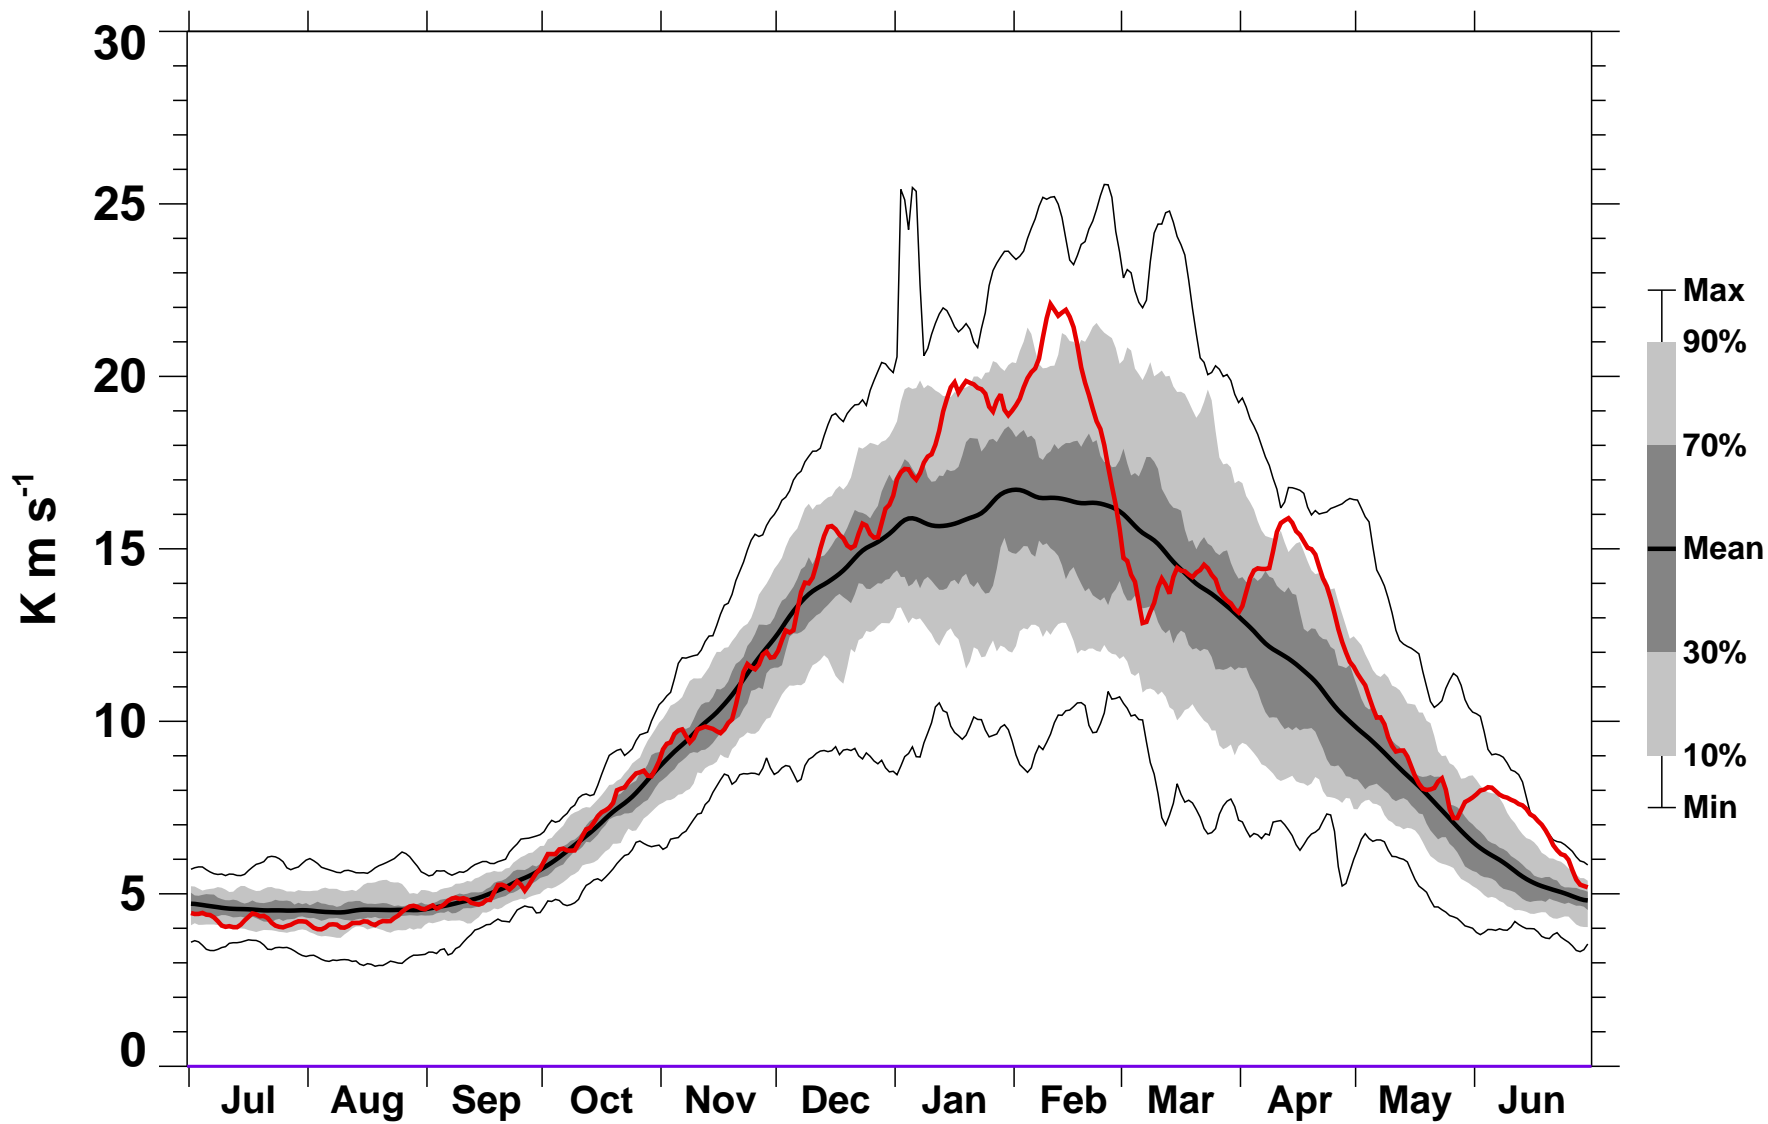

# 45-Day Mean 45-75°N Heat Flux 150 hPa MERRA2

1978/1979–2023/2024

1991/1992