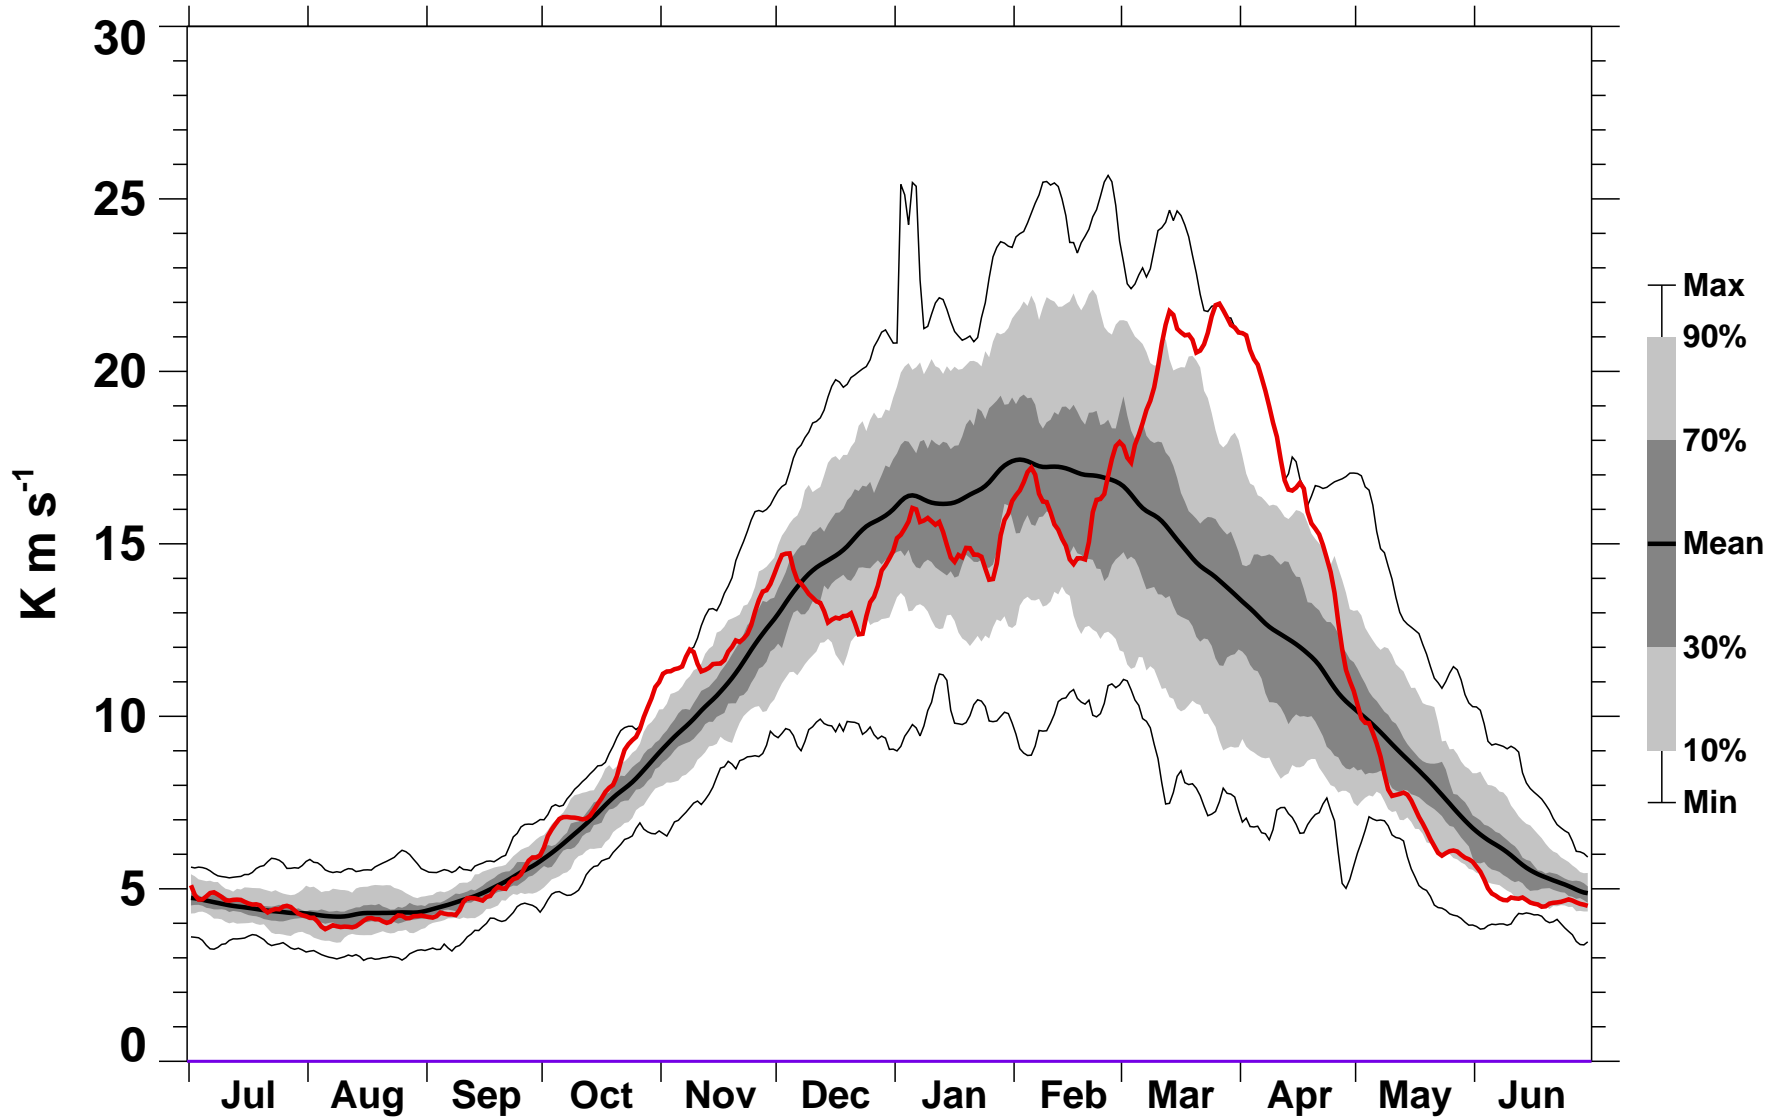

45-Day Mean 45-75°N Heat Flux 150 hPa MERRA2

1978/1979–2020/2021

2004/2005