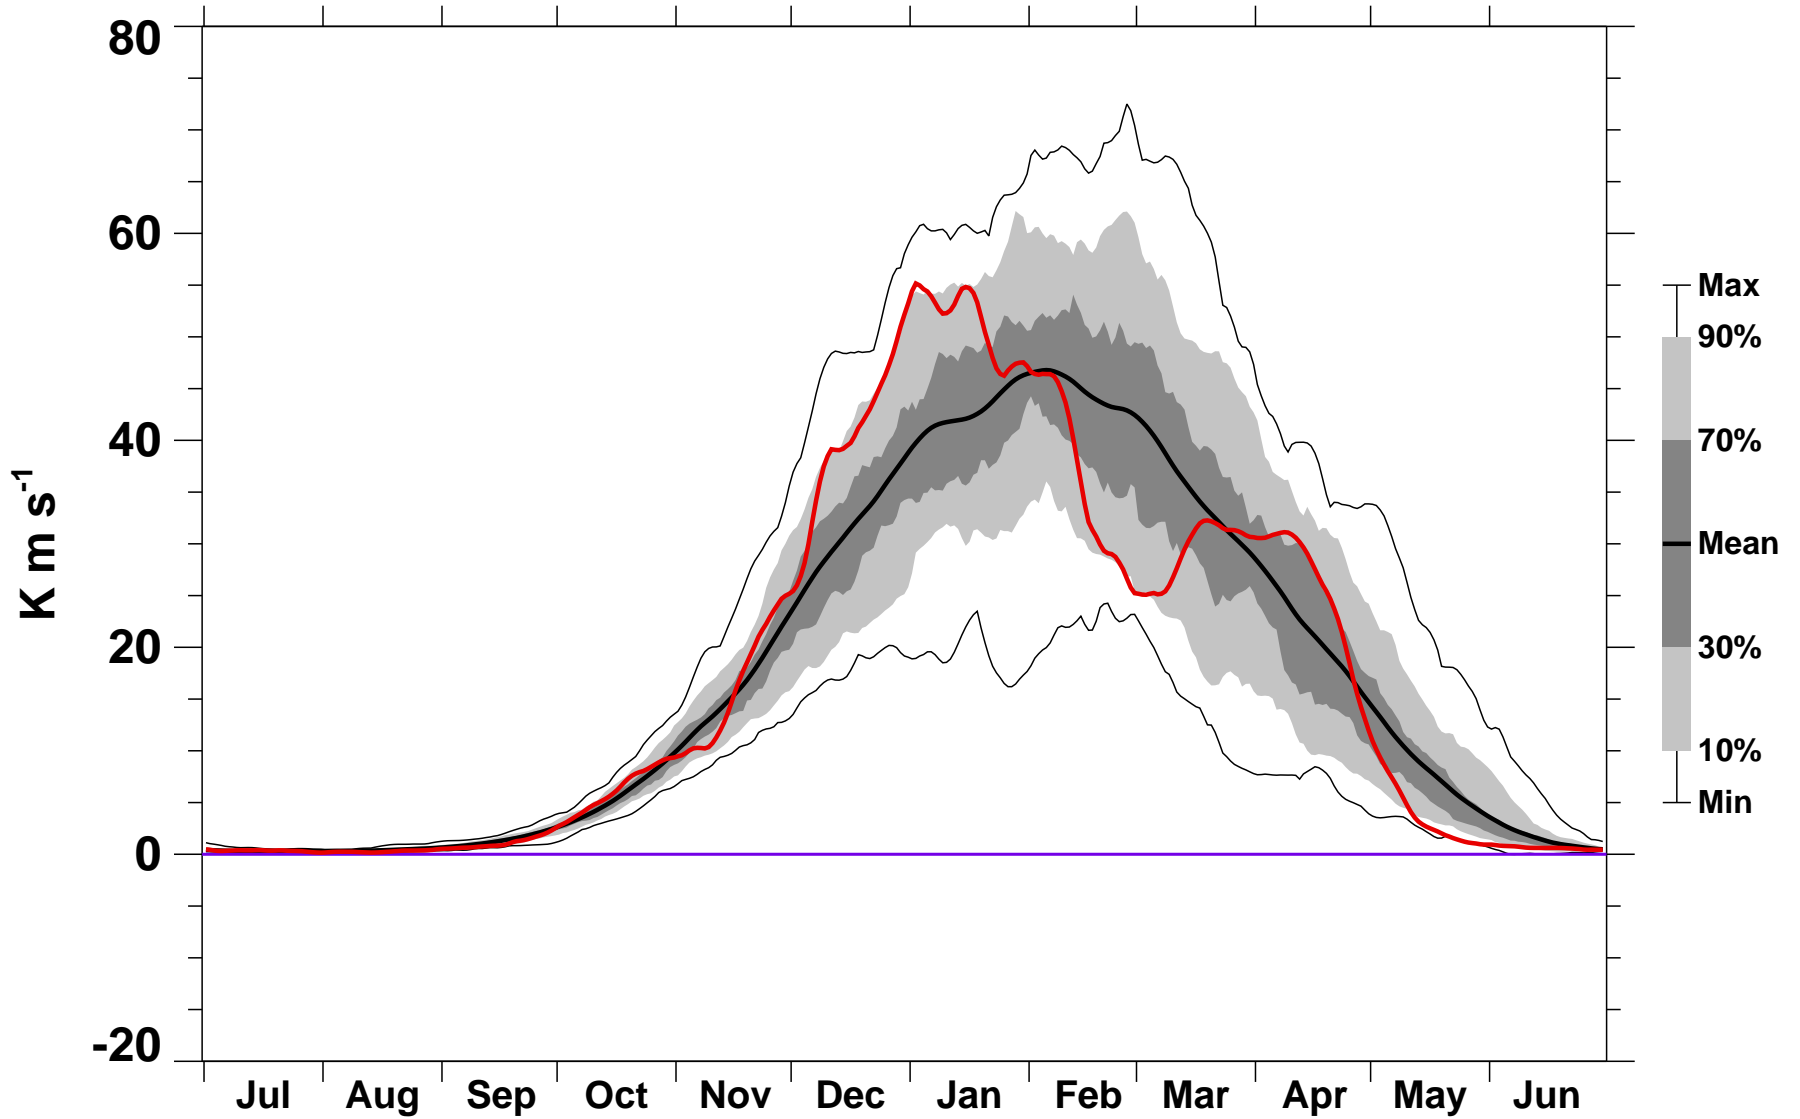

# 45-Day Mean 45-75°N Heat Flux 30 hPa MERRA2

1978/1979–2022/2023

1984/1985