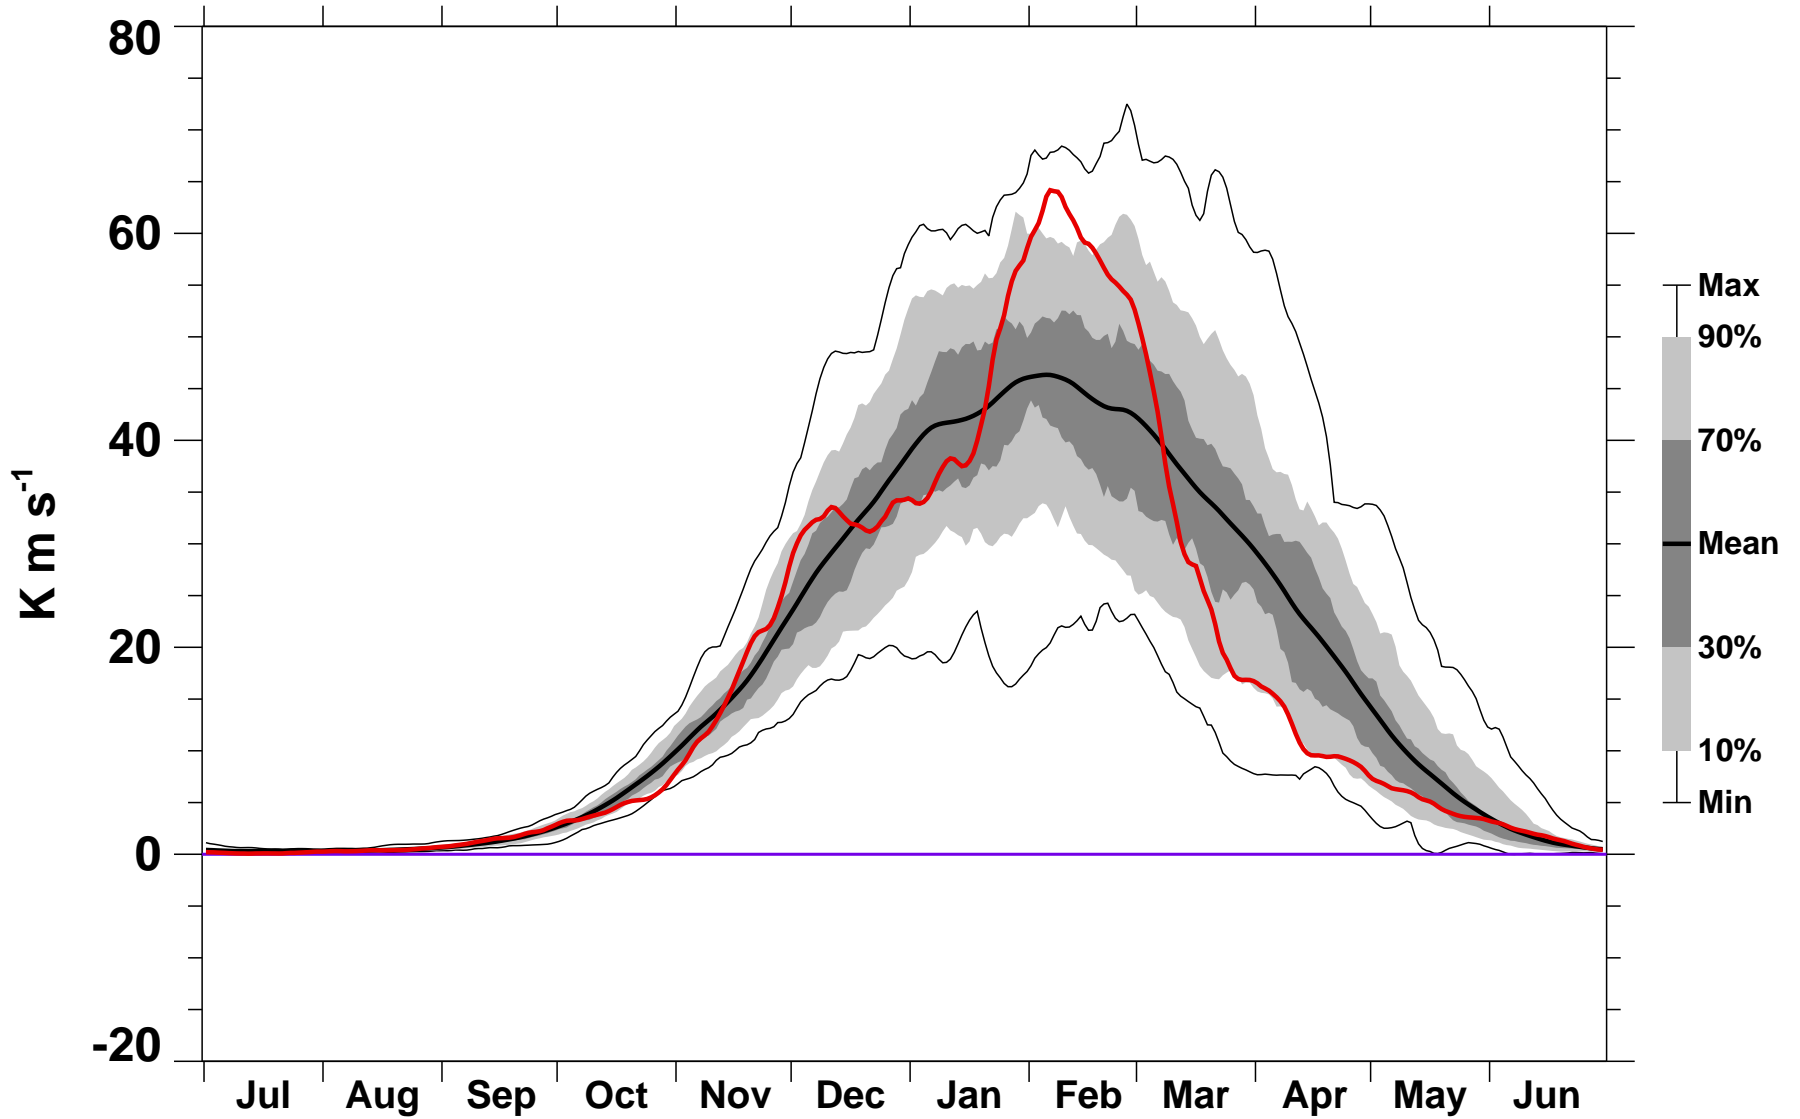

# 45-Day Mean 45-75°N Heat Flux 30 hPa MERRA2

1978/1979–2024/2025

1986/1987