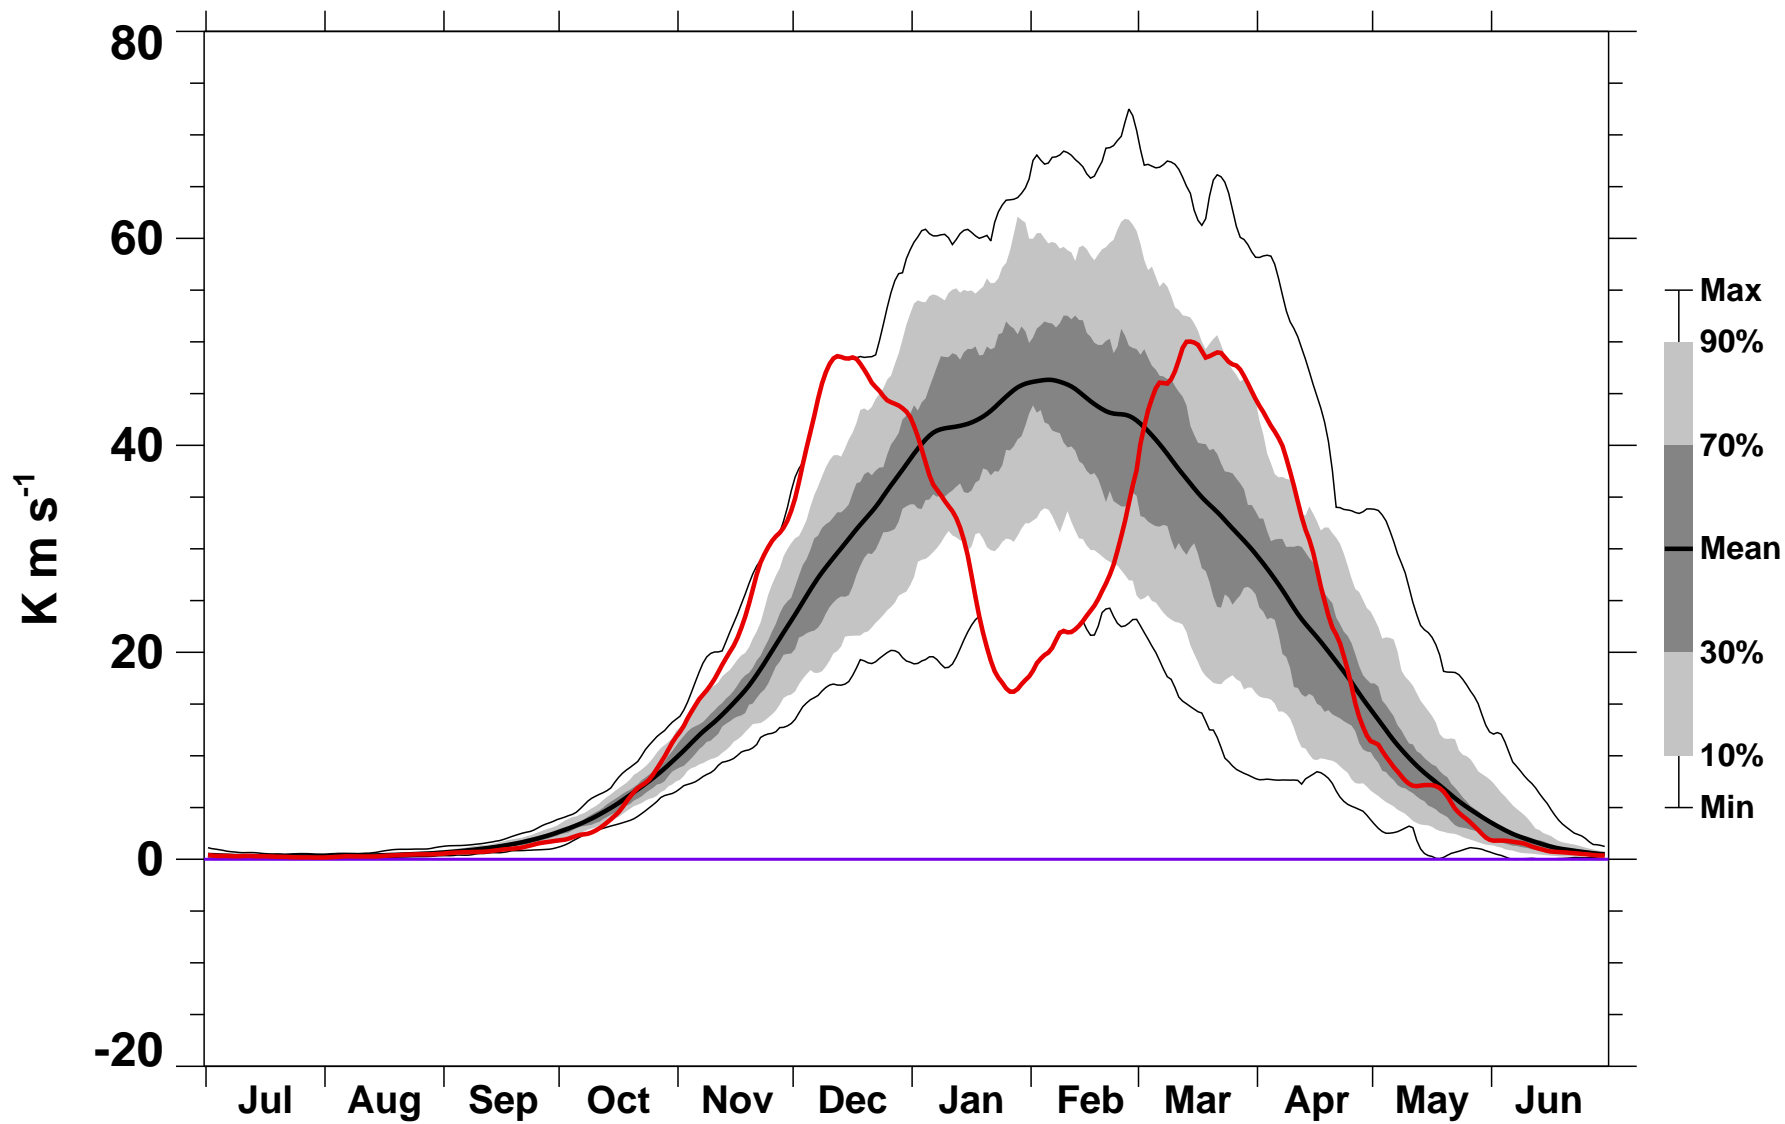

# 45-Day Mean 45-75°N Heat Flux 30 hPa MERRA2

1978/1979–2024/2025

1987/1988