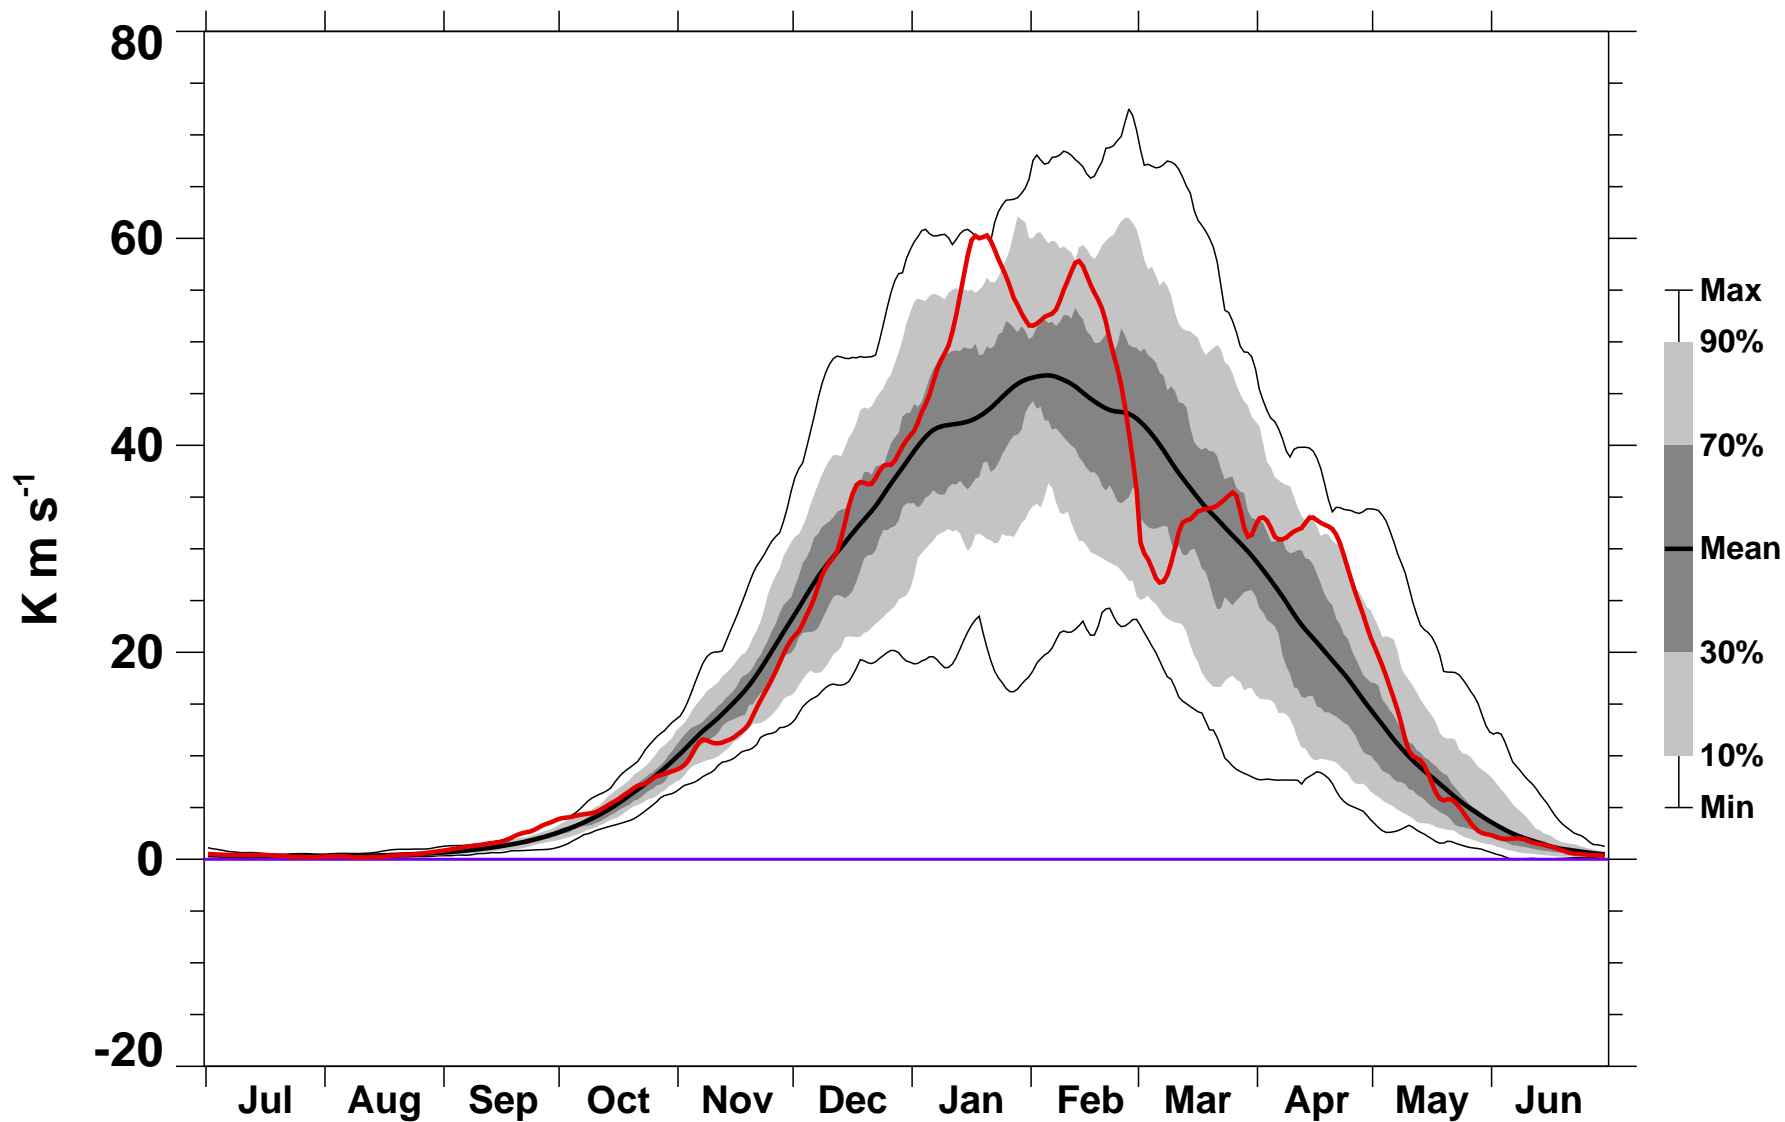

# 45-Day Mean 45-75°N Heat Flux 30 hPa MERRA2

1978/1979–2023/2024

1991/1992