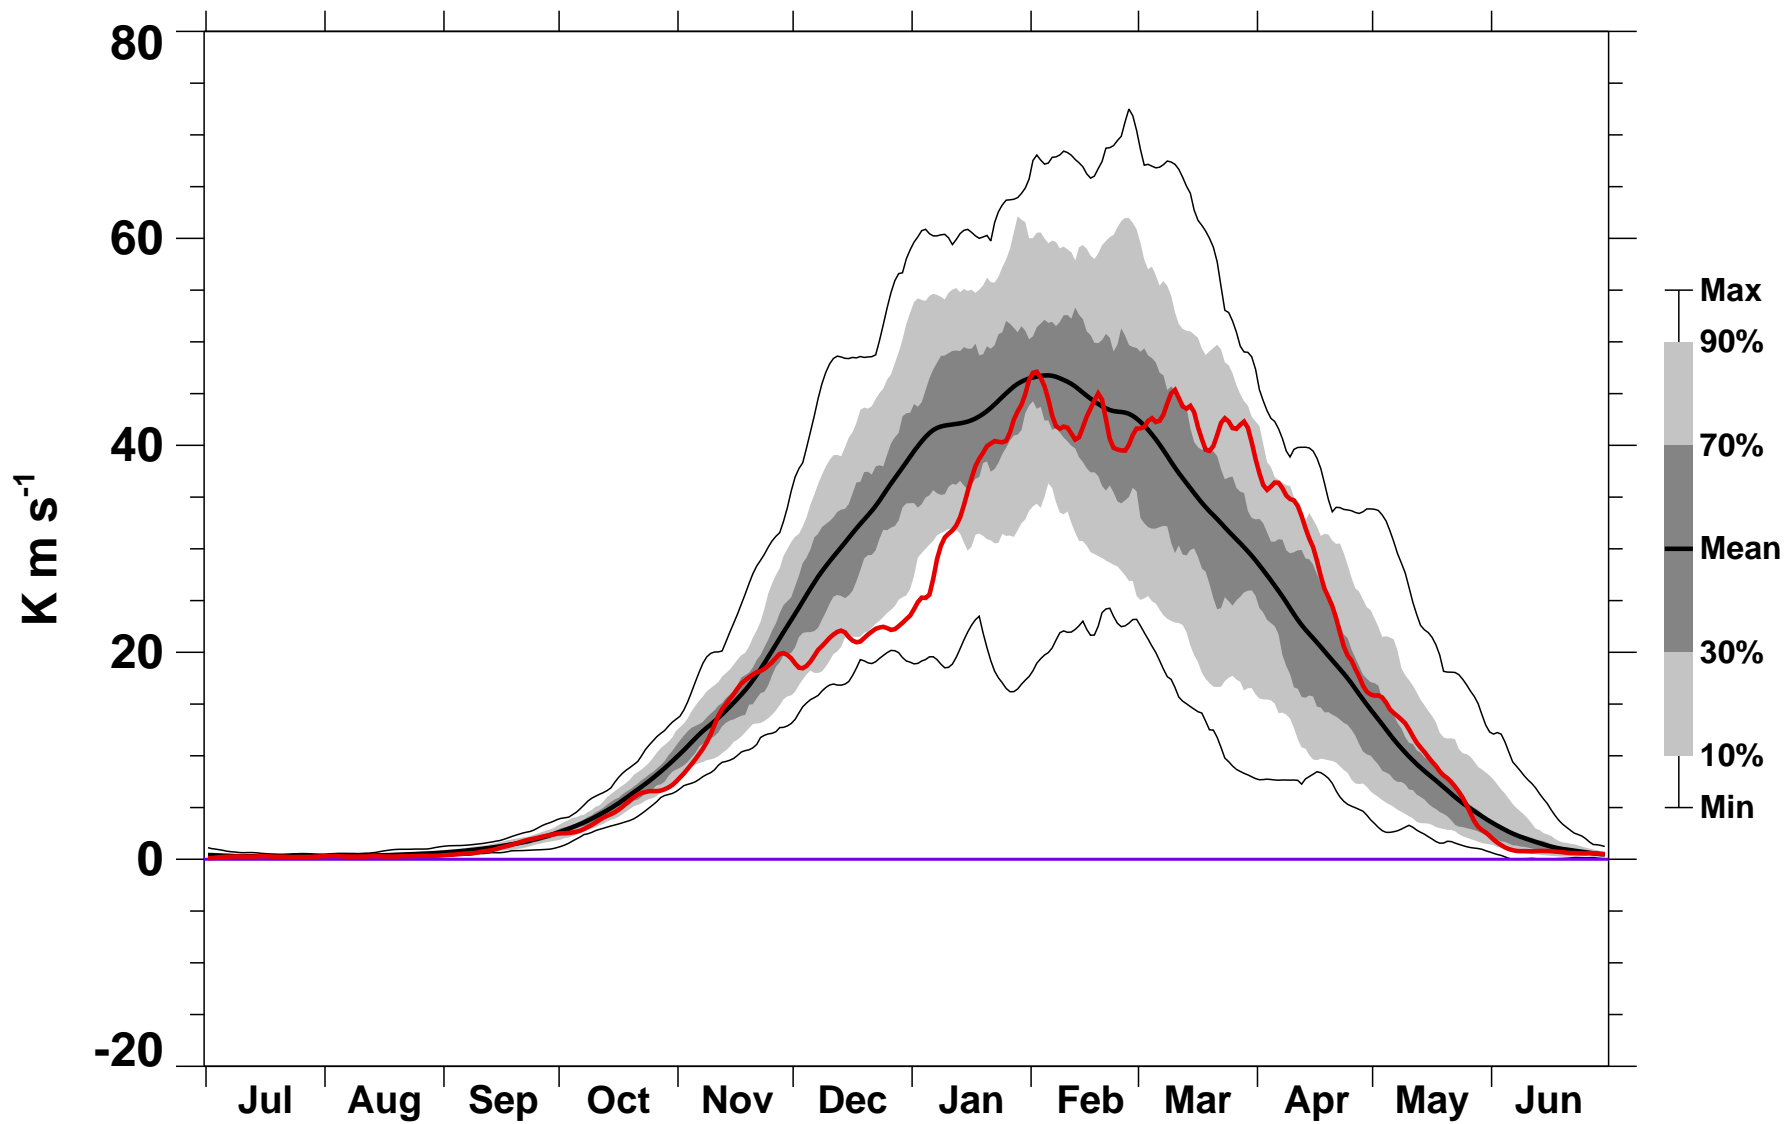

# 45-Day Mean 45-75°N Heat Flux 30 hPa MERRA2

1978/1979–2023/2024

1995/1996