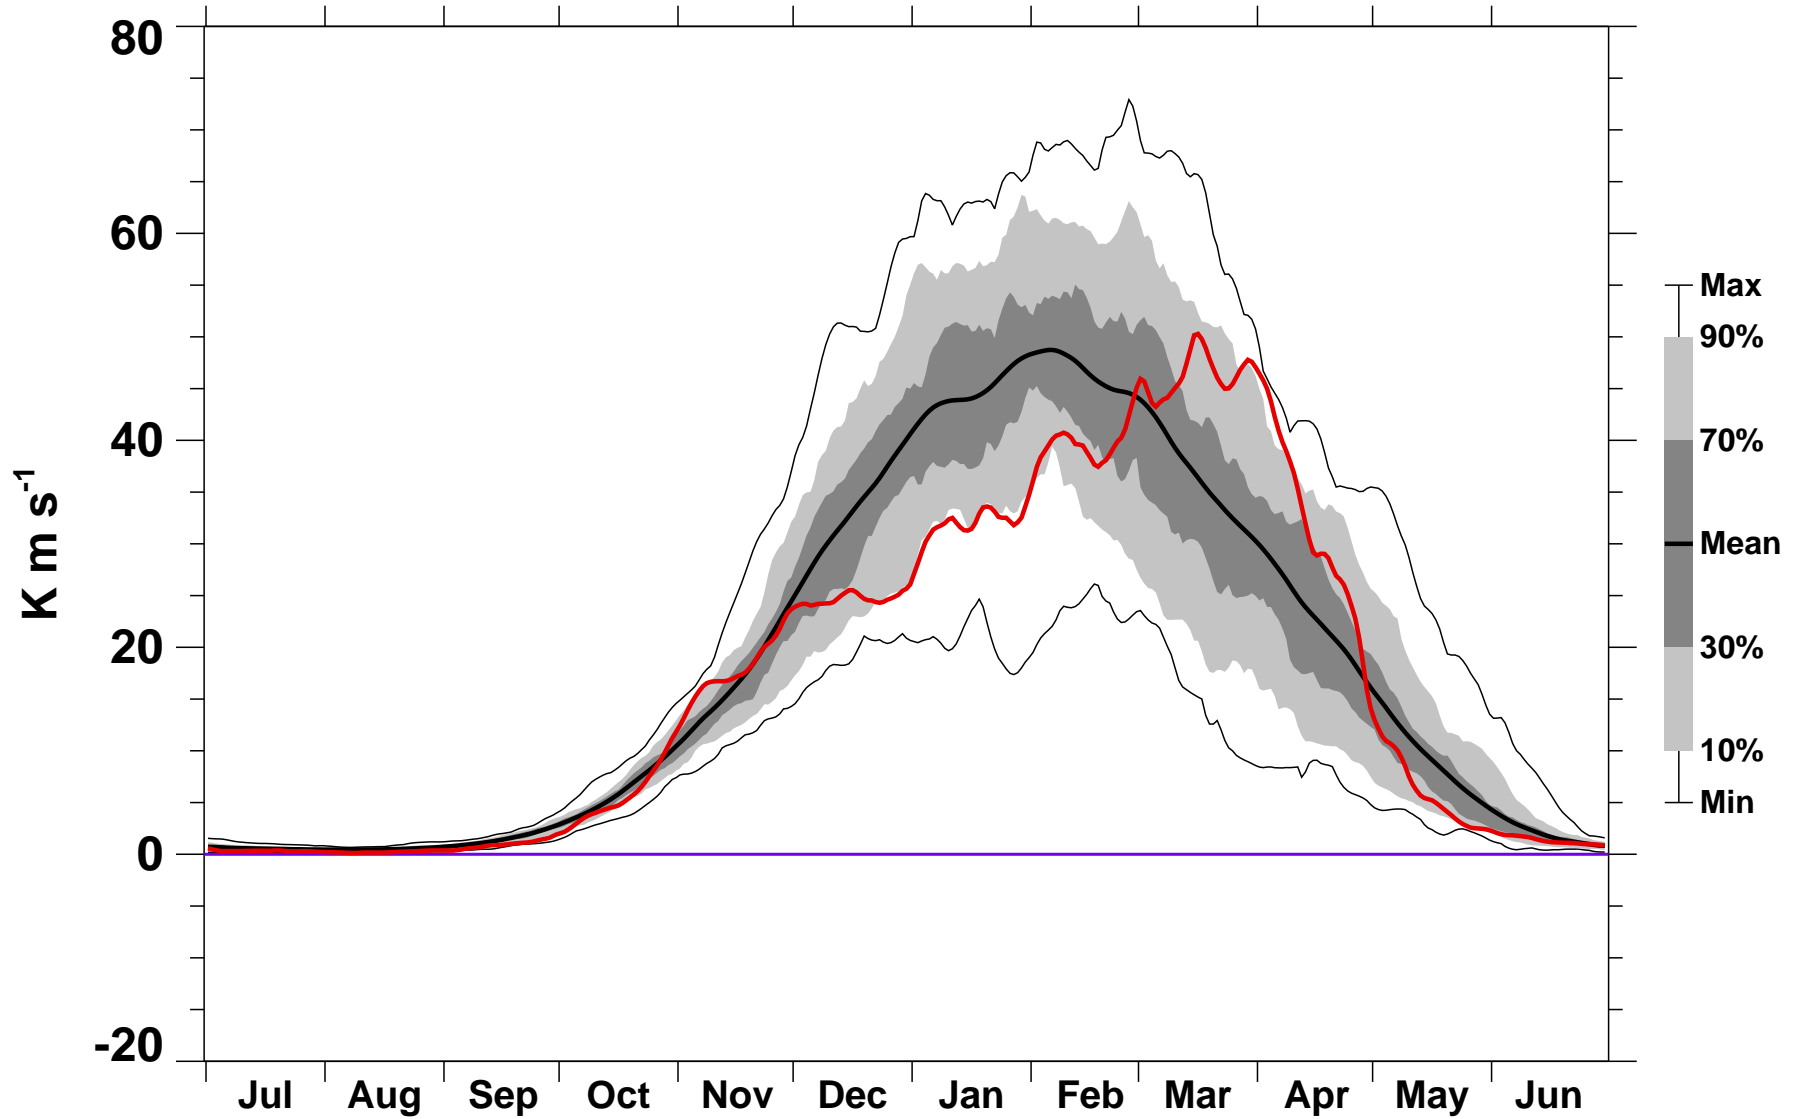

# 45-Day Mean 45-75°N Heat Flux 30 hPa MERRA2

1978/1979–2020/2021

2004/2005