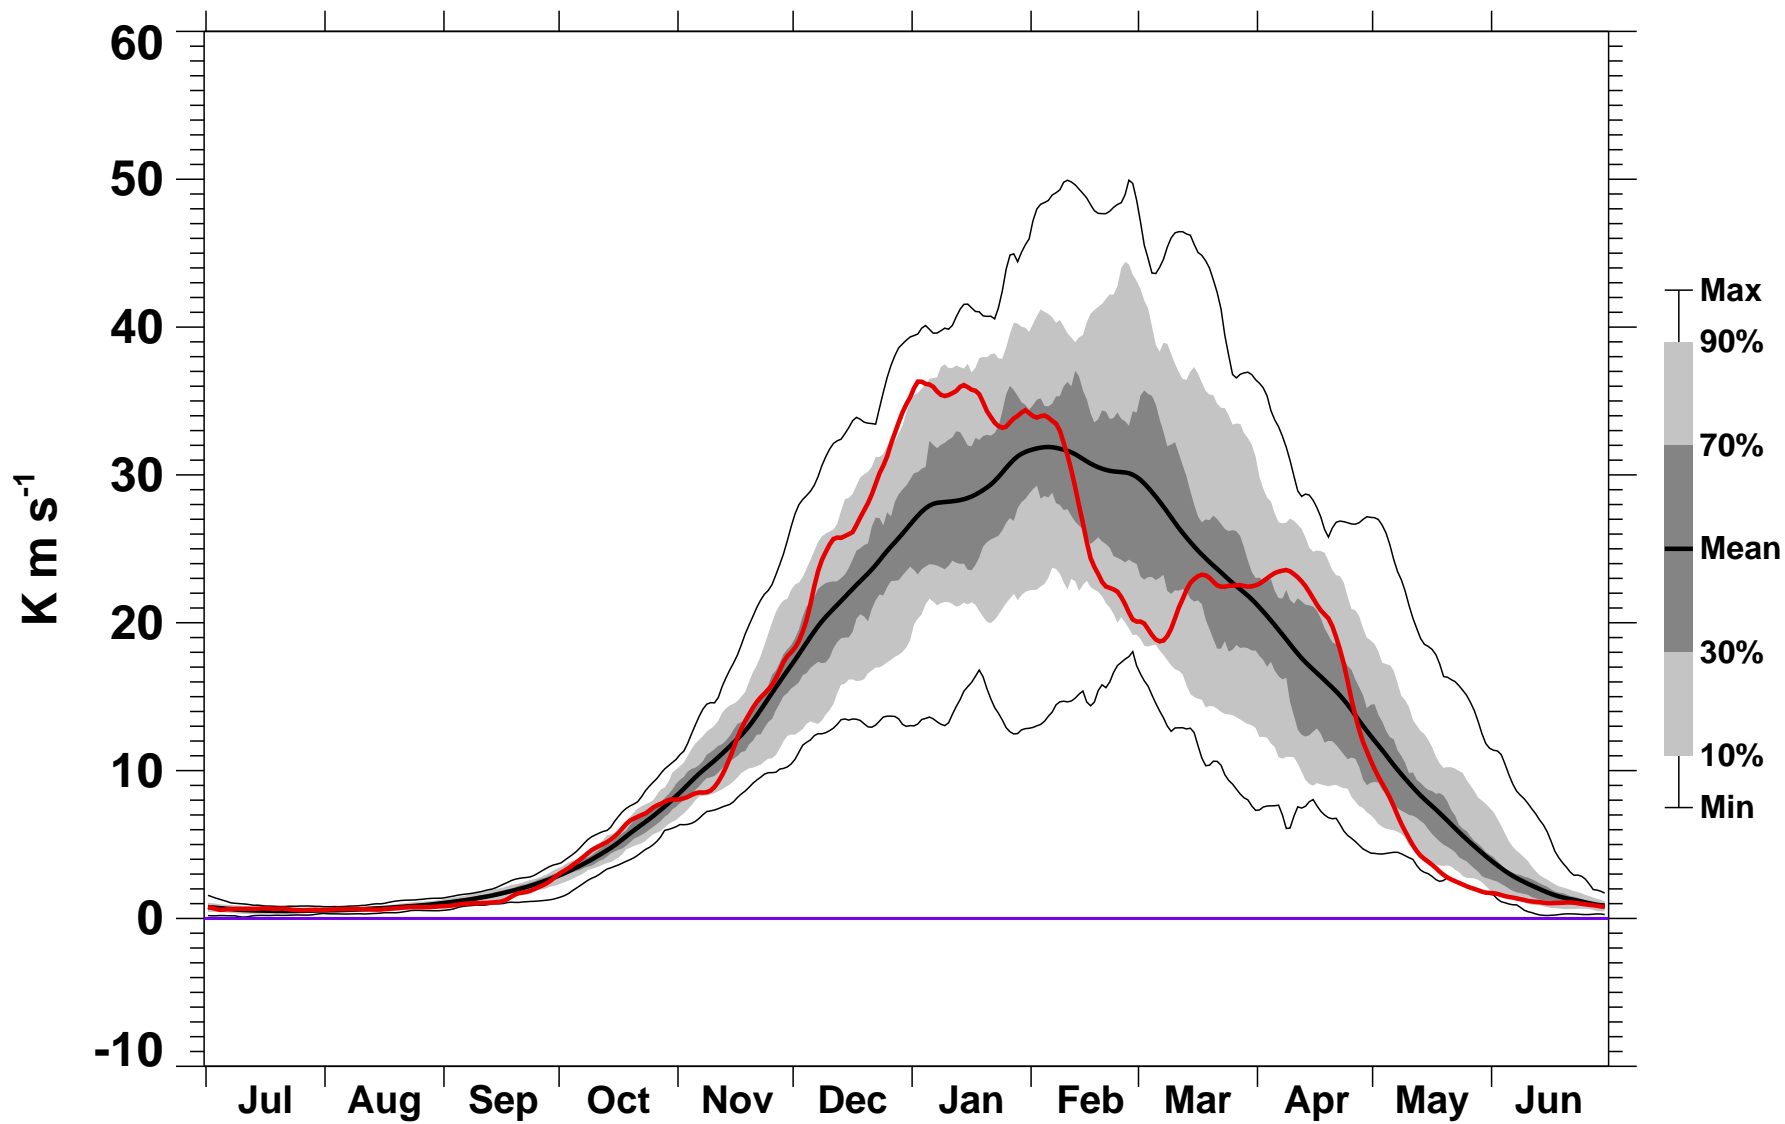

# 45-Day Mean 45-75°N Heat Flux 50 hPa MERRA2

1978/1979–2022/2023

1984/1985