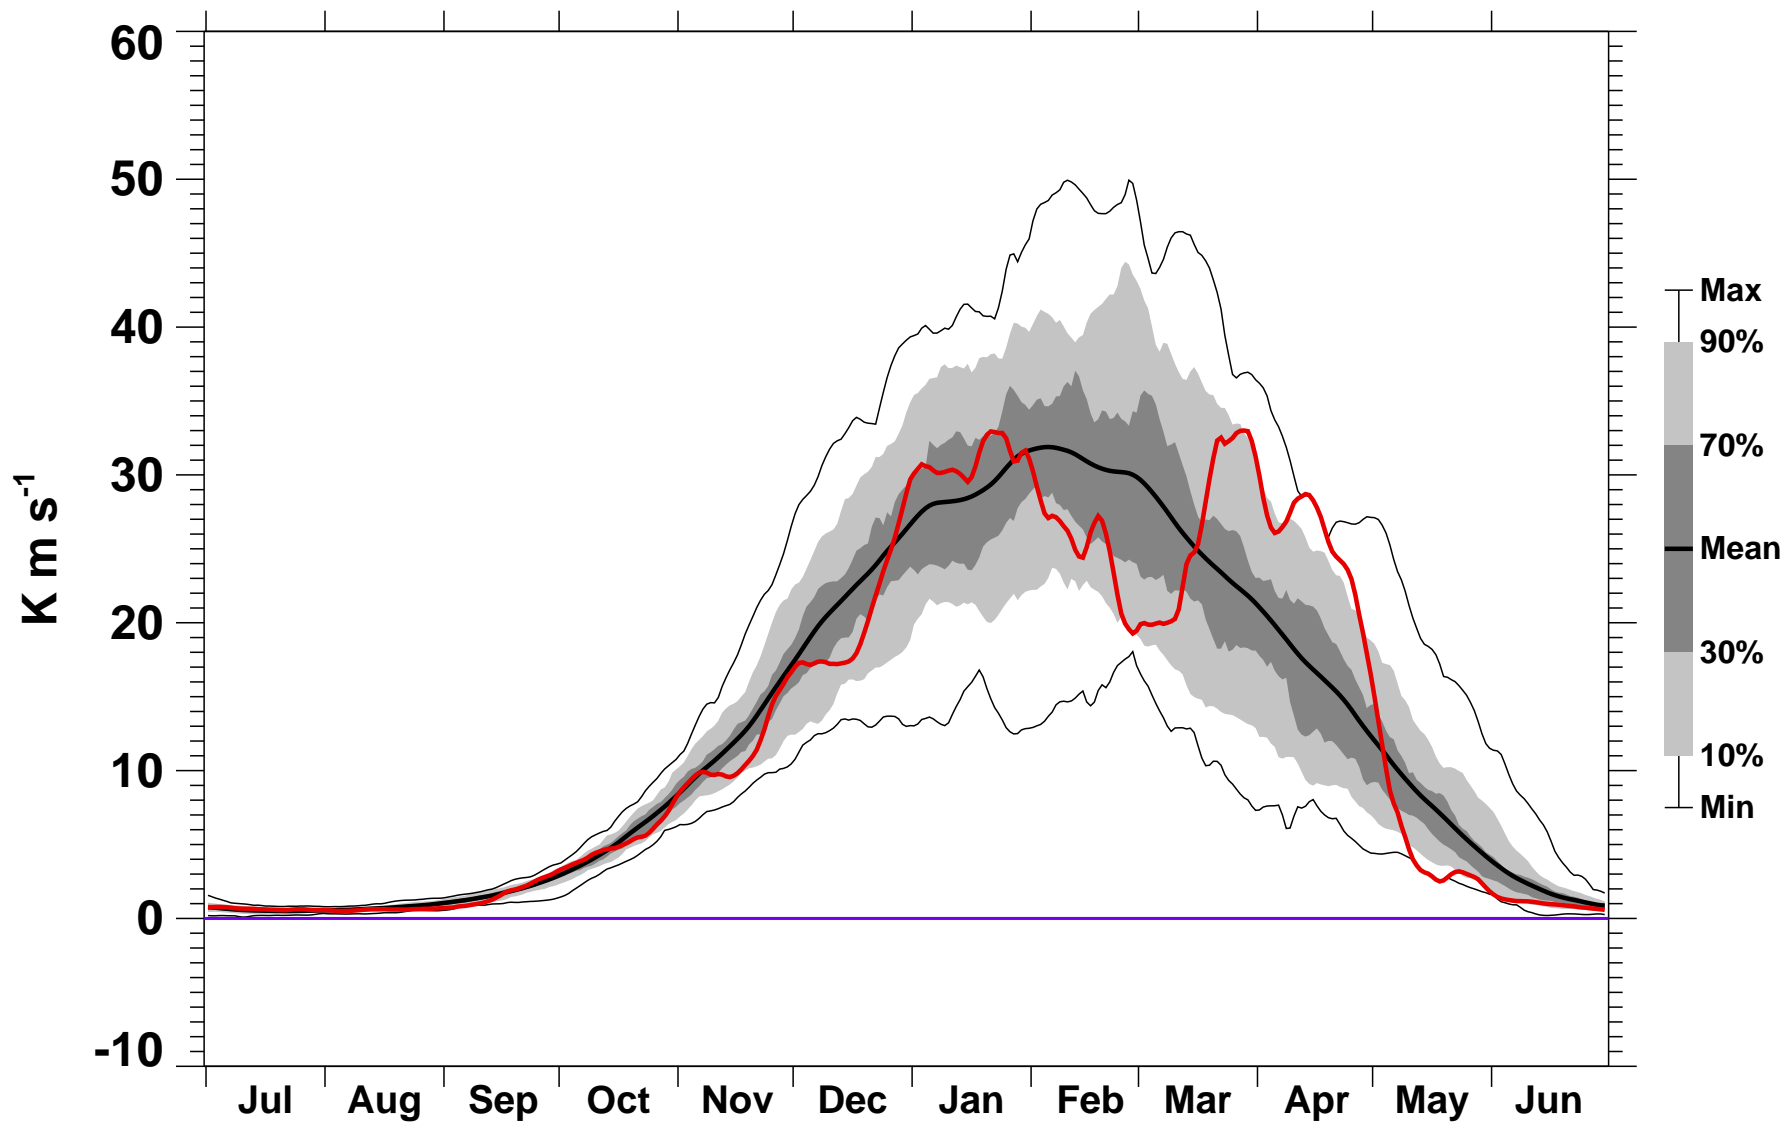

# 45-Day Mean 45-75°N Heat Flux 50 hPa MERRA2

1978/1979–2022/2023

1985/1986