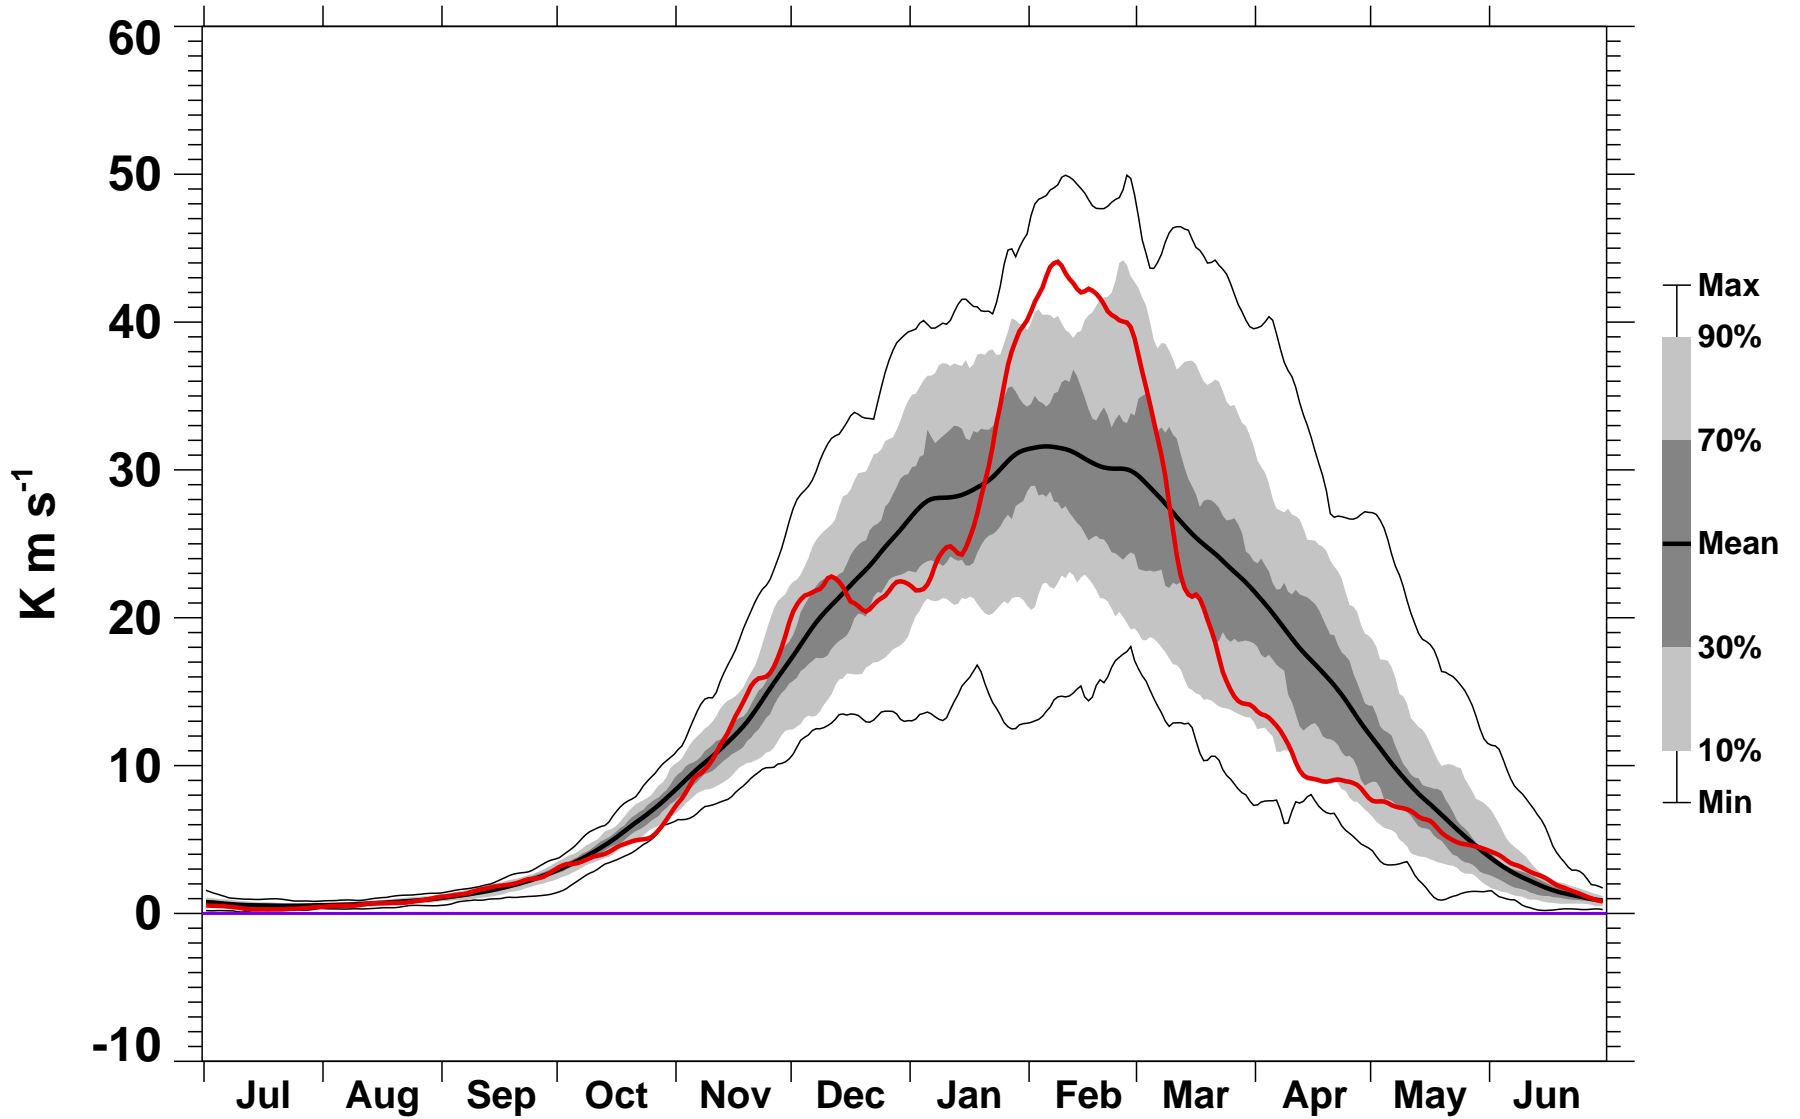

# 45-Day Mean 45-75°N Heat Flux 50 hPa MERRA2

1978/1979–2024/2025

1986/1987