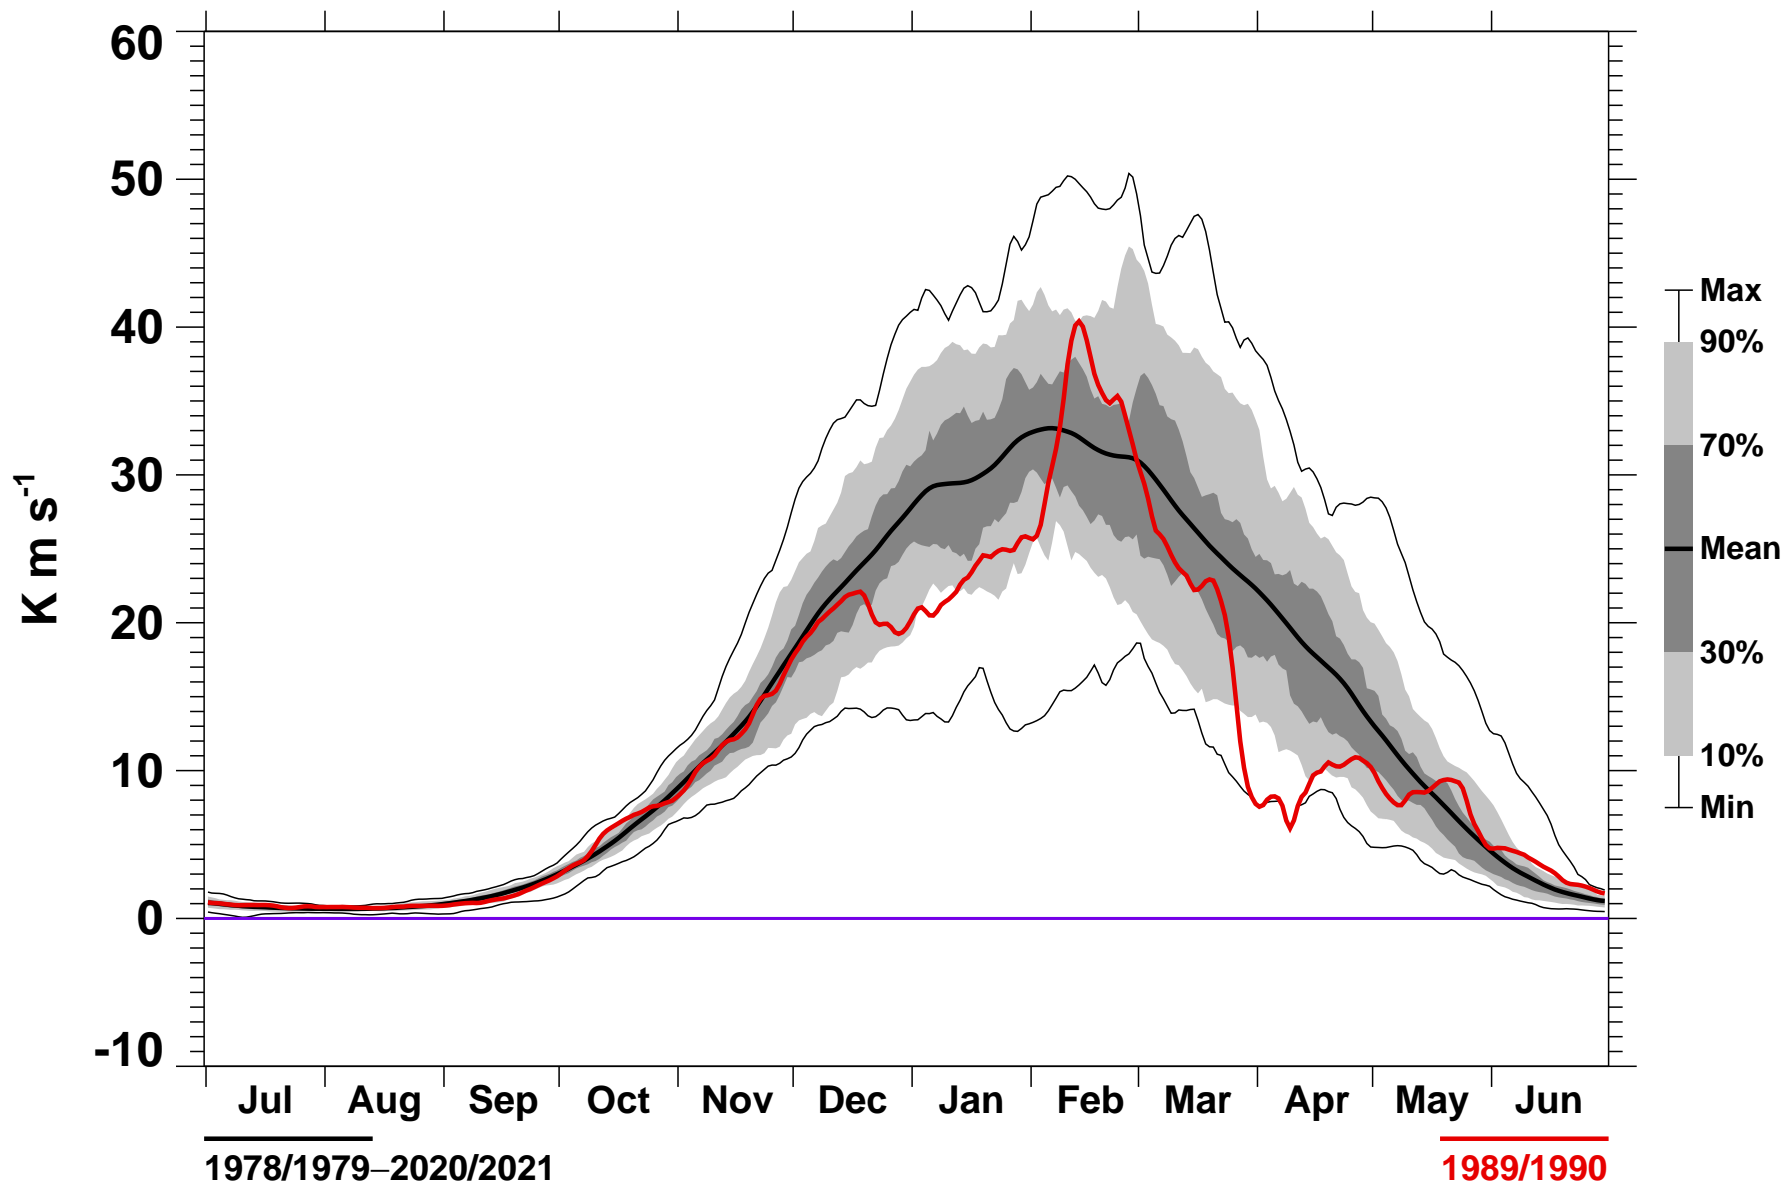

# 45-Day Mean 45-75°N Heat Flux 50 hPa MERRA2

1978/1979–2020/2021

1989/1990