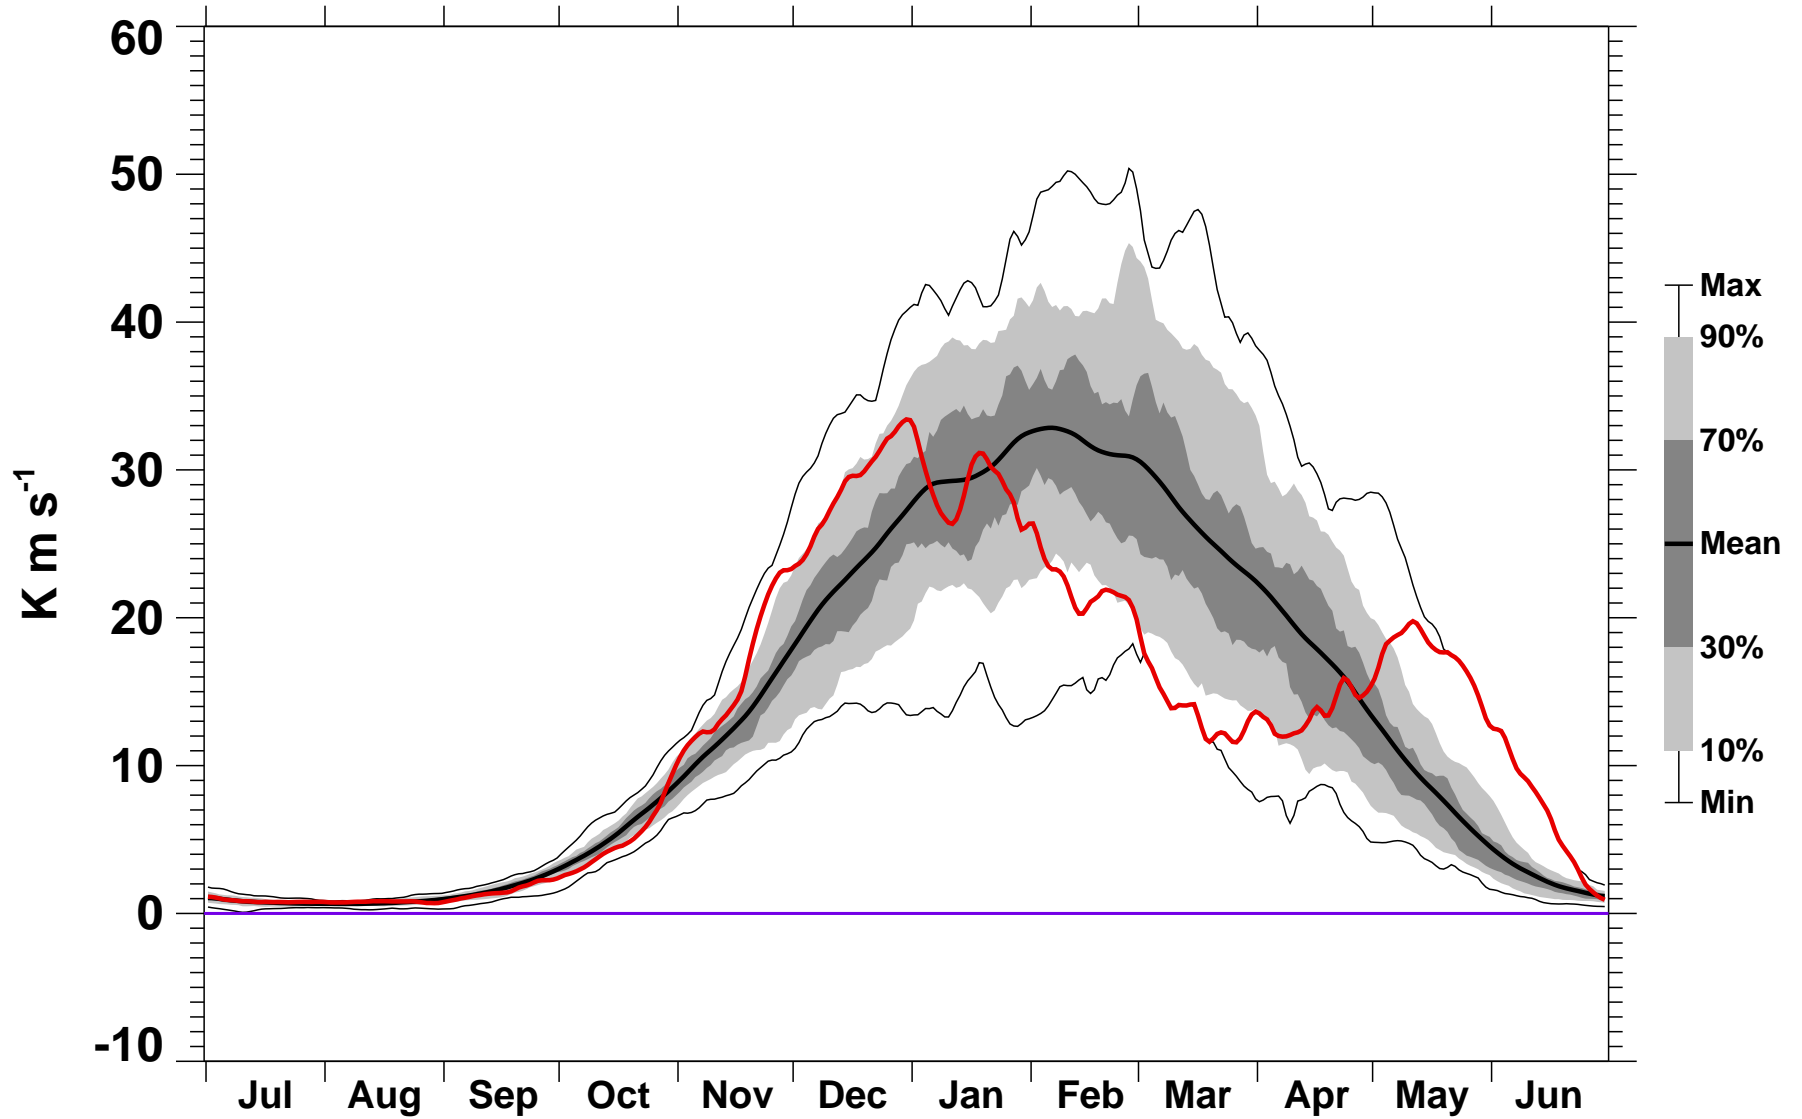

# 45-Day Mean 45-75°N Heat Flux 50 hPa MERRA2

1978/1979–2021/2022

1996/1997