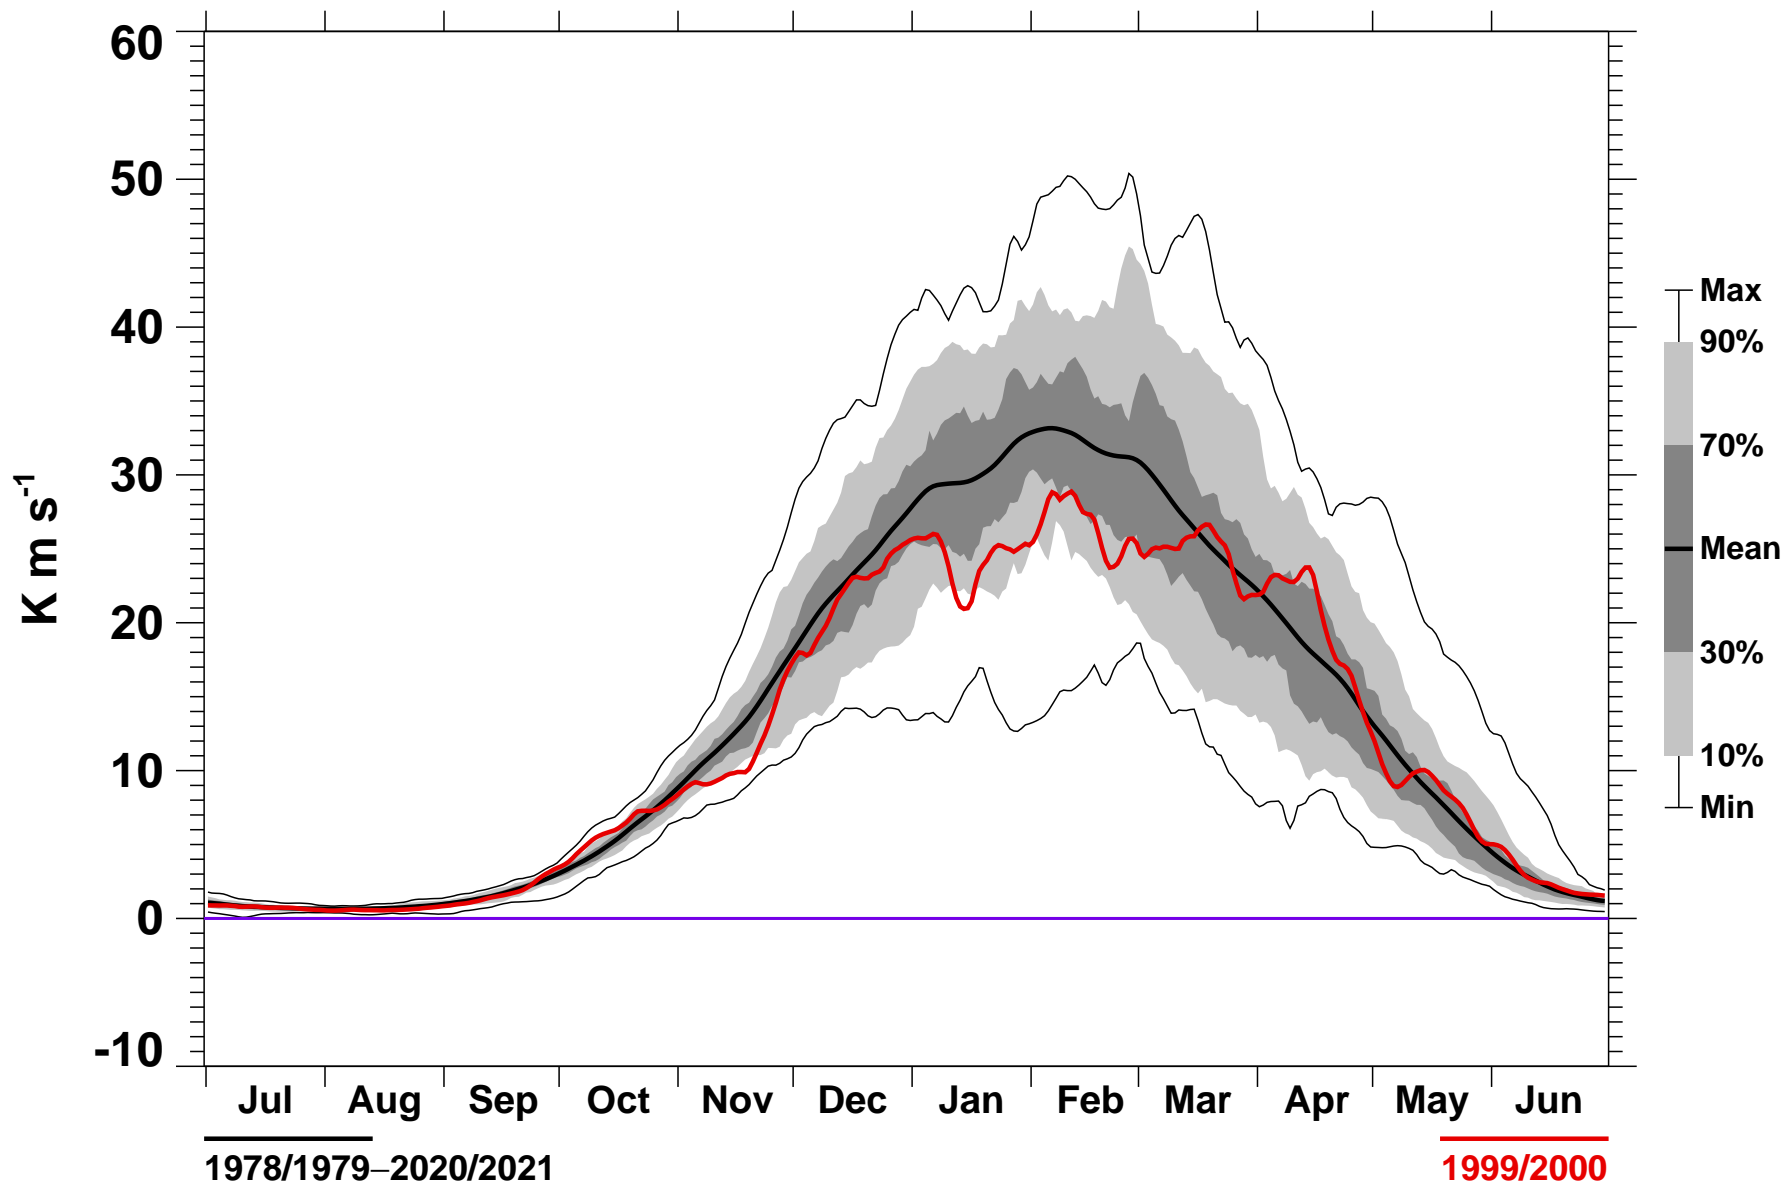

# 45-Day Mean 45-75°N Heat Flux 50 hPa MERRA2

1978/1979–2020/2021

1999/2000