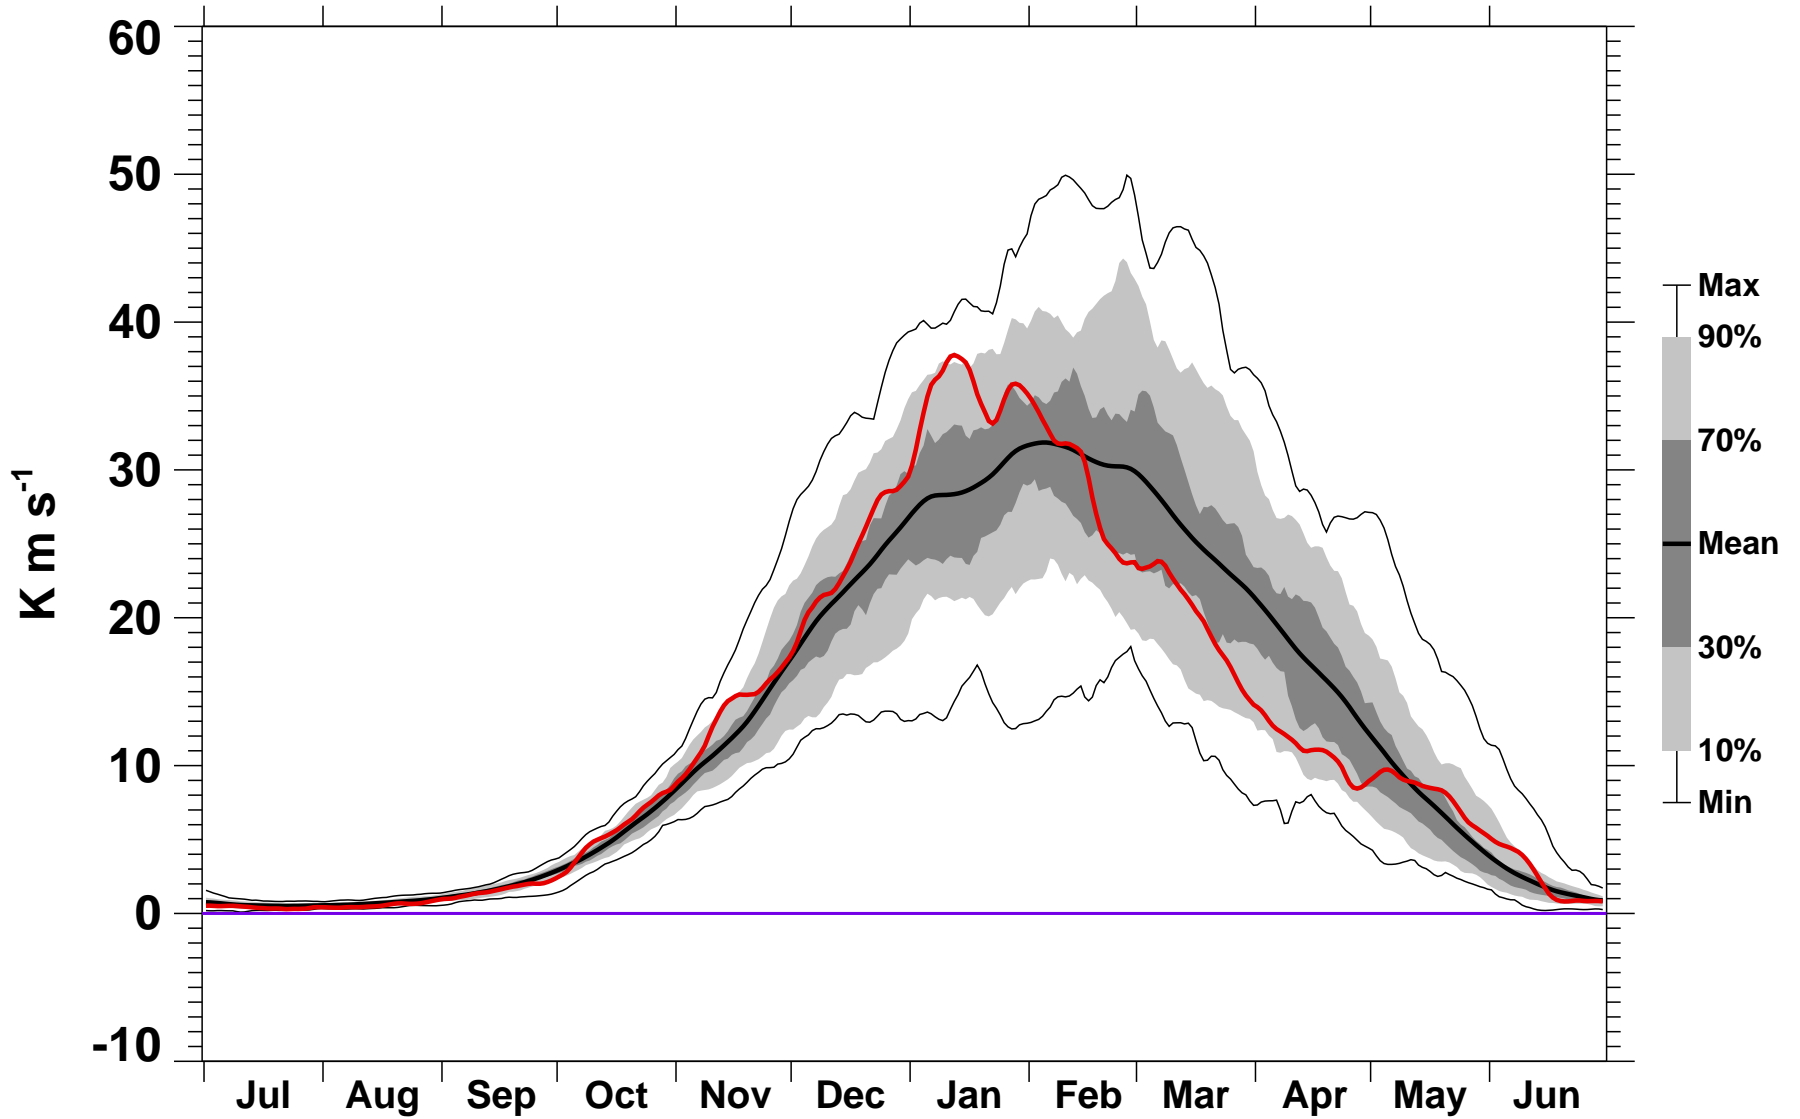

# 45-Day Mean 45-75°N Heat Flux 50 hPa MERRA2

1978/1979–2023/2024

2003/2004