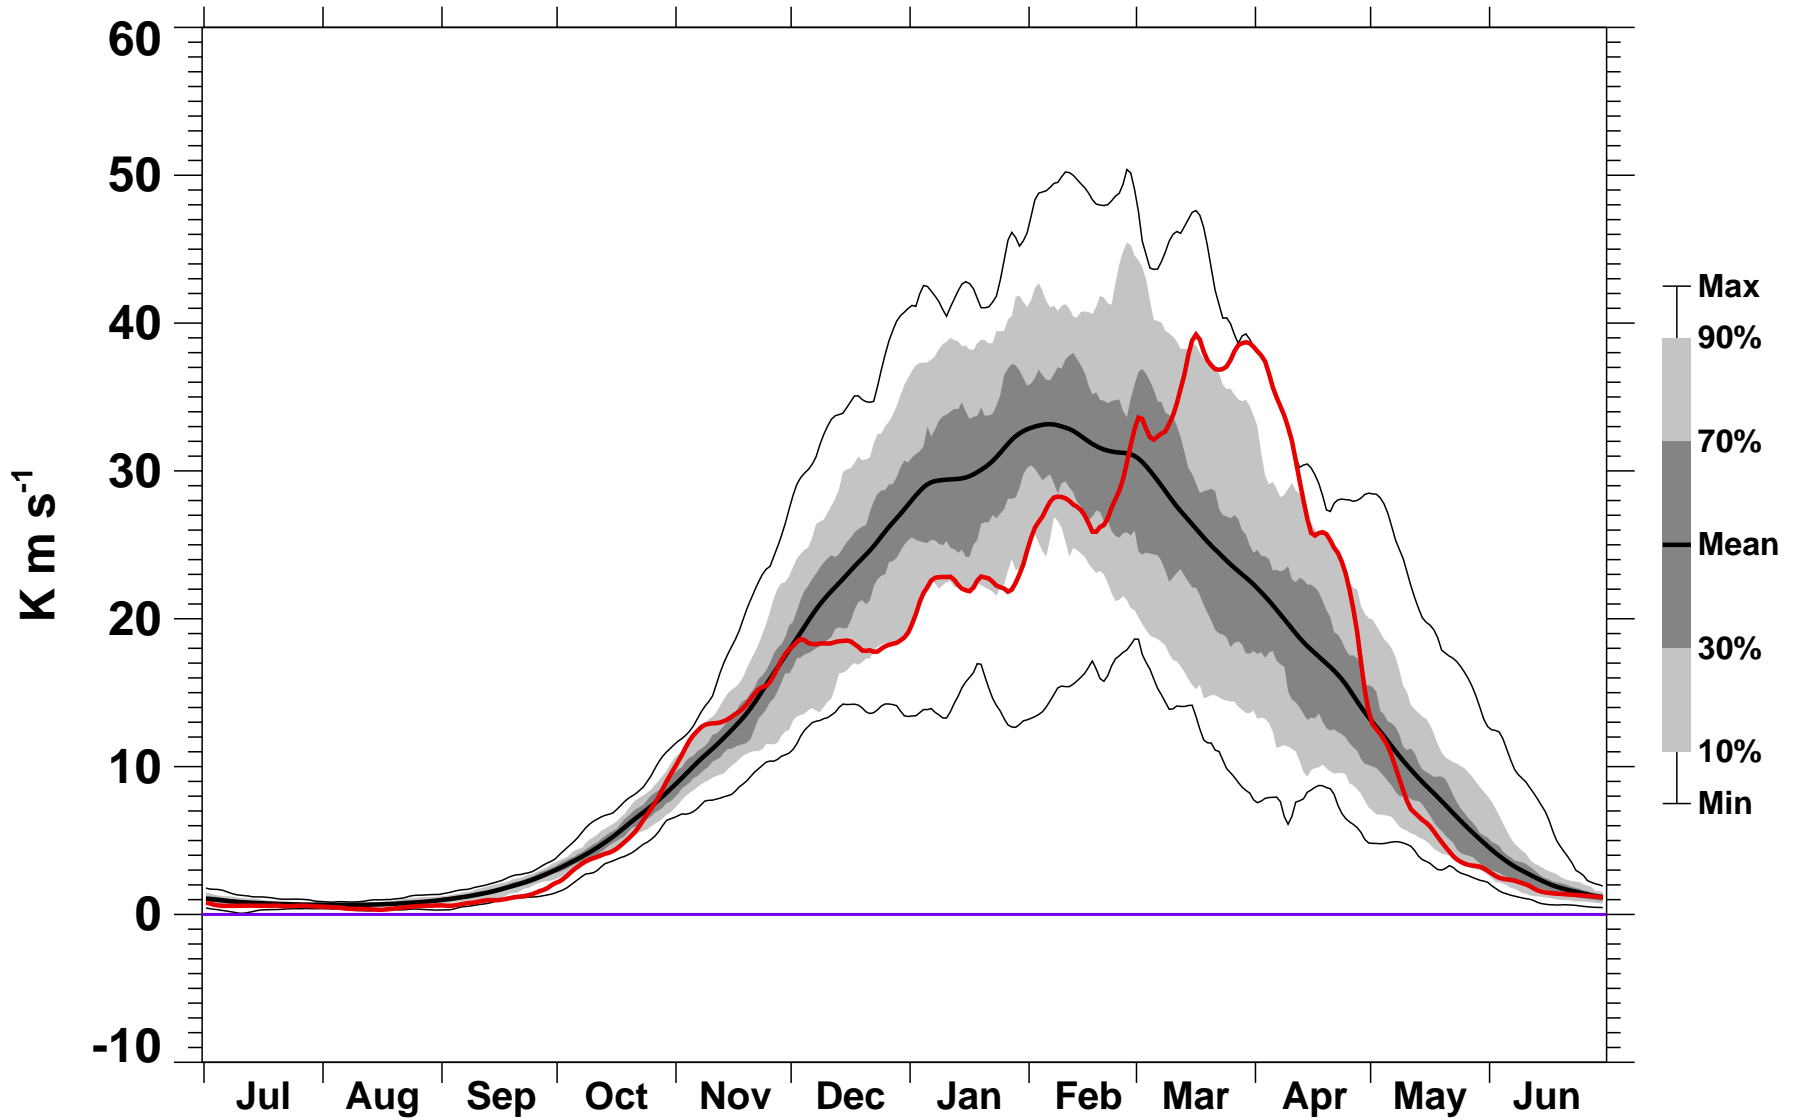

# 45-Day Mean 45-75°N Heat Flux 50 hPa MERRA2

1978/1979–2020/2021

2004/2005