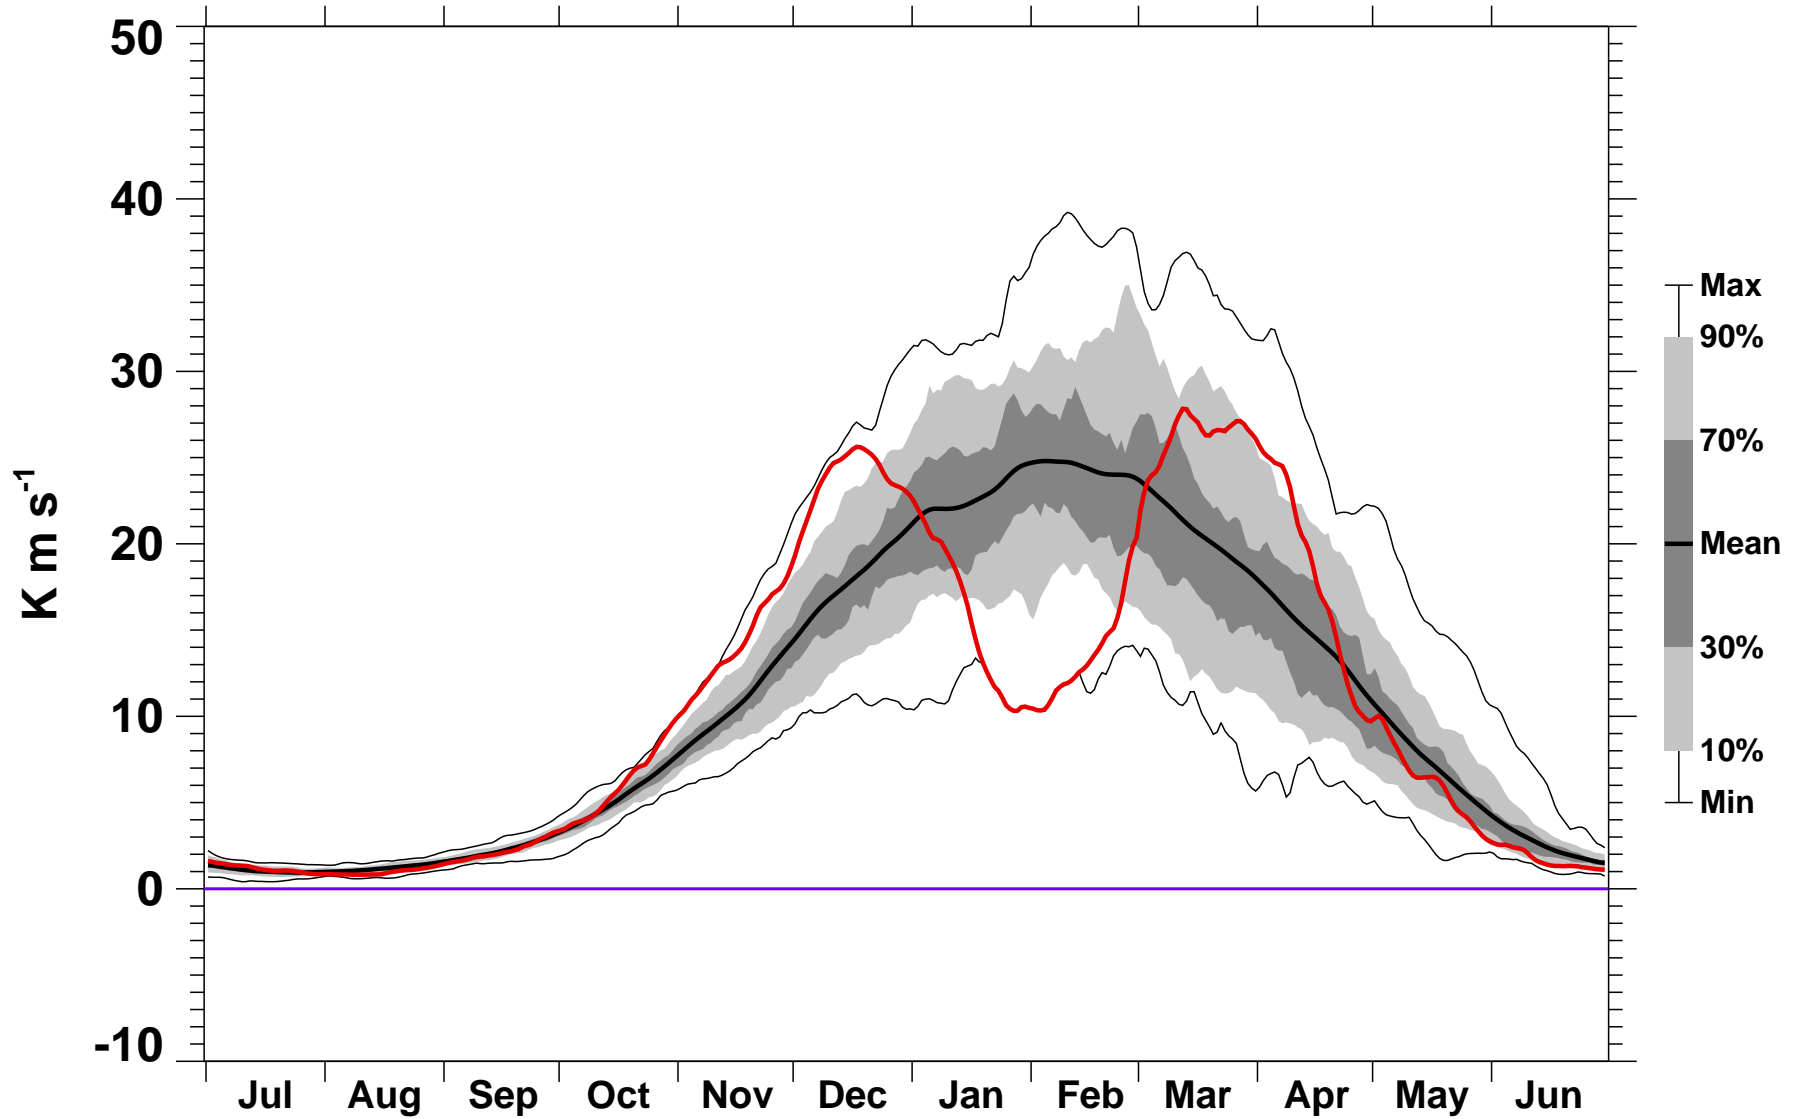

# 45-Day Mean 45-75°N Heat Flux 70 hPa MERRA2

1978/1979–2024/2025

1987/1988