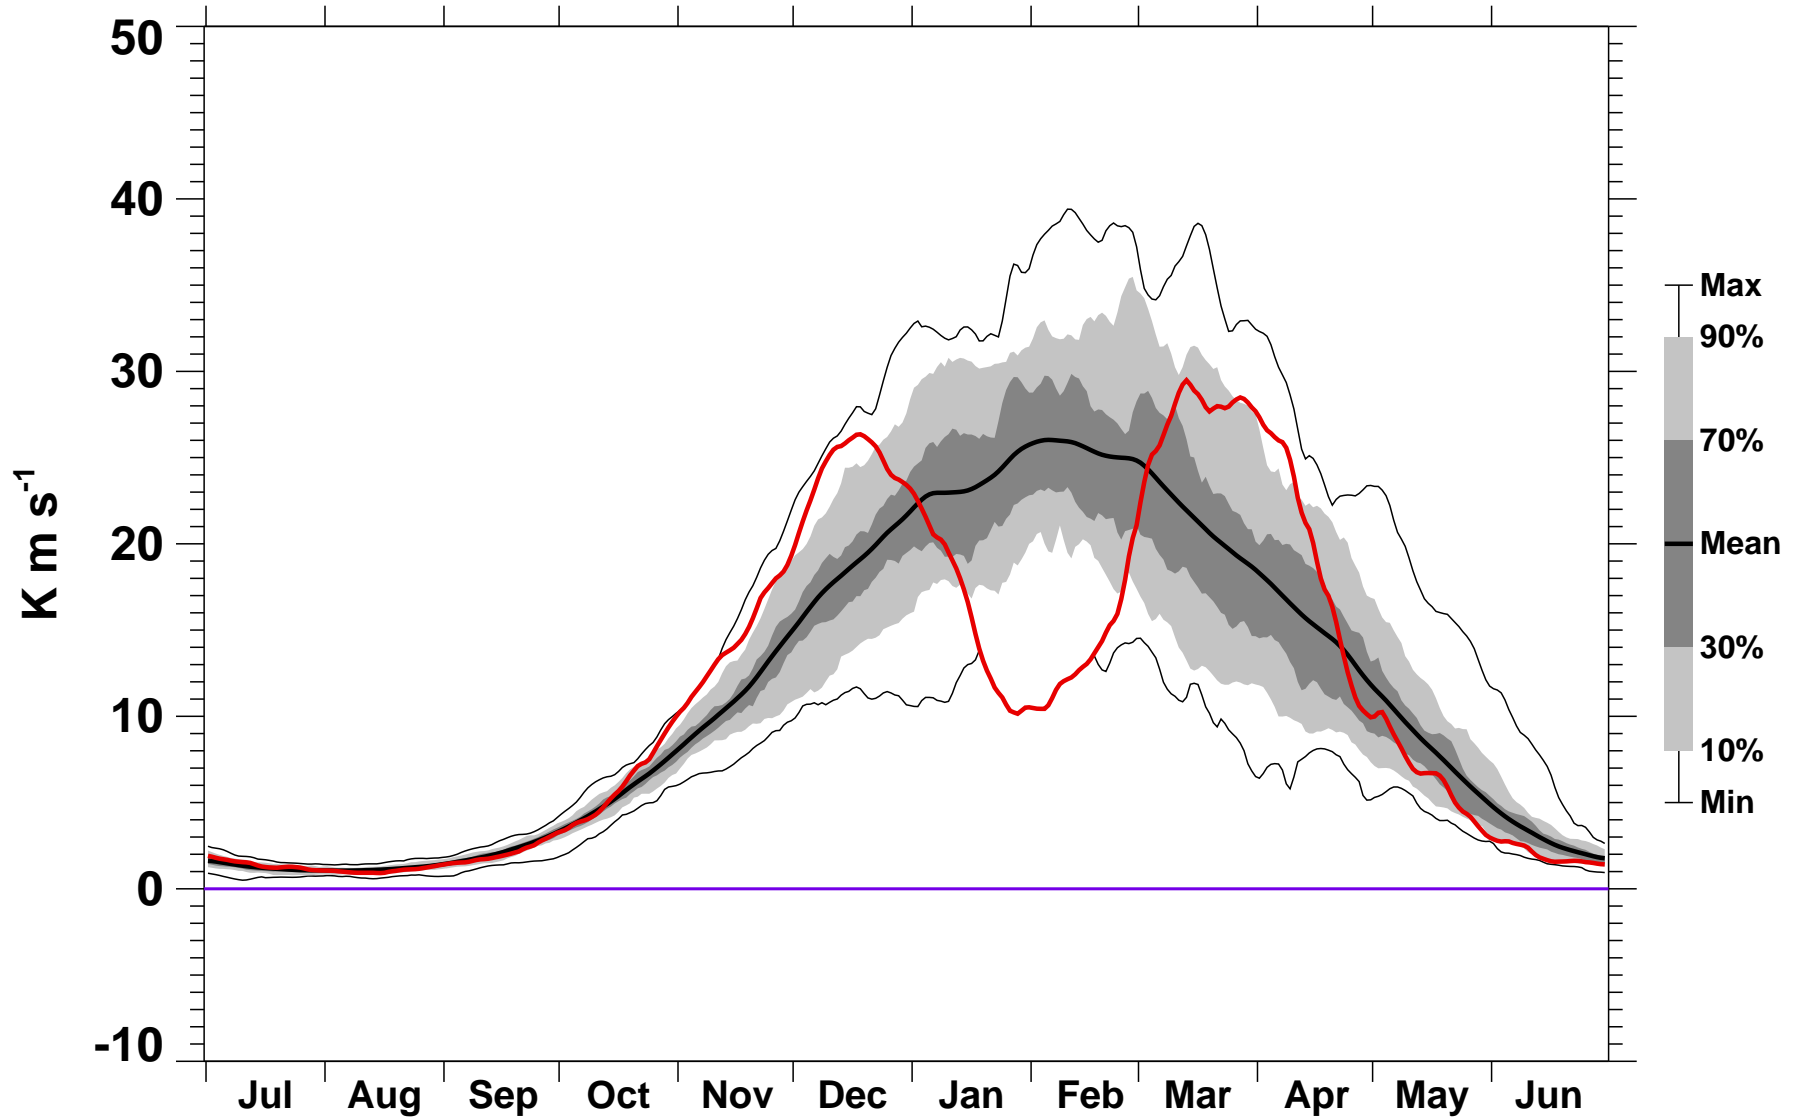

# 45-Day Mean 45-75°N Heat Flux 70 hPa MERRA2

1978/1979–2020/2021

1987/1988