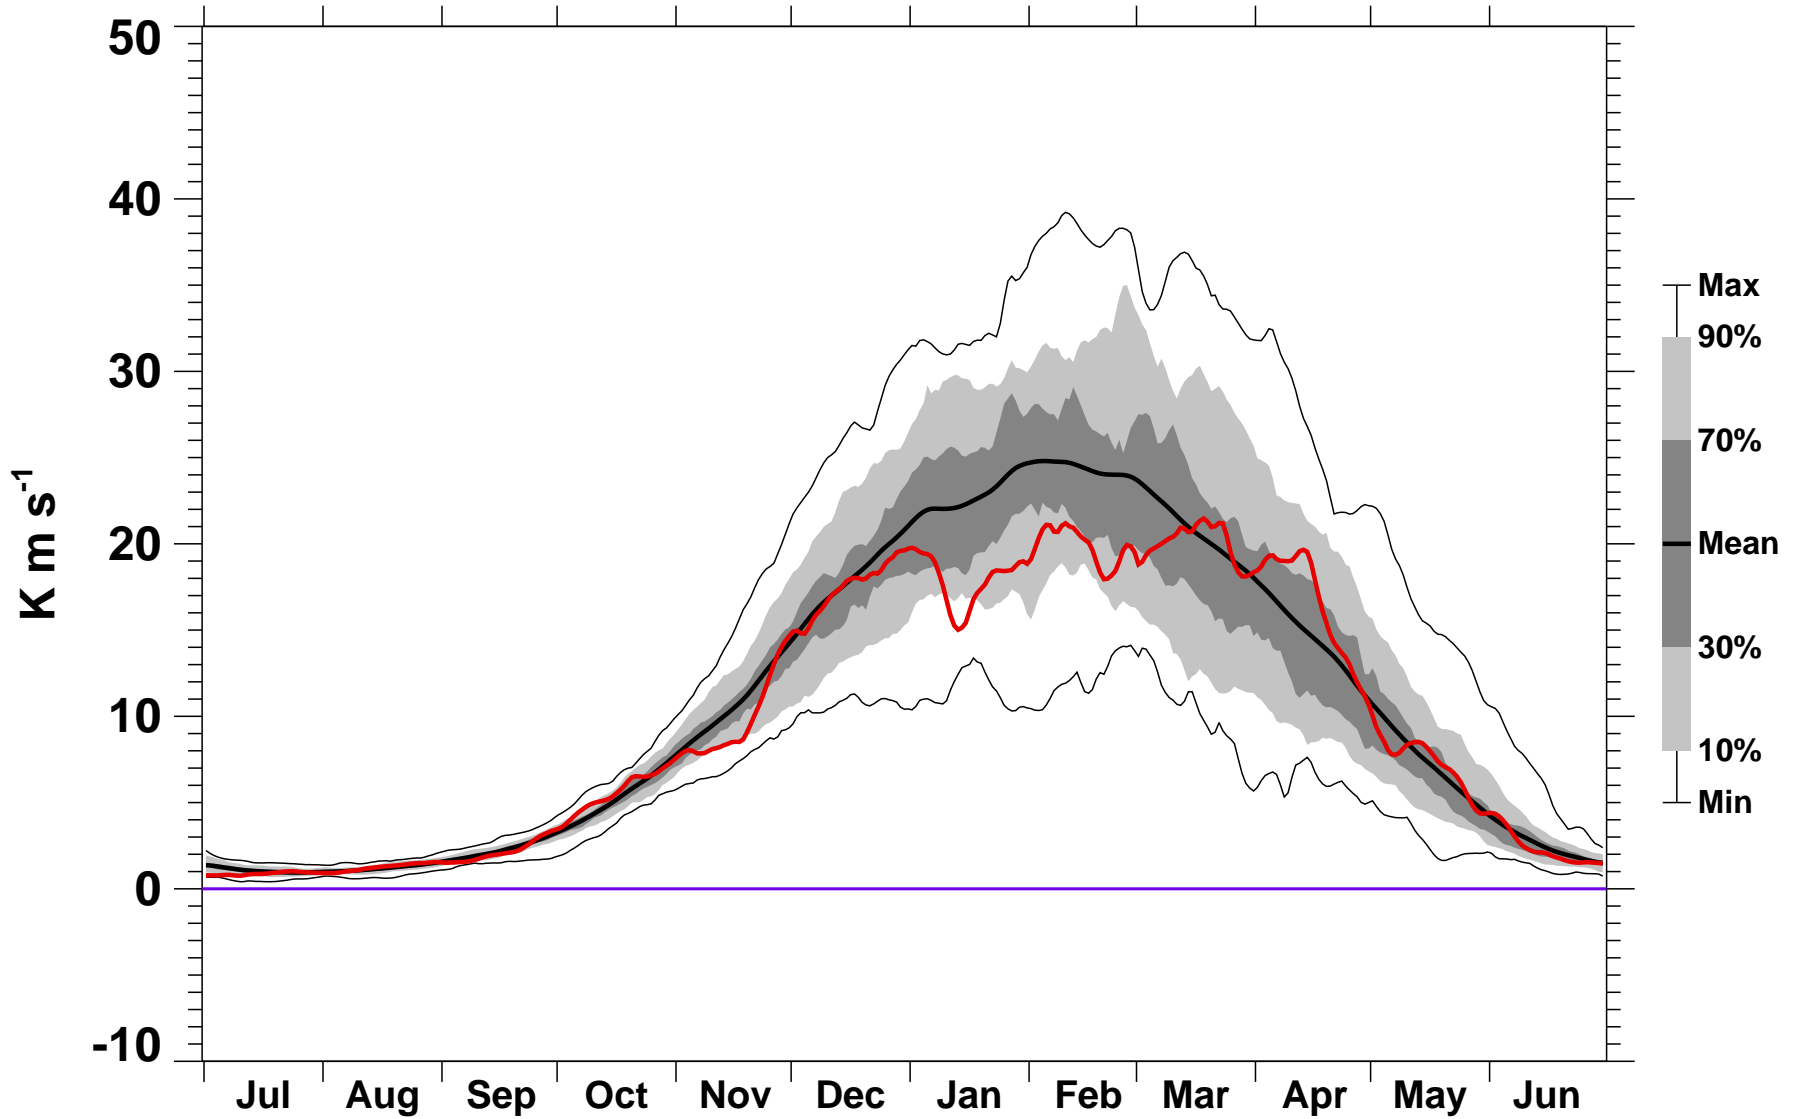

# 45-Day Mean 45-75°N Heat Flux 70 hPa MERRA2

1978/1979–2024/2025

1999/2000