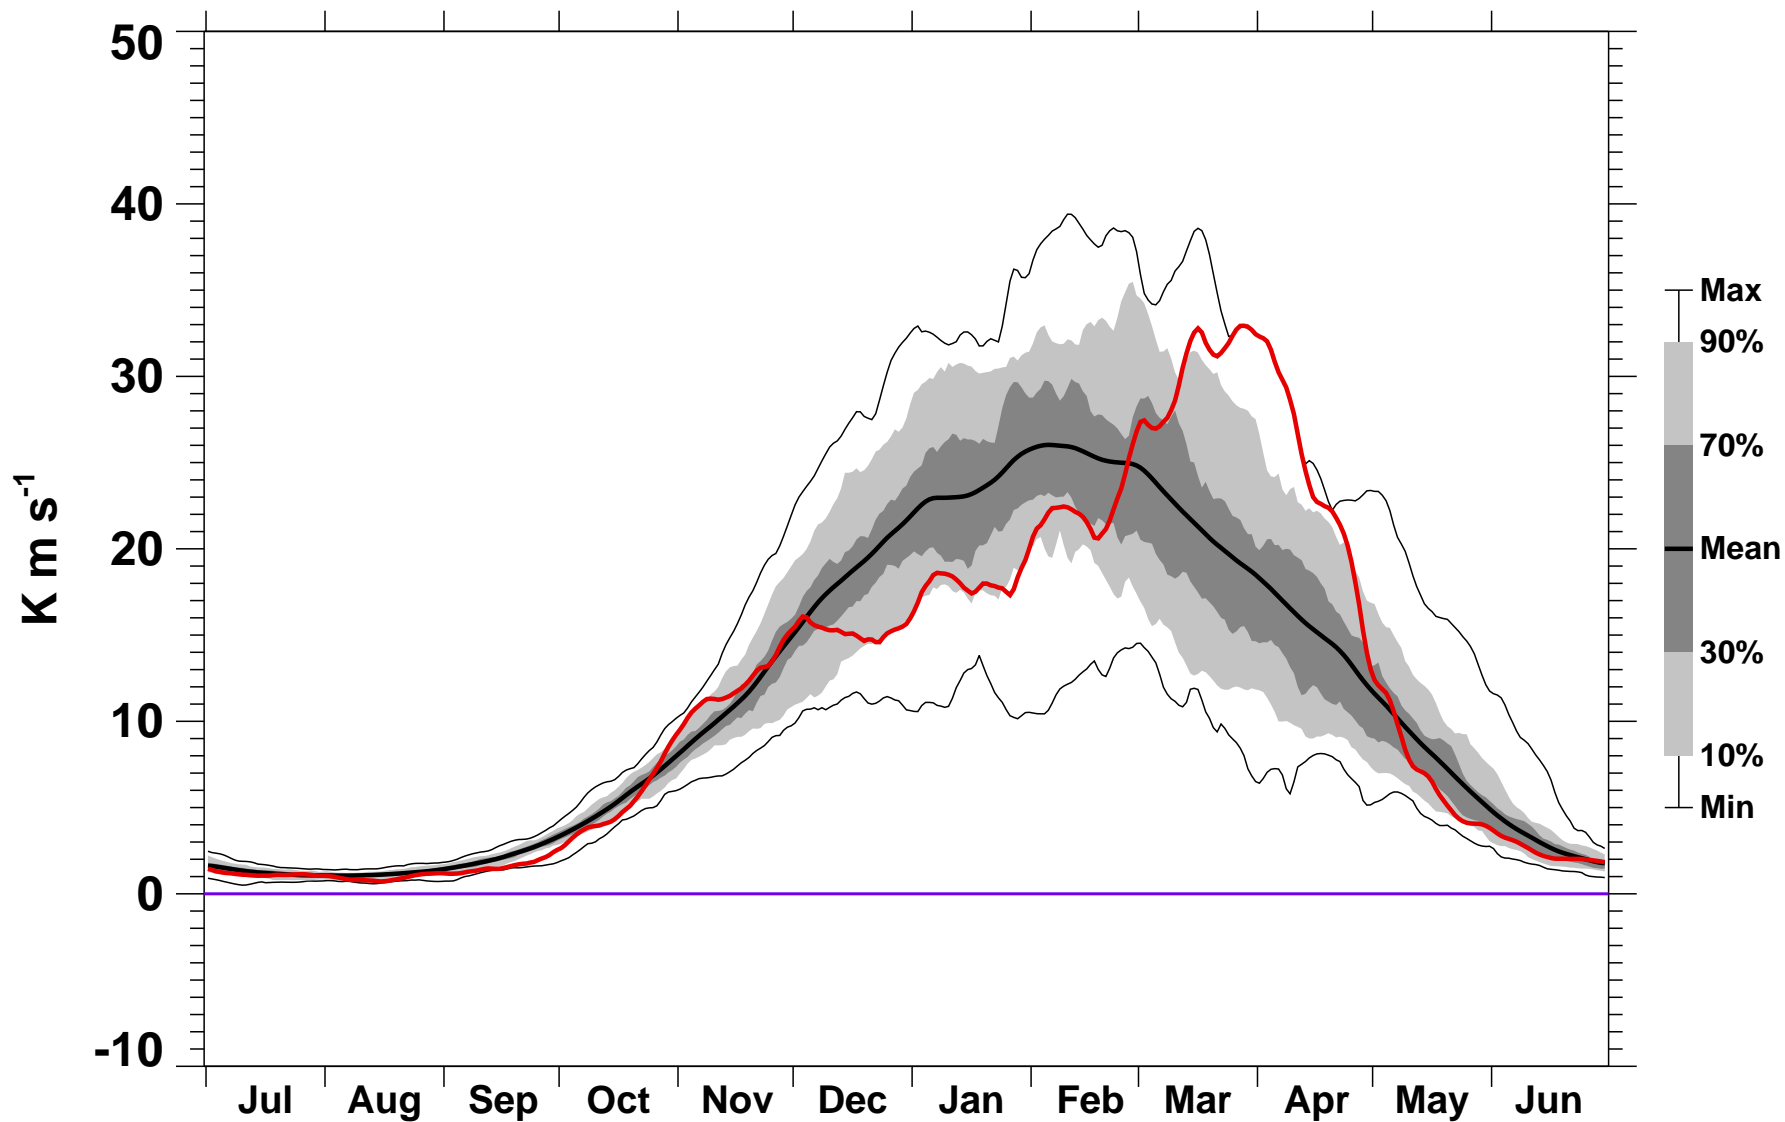

45-Day Mean 45-75°N Heat Flux 70 hPa MERRA2

1978/1979–2020/2021

2004/2005