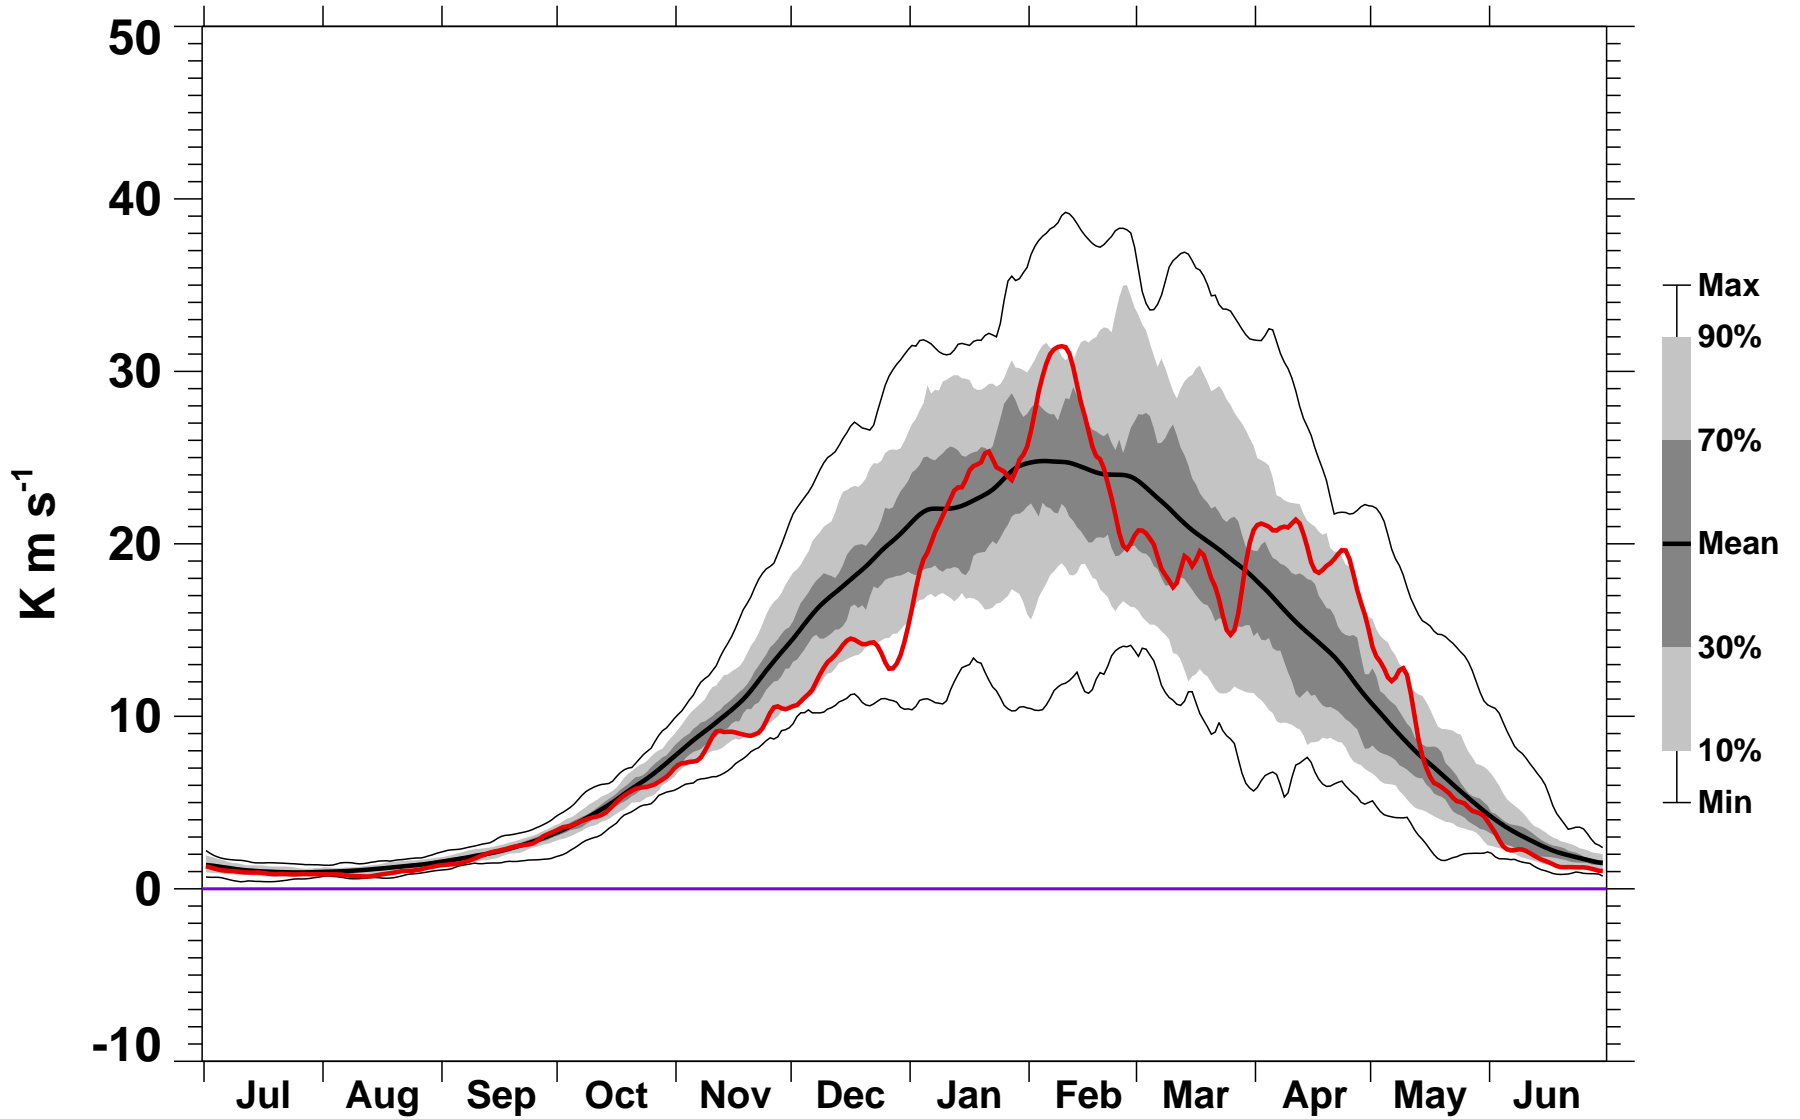

# 45-Day Mean 45-75°N Heat Flux 70 hPa MERRA2

1978/1979–2024/2025

2013/2014