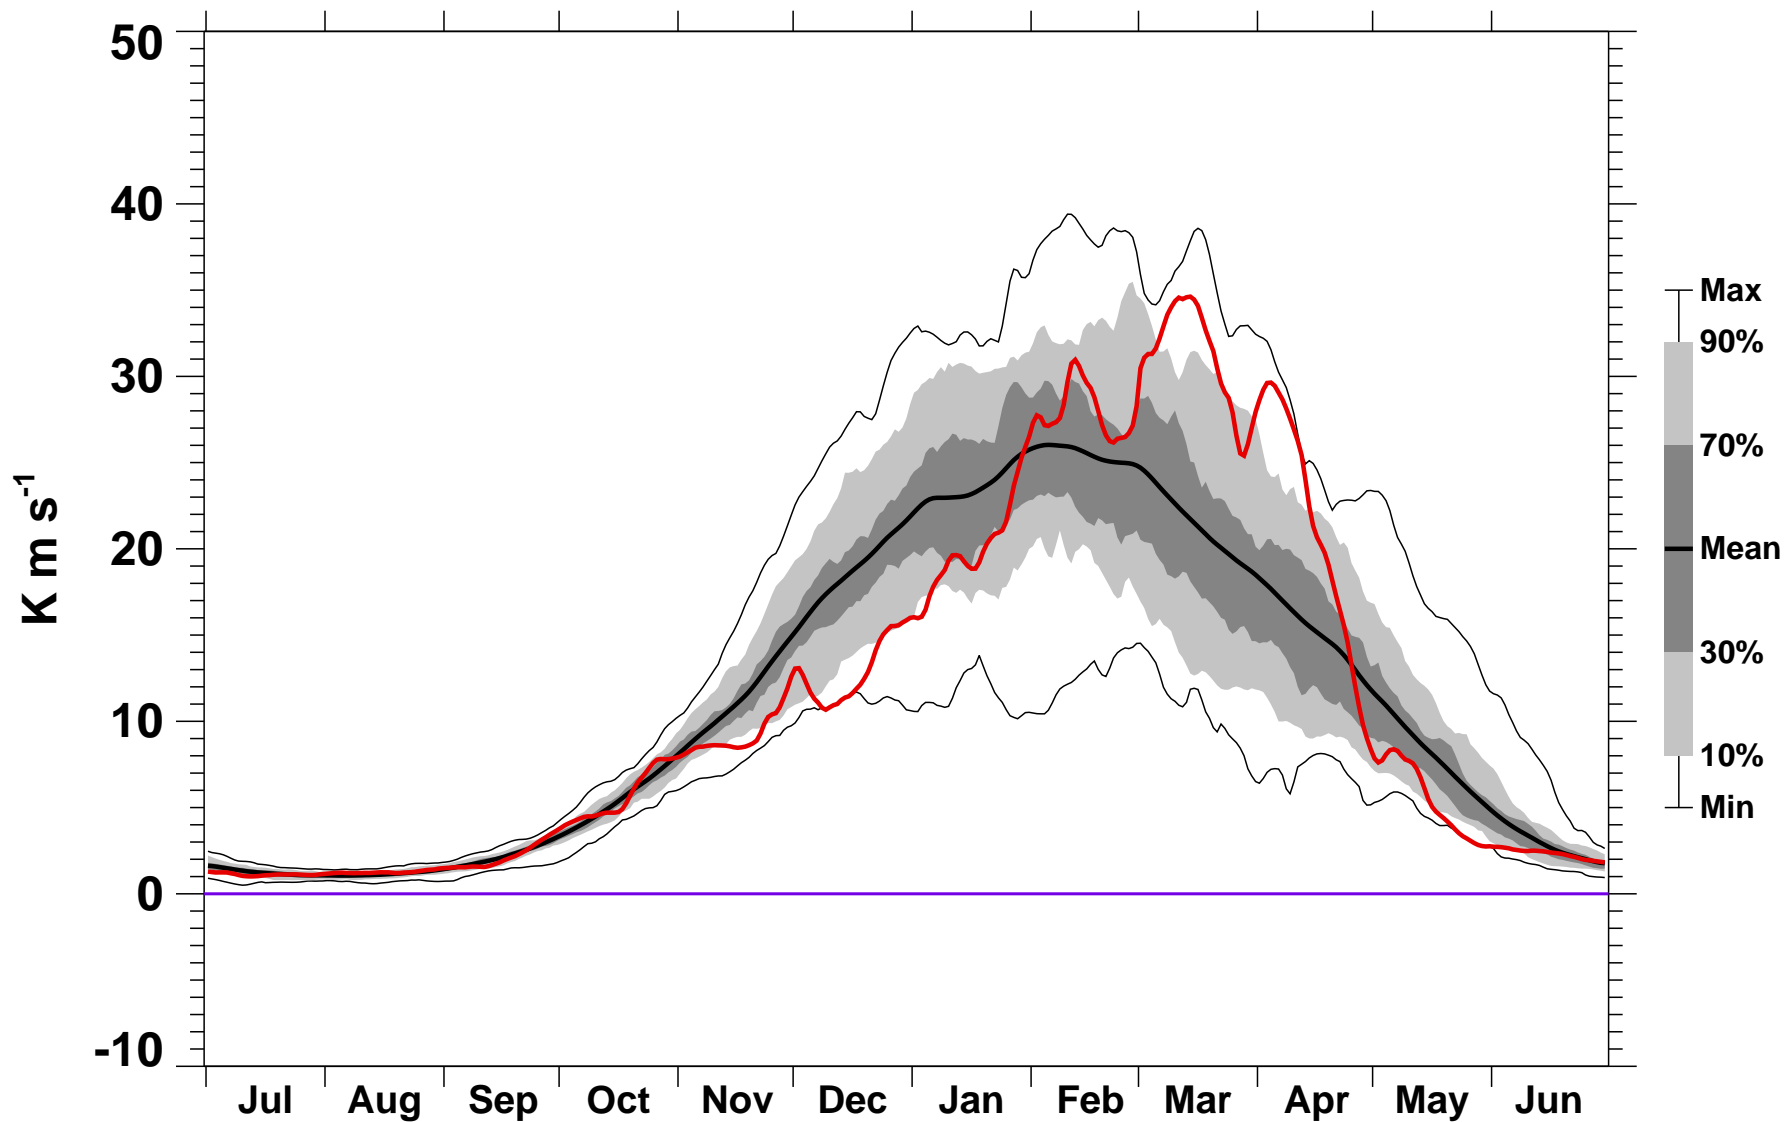

# 45-Day Mean 45-75°N Heat Flux 70 hPa MERRA2

1978/1979–2020/2021

2015/2016