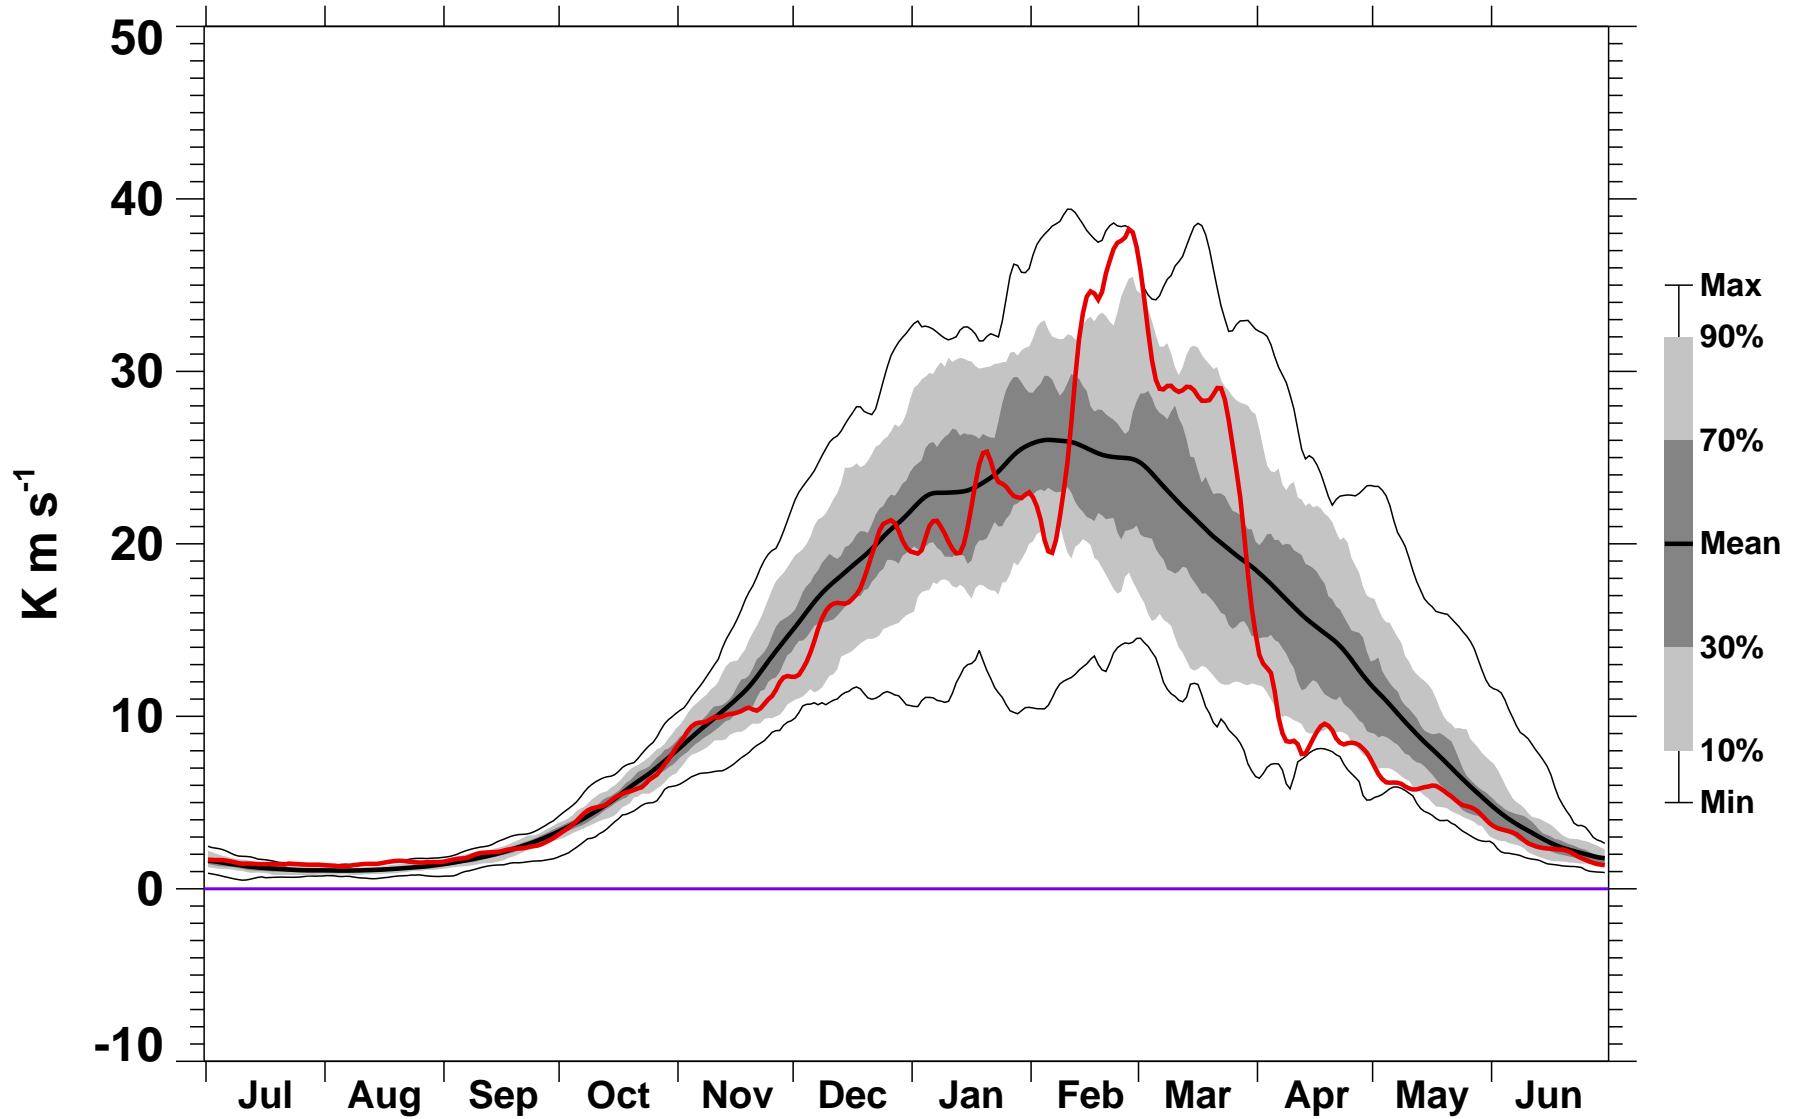

# 45-Day Mean 45-75°N Heat Flux 70 hPa MERRA2

1978/1979–2020/2021

2017/2018