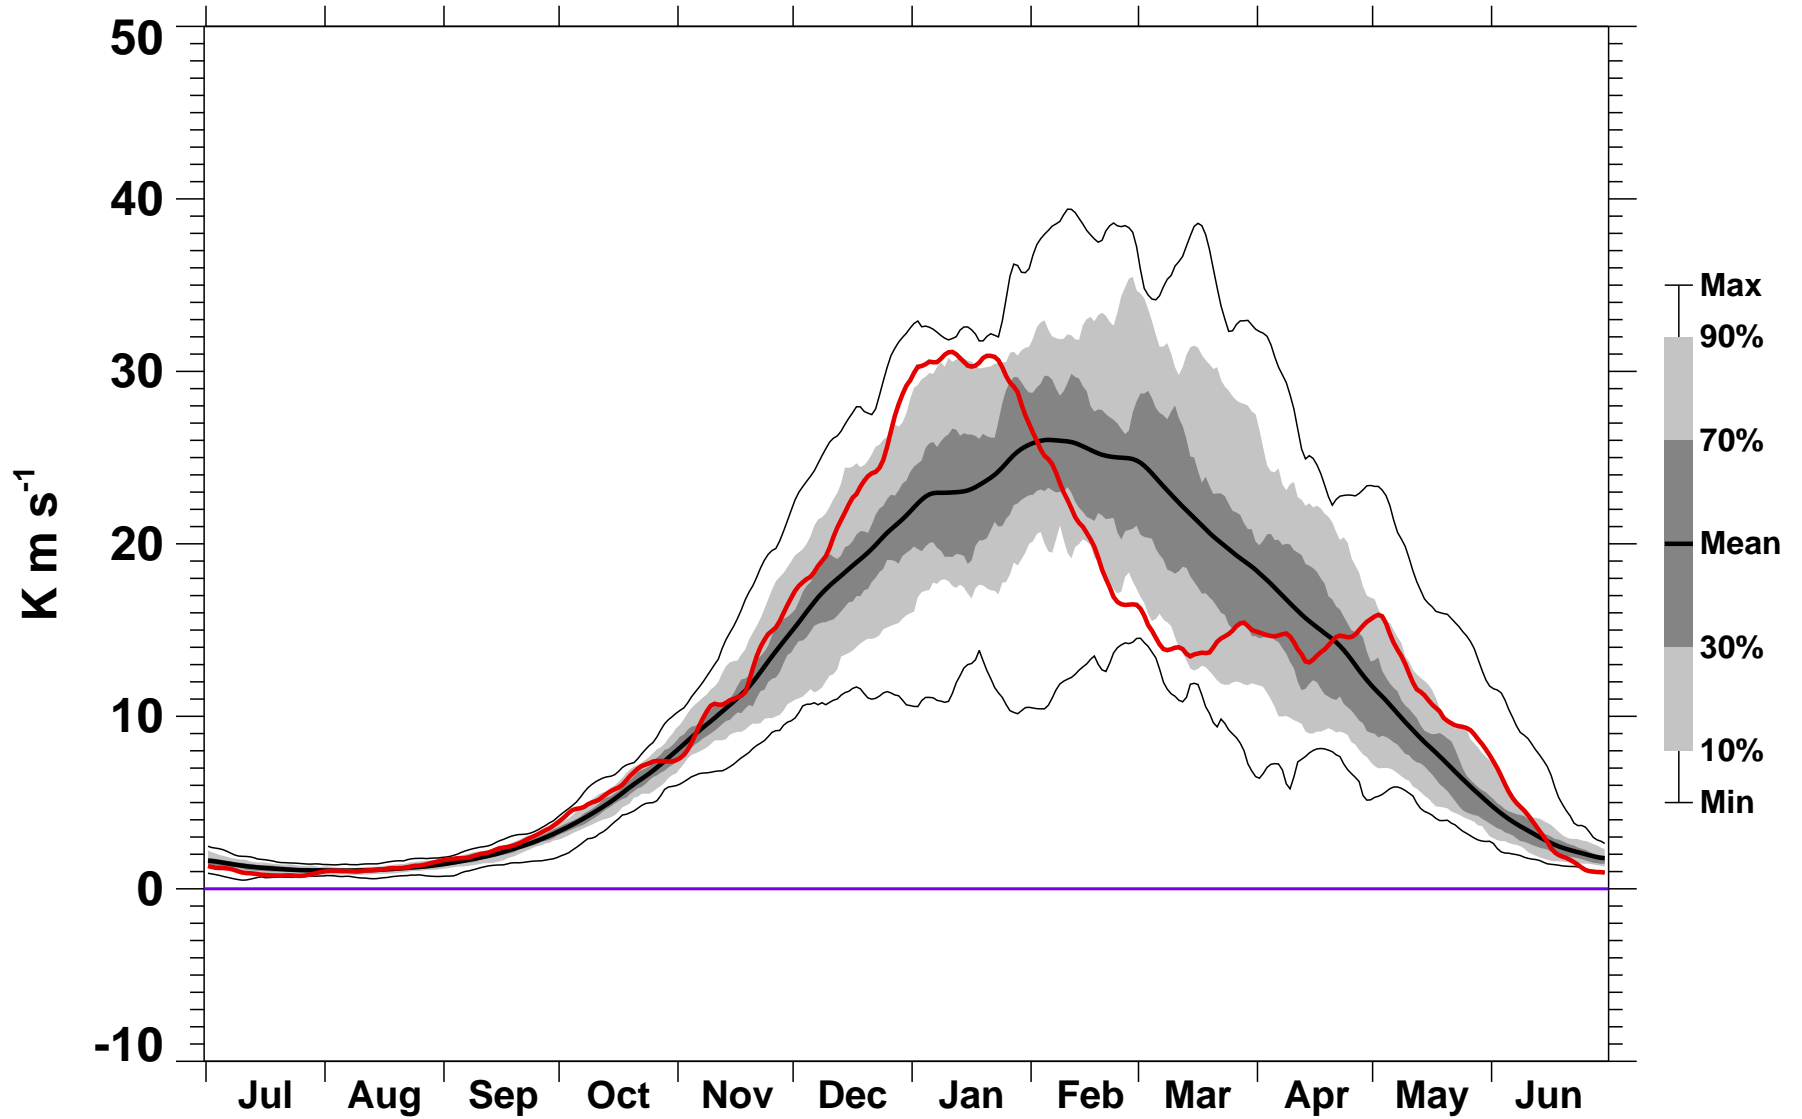

# 45-Day Mean 45-75°N Heat Flux 70 hPa MERRA2

1978/1979–2020/2021

2018/2019