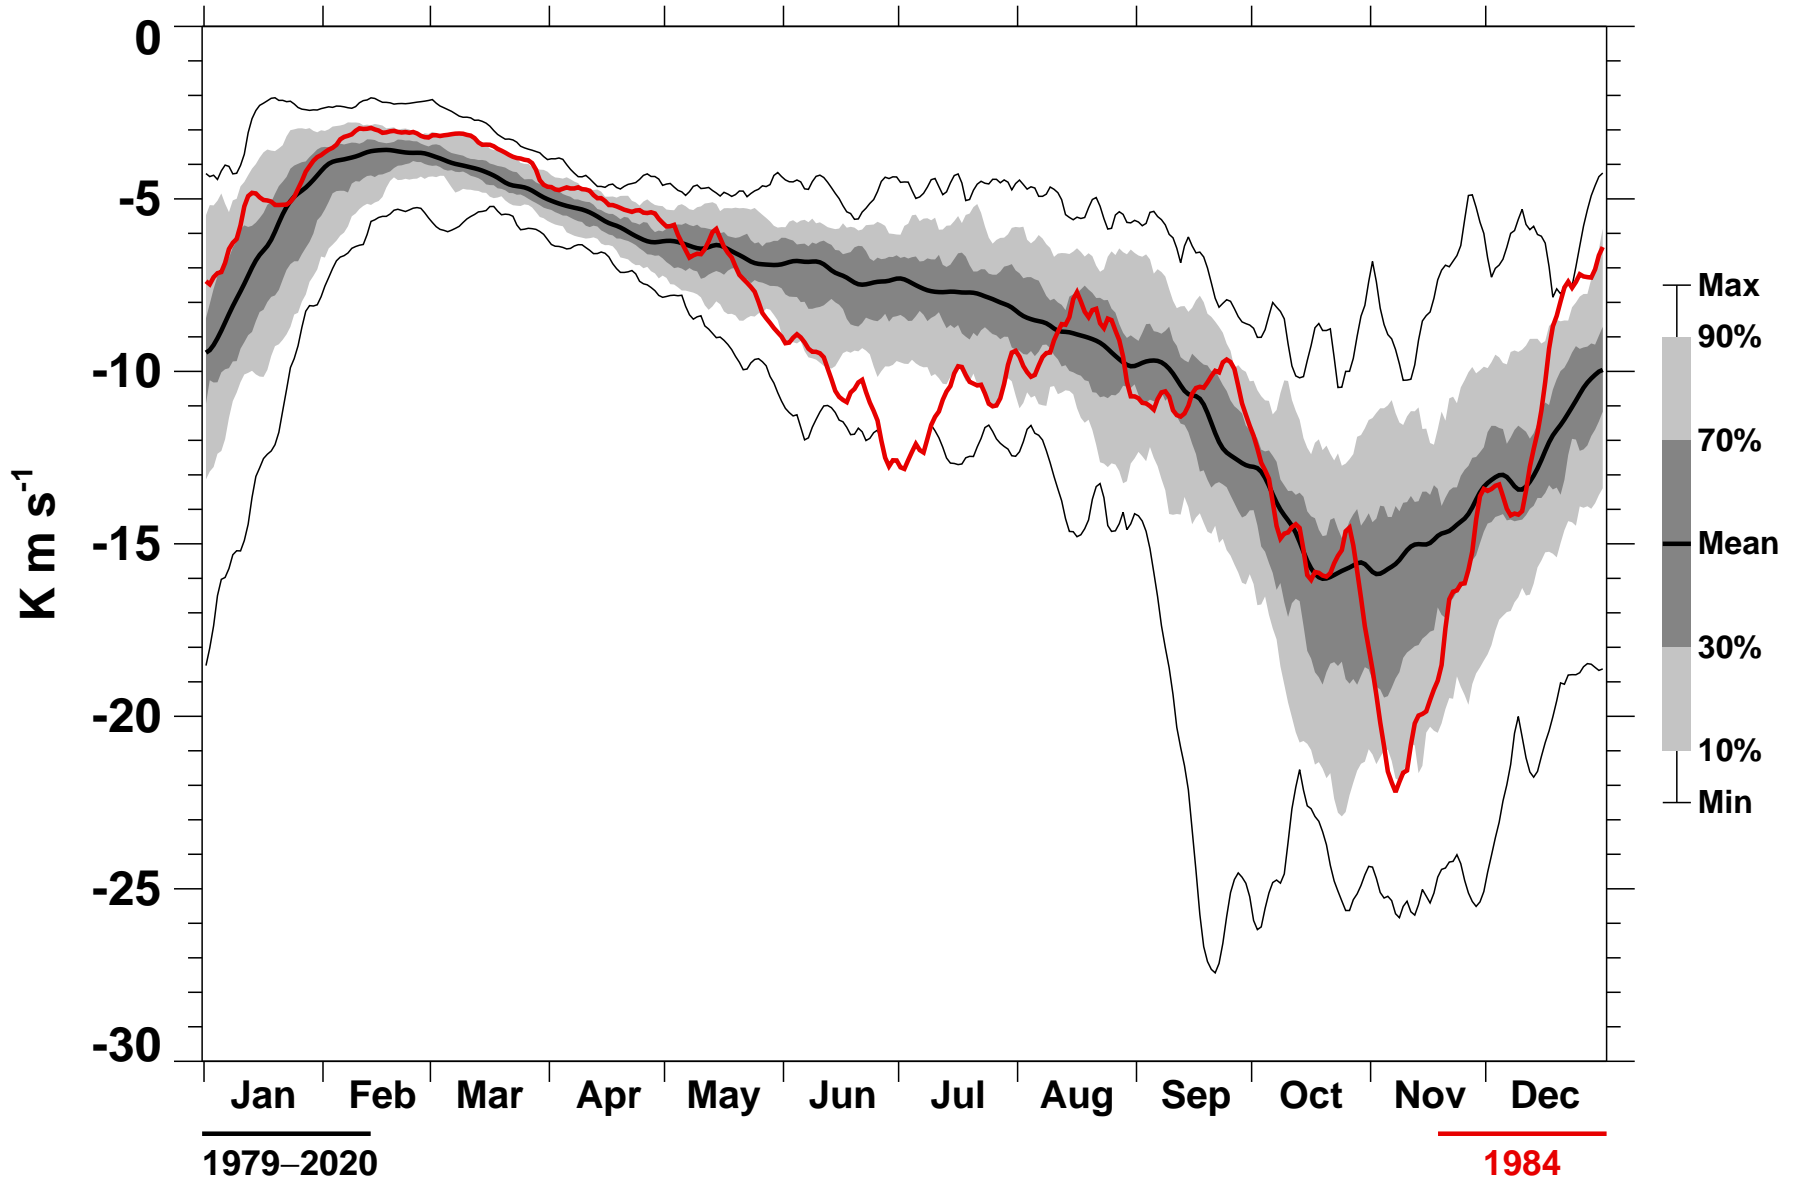

# 45-Day Mean 45-75°S Heat Flux 100 hPa MERRA2

1979-2020

1984