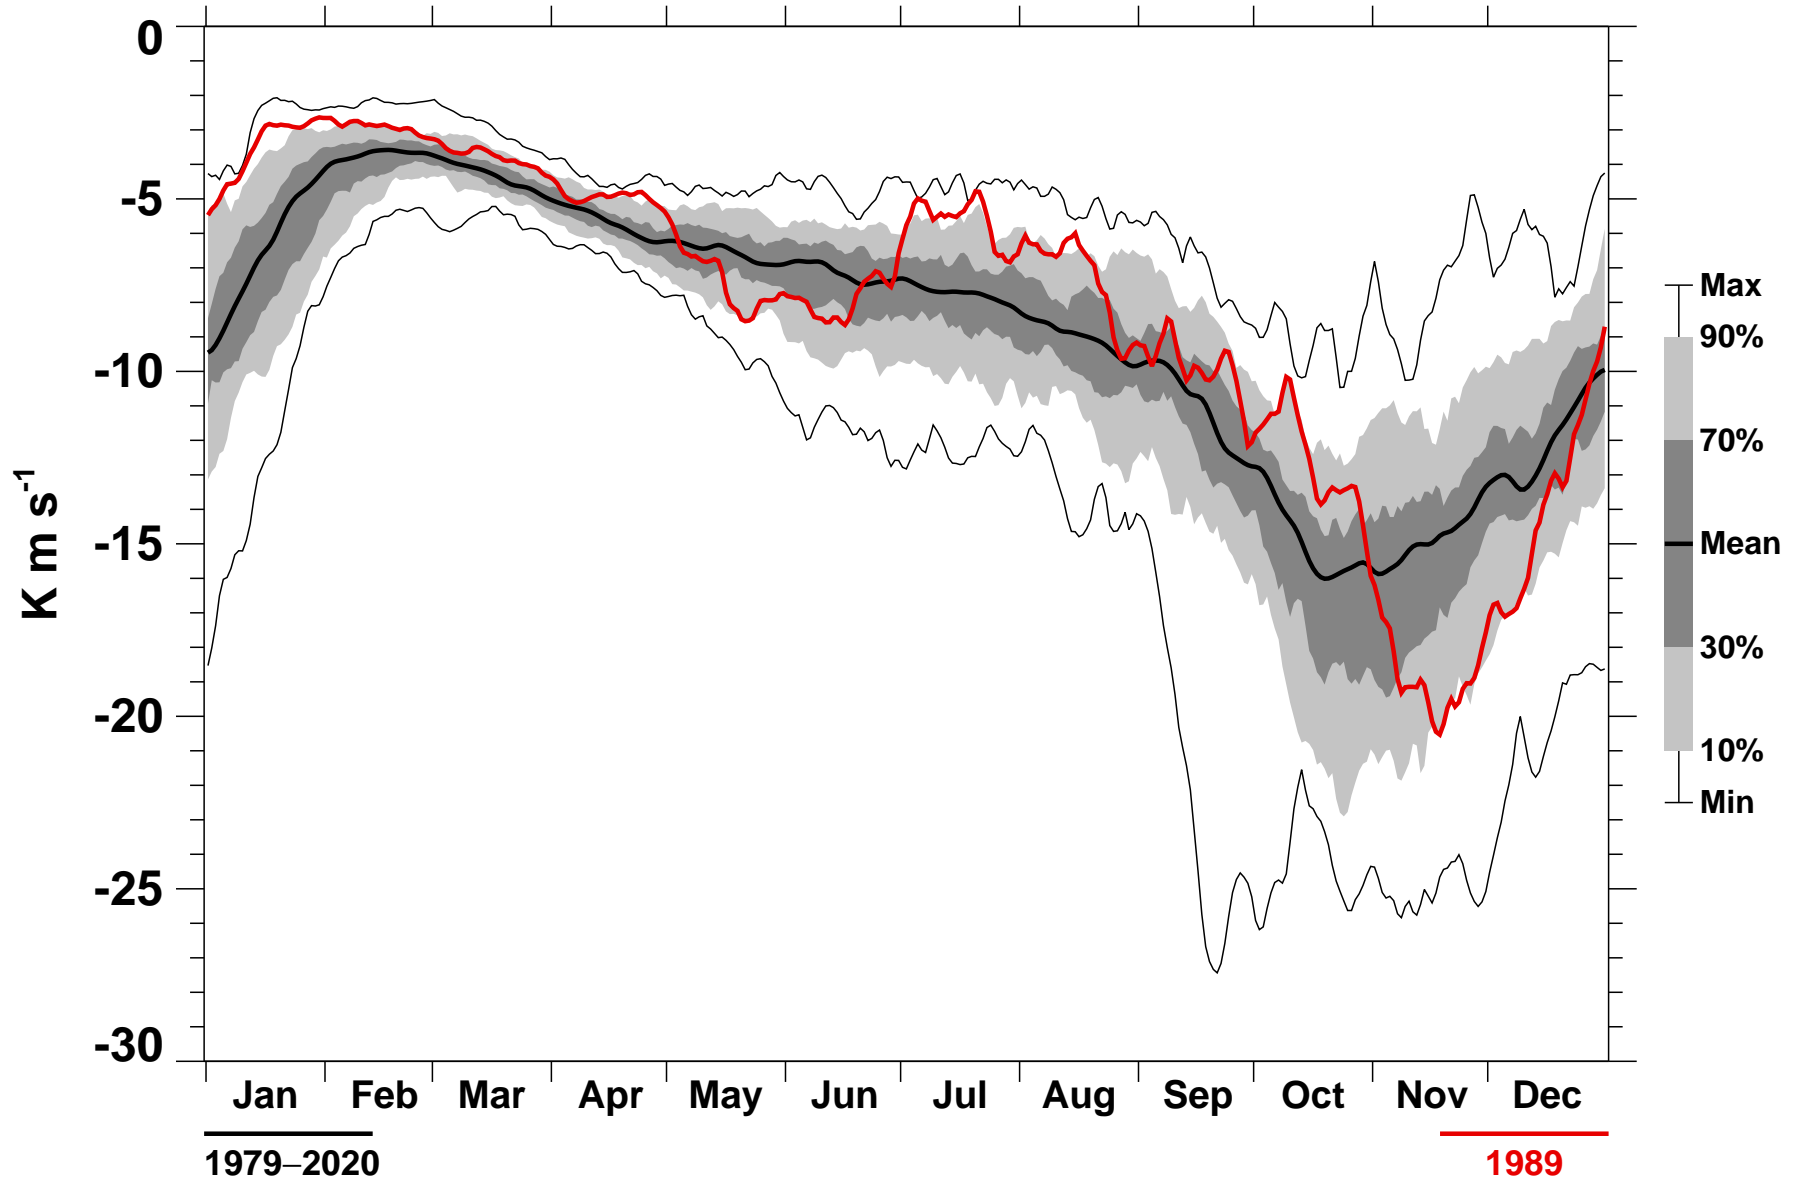

# 45-Day Mean 45-75°S Heat Flux 100 hPa MERRA2

1979-2020

1989