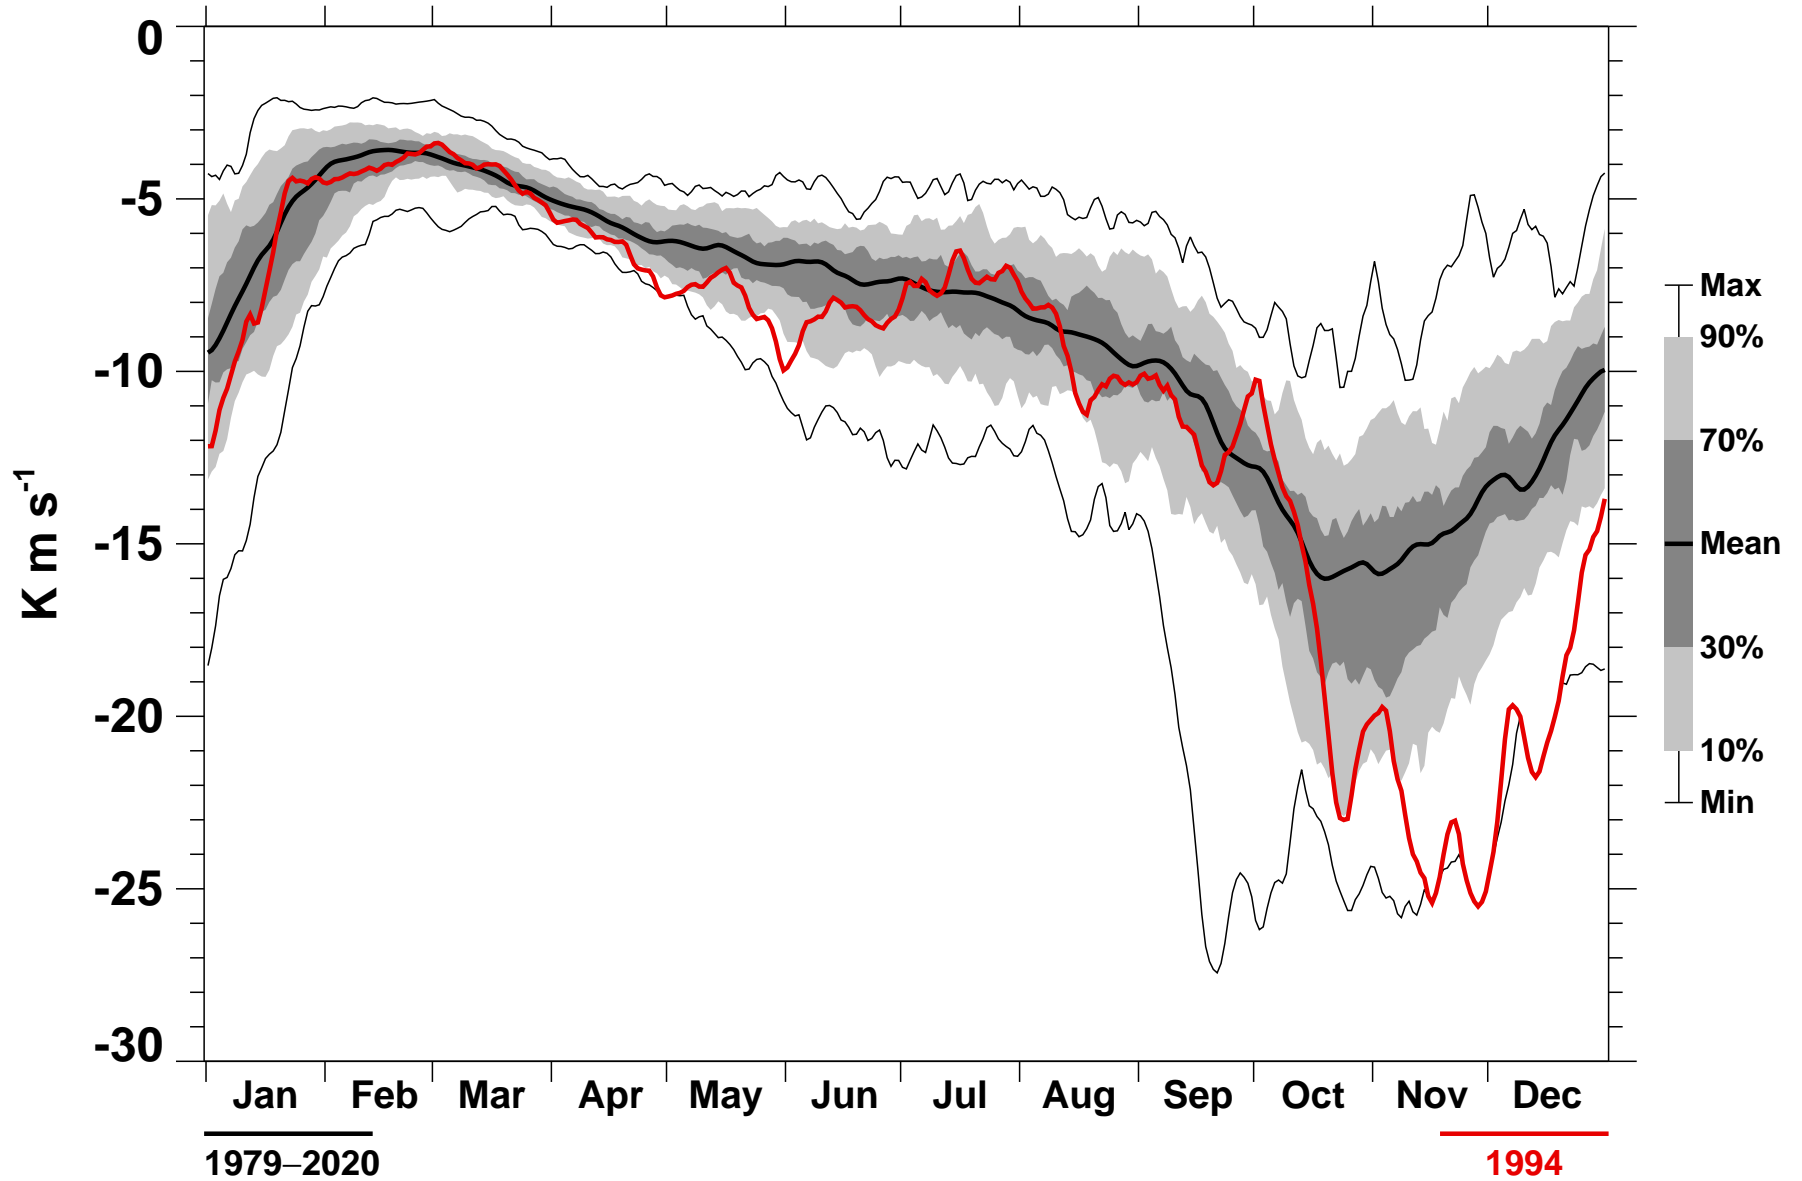

# 45-Day Mean 45-75°S Heat Flux 100 hPa MERRA2

1979-2020

1994