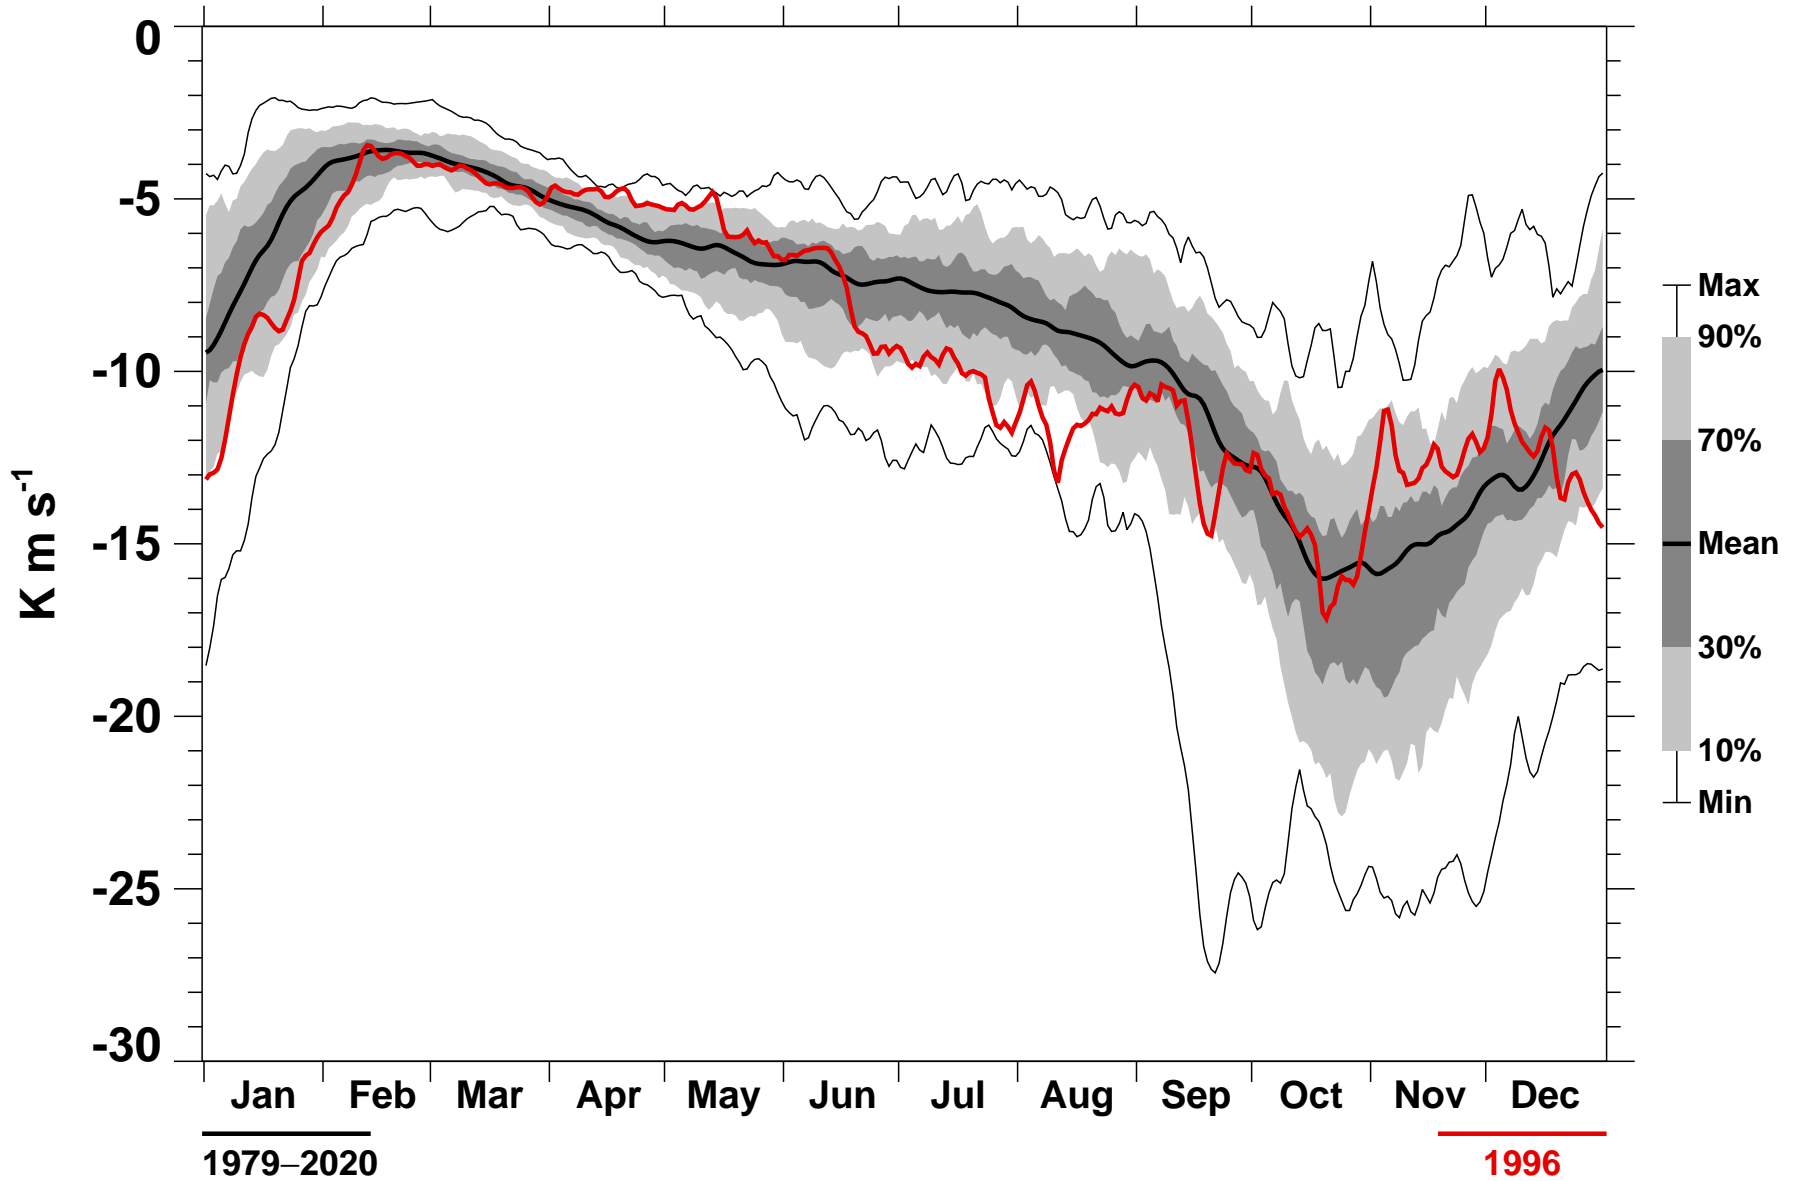

# 45-Day Mean 45-75°S Heat Flux 100 hPa MERRA2

1979-2020

1996