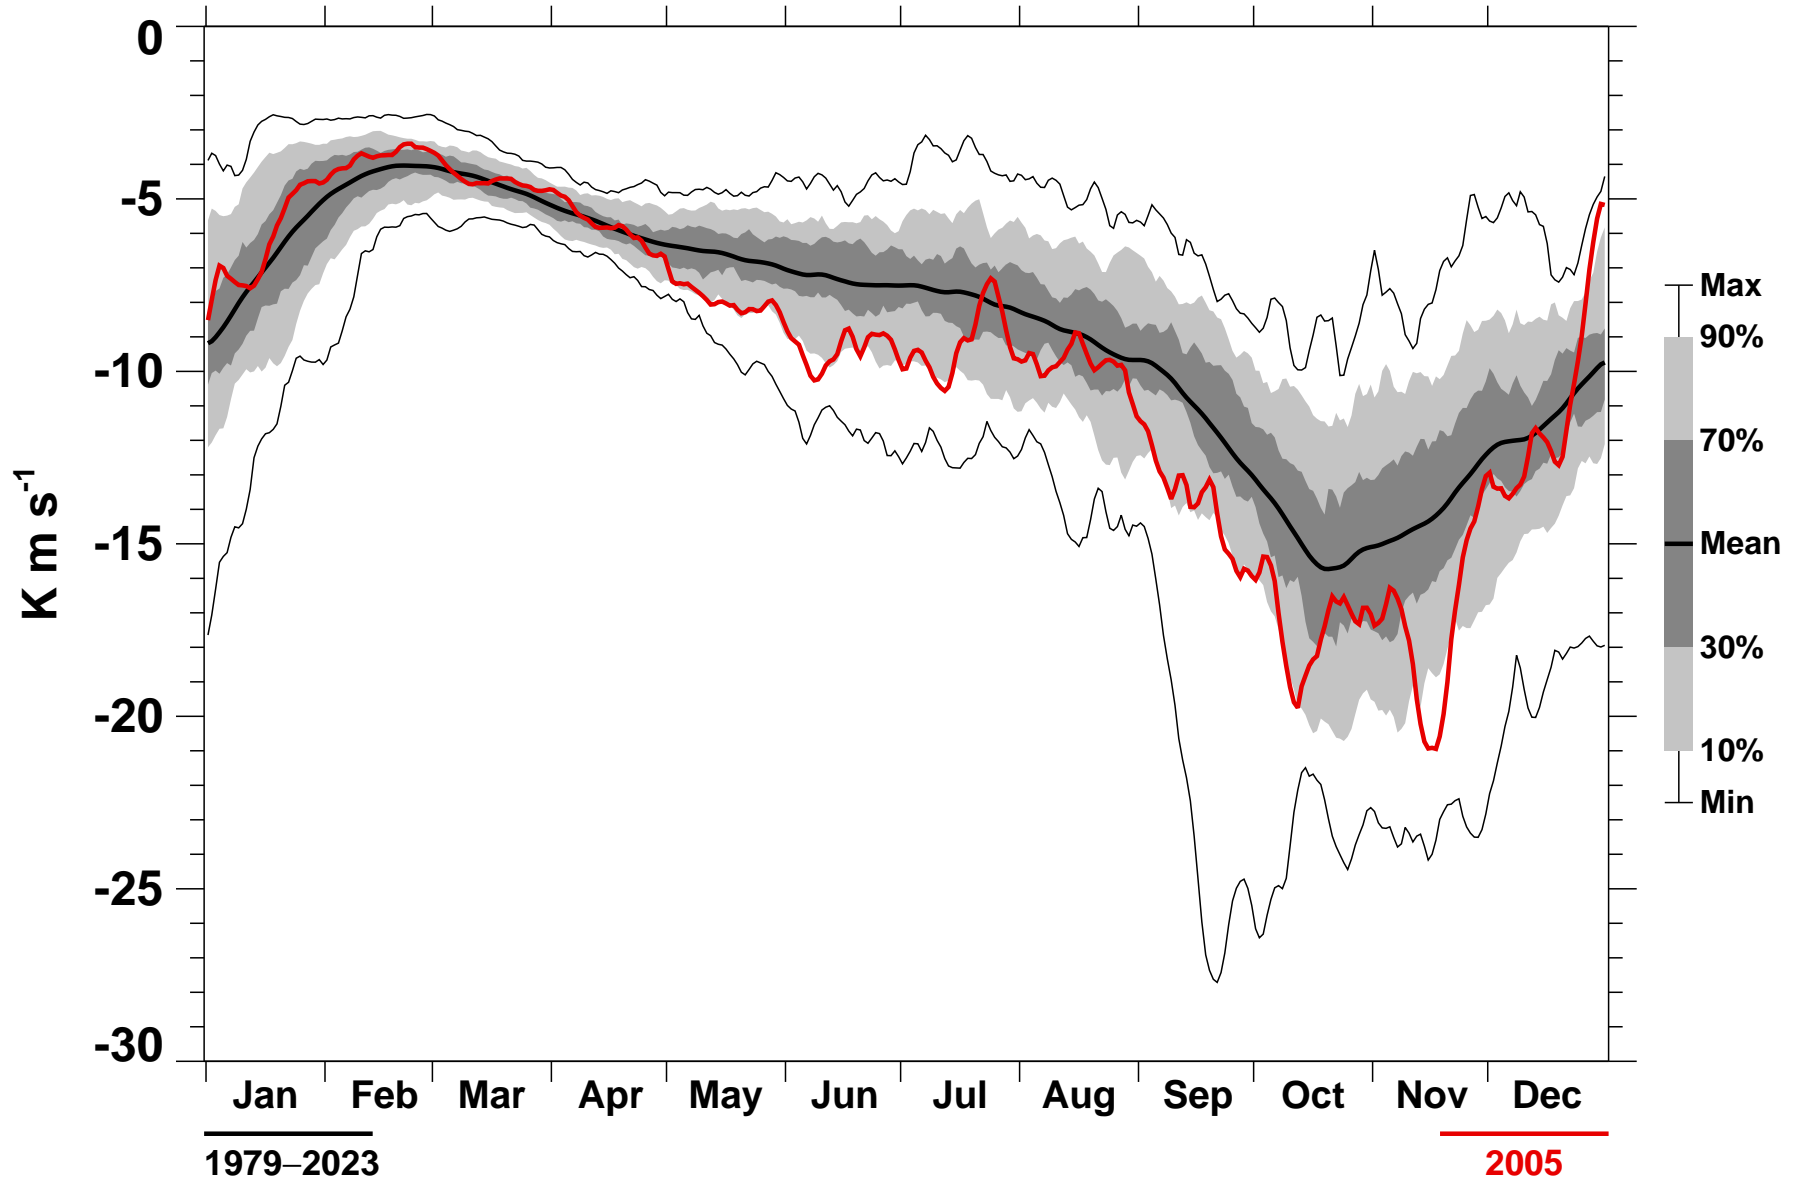

# 45-Day Mean 45-75°S Heat Flux 100 hPa MERRA2

1979-2023

2005