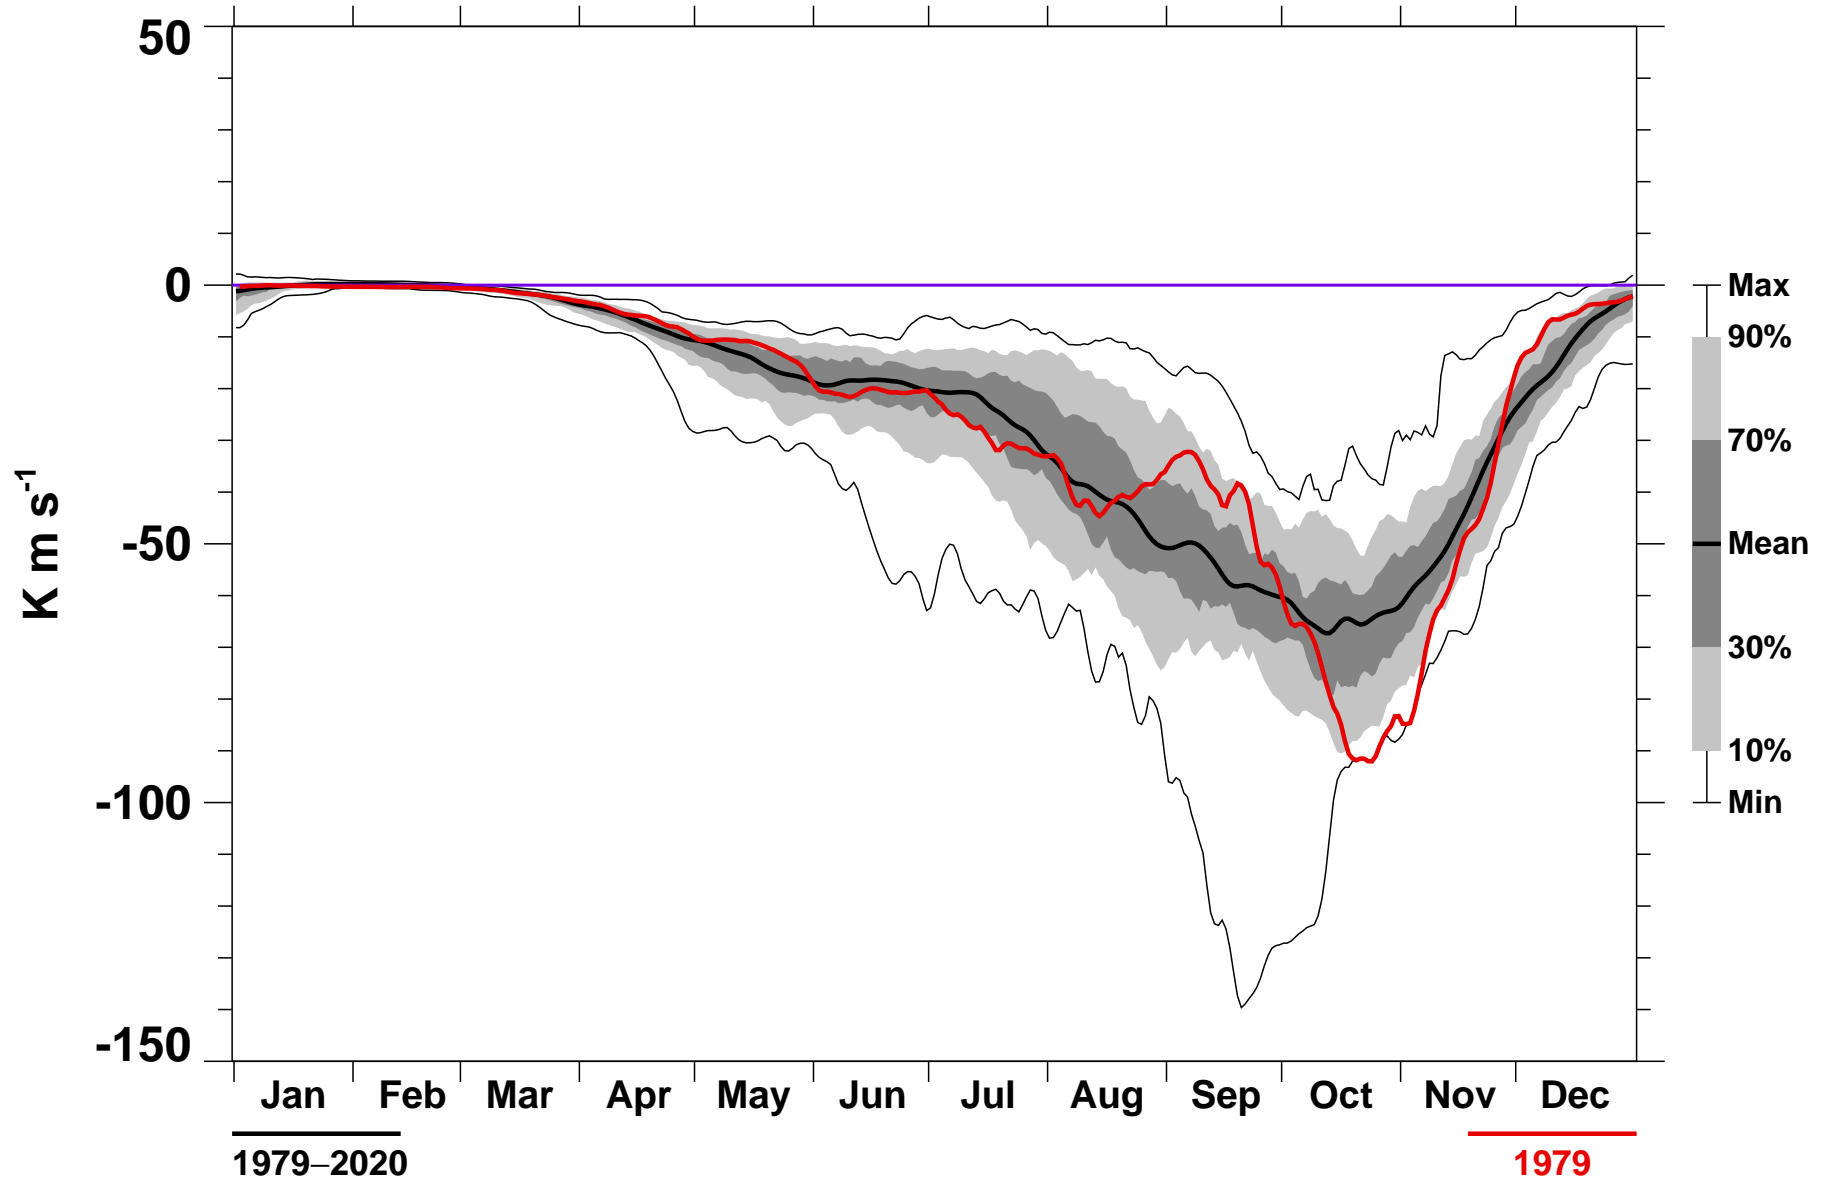

45-Day Mean 45-75°S Heat Flux 10 hPa MERRA2

1979-2020

1979