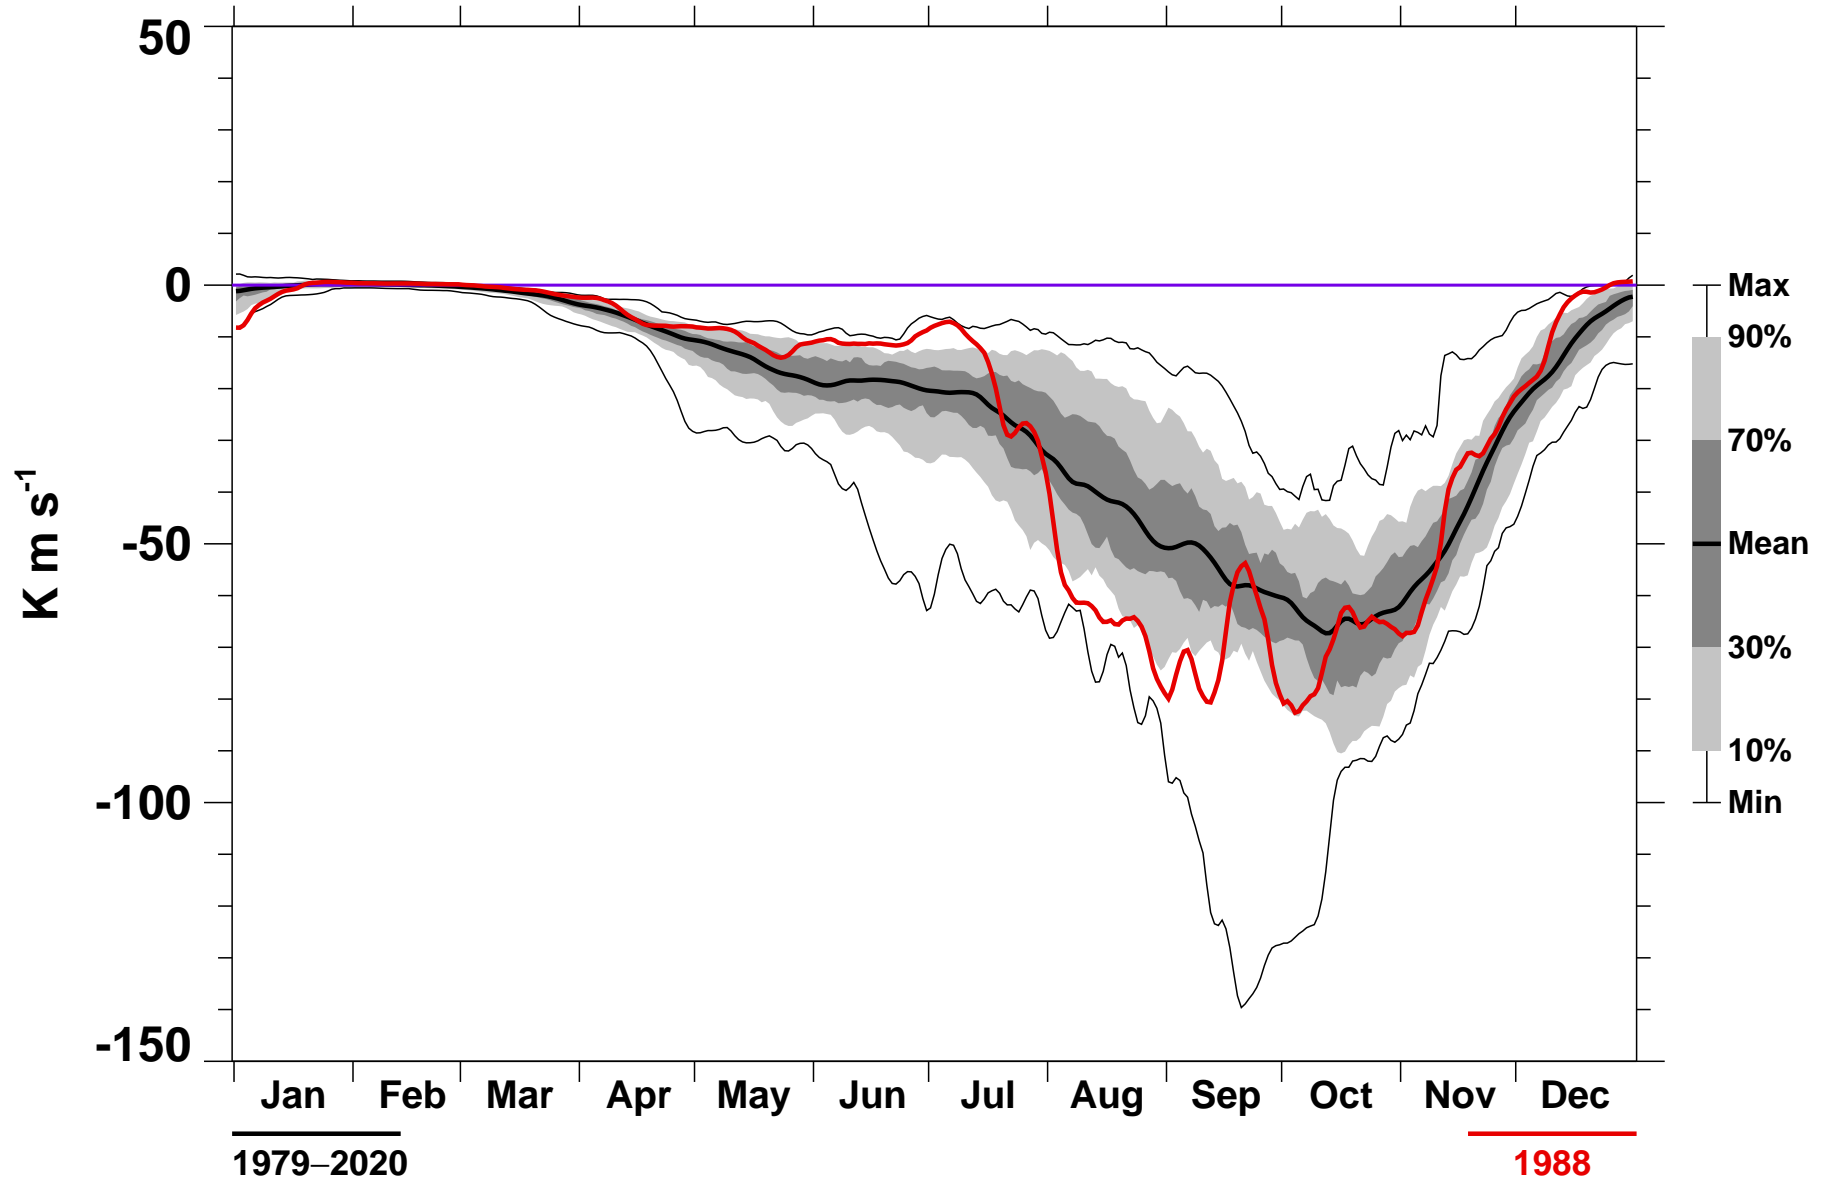

# 45-Day Mean 45-75°S Heat Flux 10 hPa MERRA2

1979-2020

1988