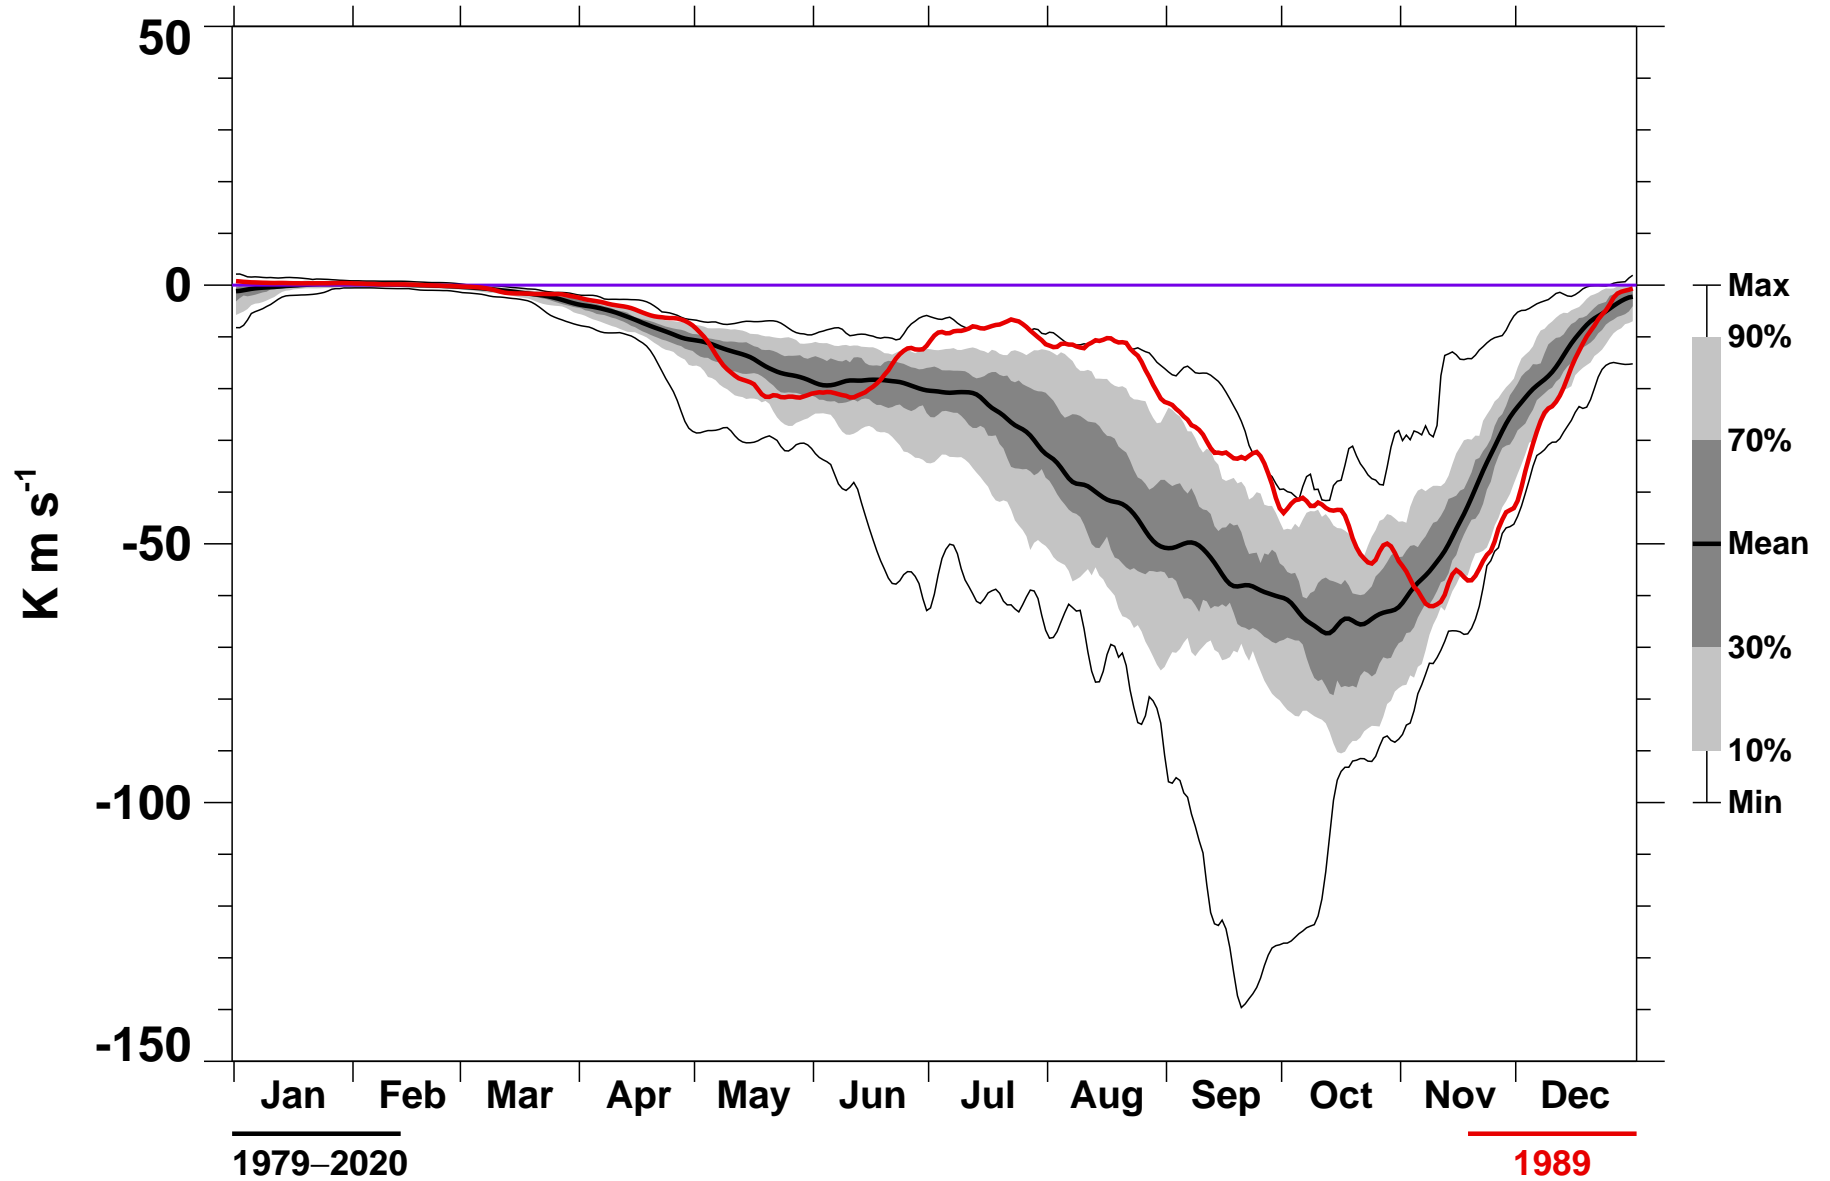

# 45-Day Mean 45-75°S Heat Flux 10 hPa MERRA2

1979-2020

1989