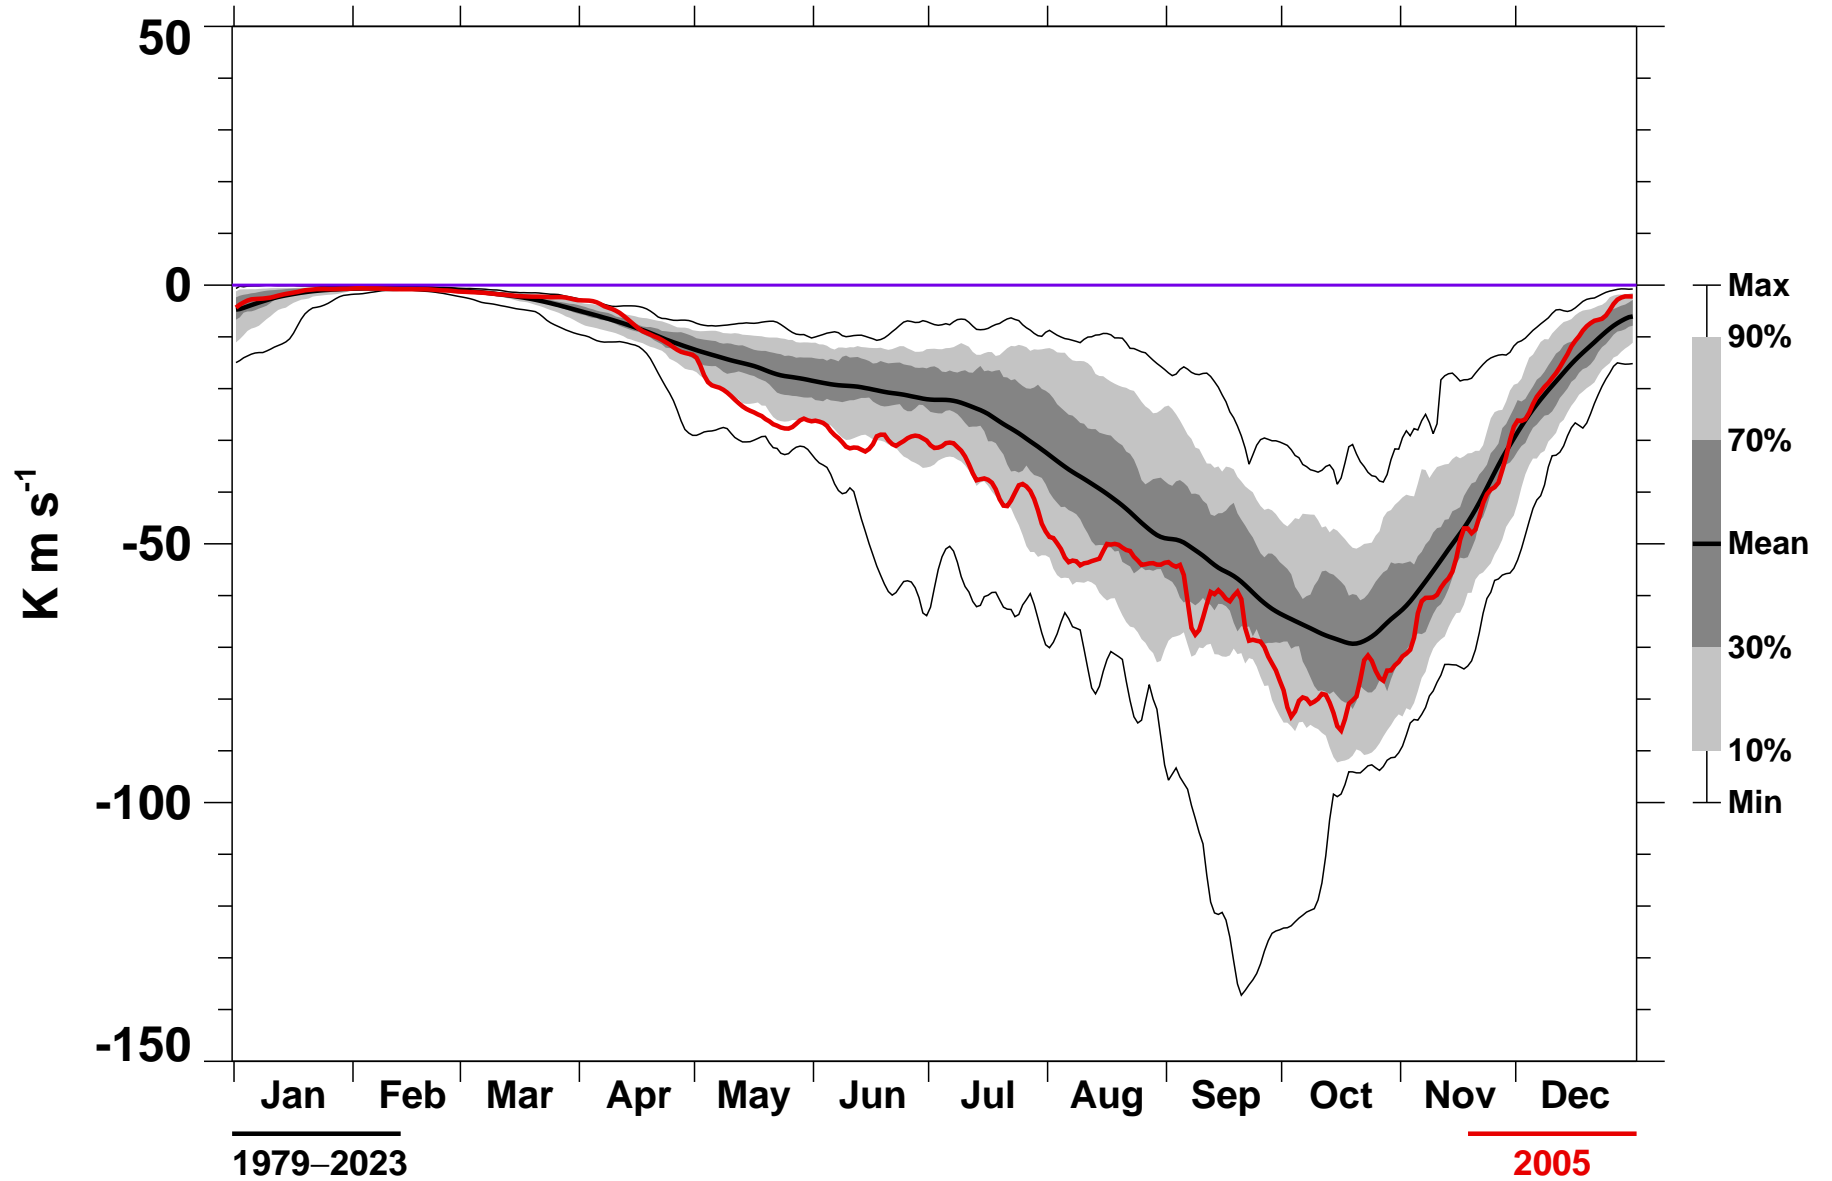

# 45-Day Mean 45-75°S Heat Flux 10 hPa MERRA2

1979-2023

2005