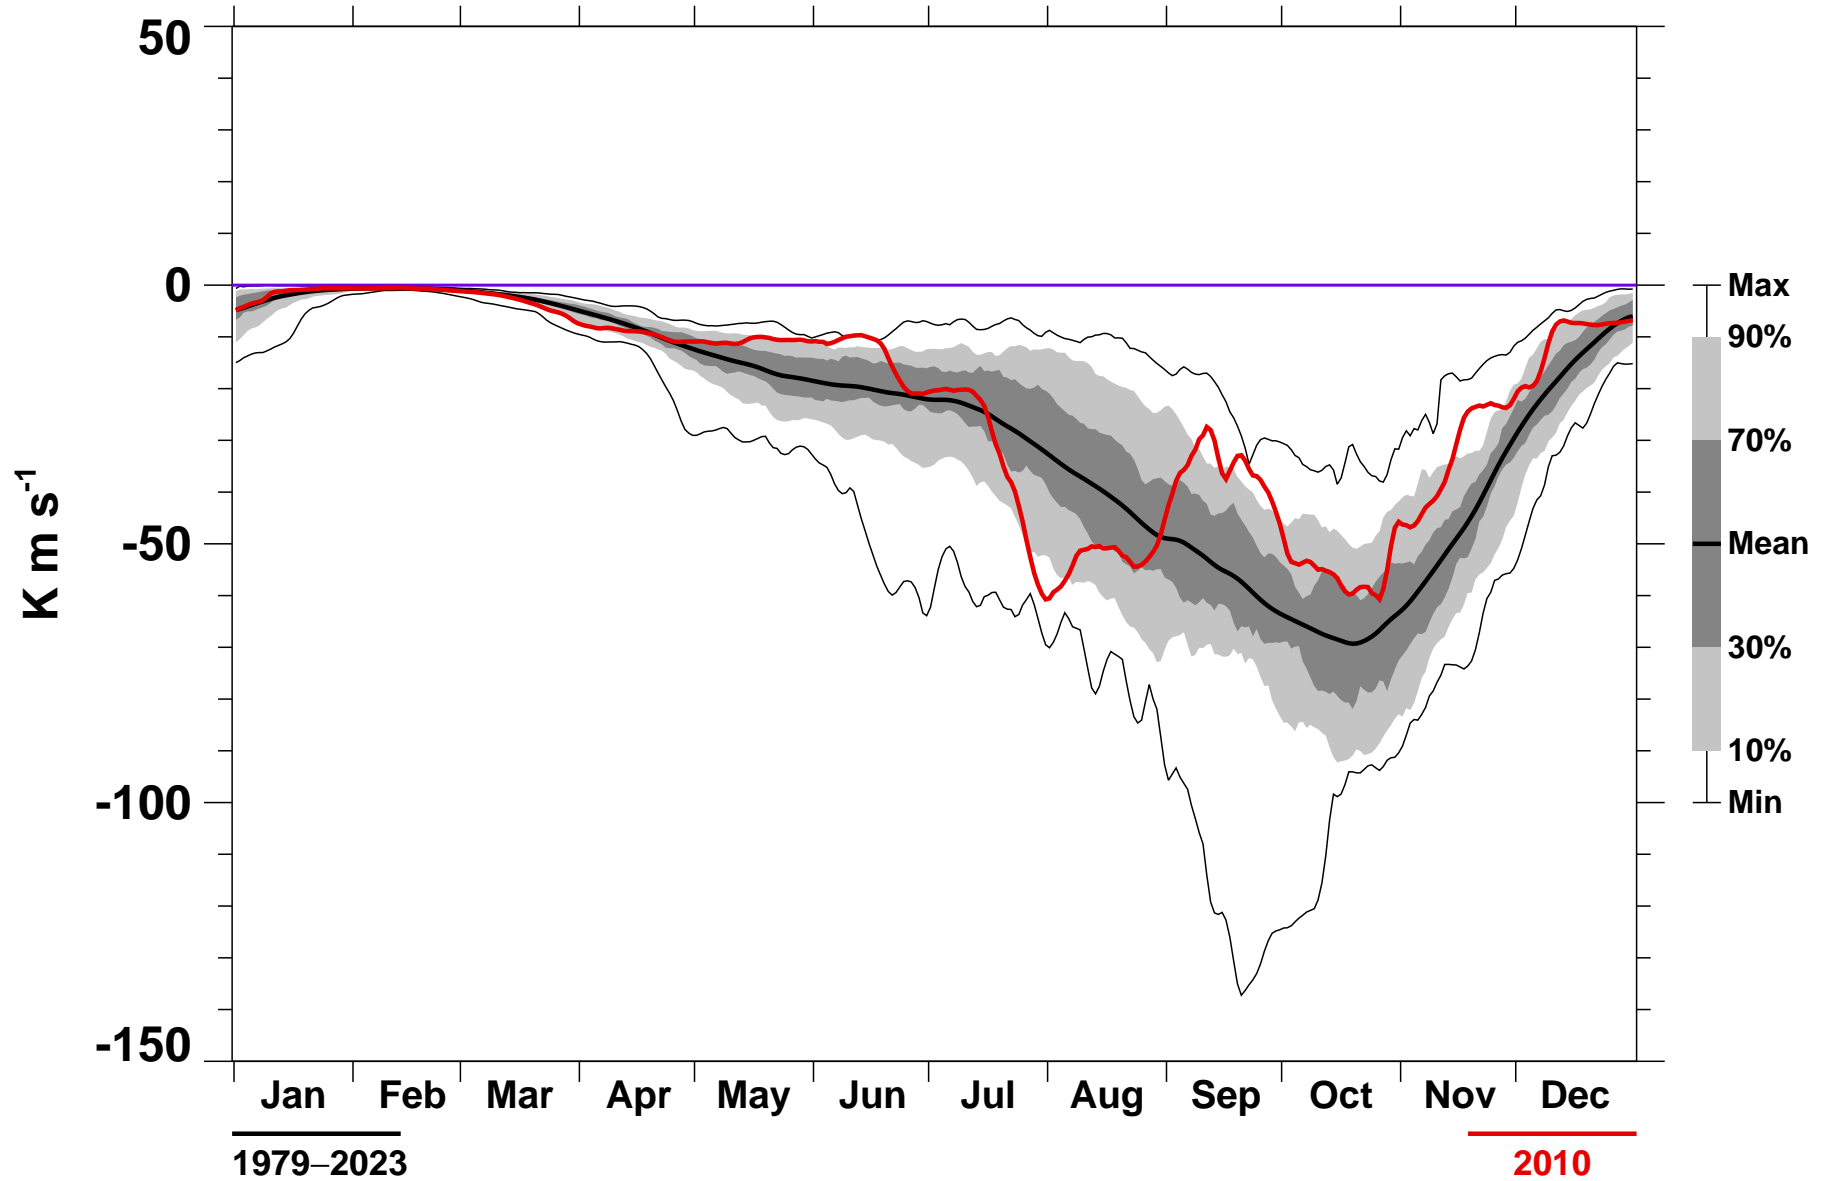

# 45-Day Mean 45-75°S Heat Flux 10 hPa MERRA2

1979-2023

2010