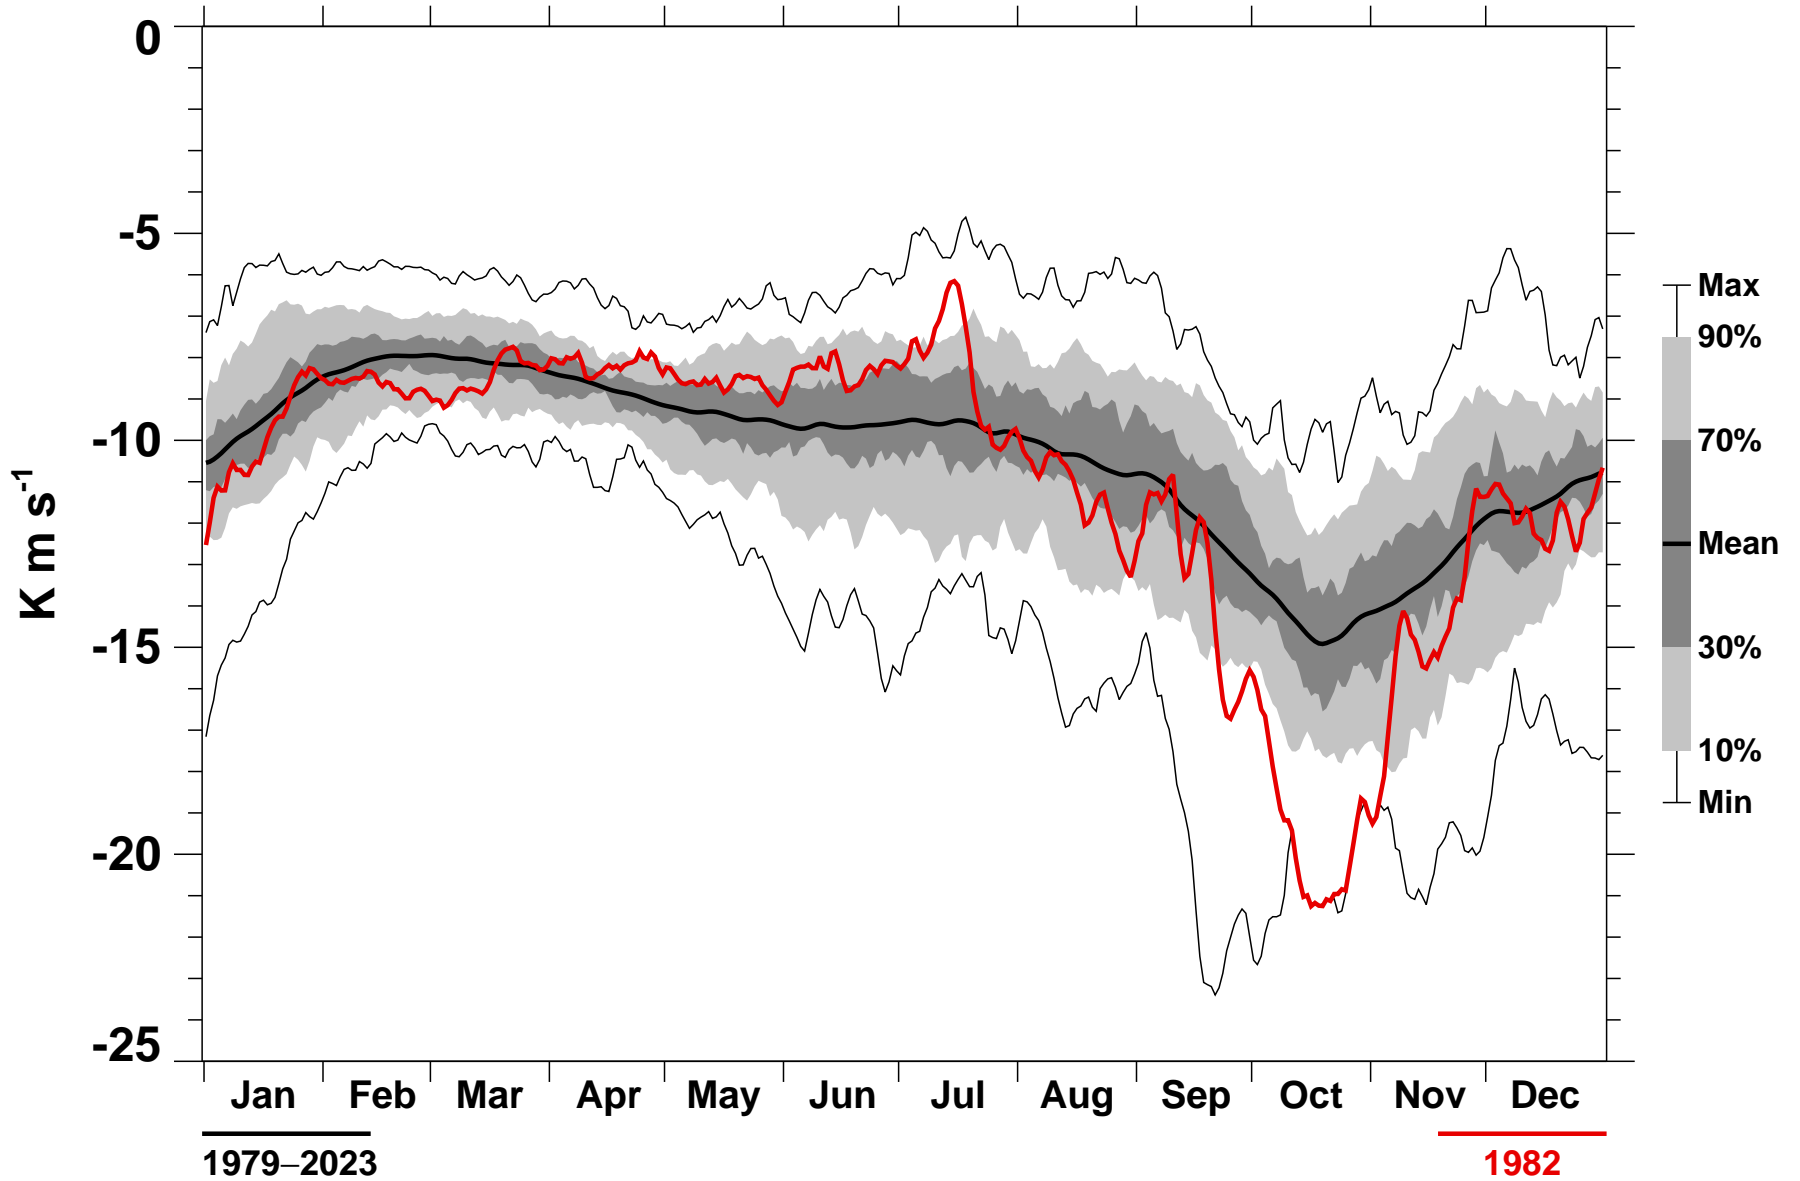

45-Day Mean 45-75°S Heat Flux 150 hPa MERRA2

1979-2023

1982