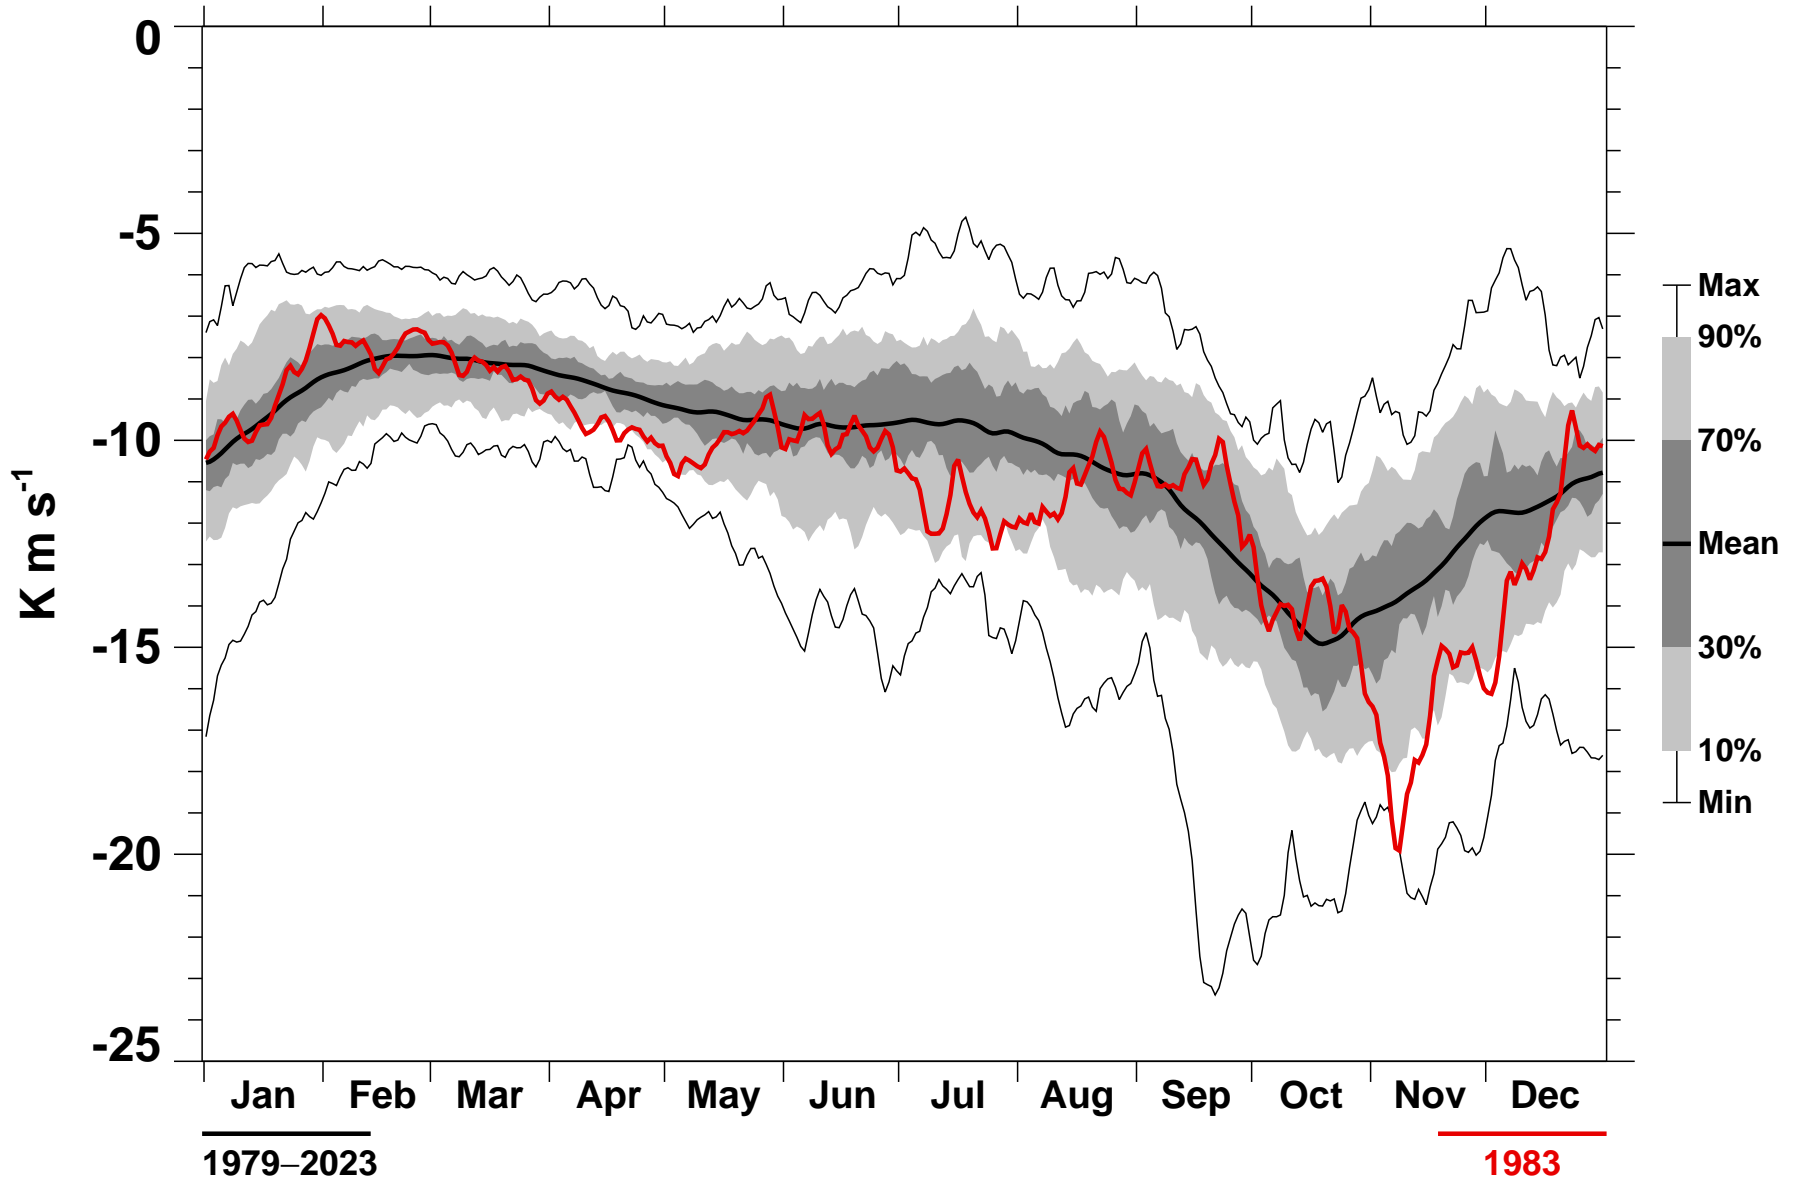

45-Day Mean 45-75°S Heat Flux 150 hPa MERRA2

1979-2023

1983