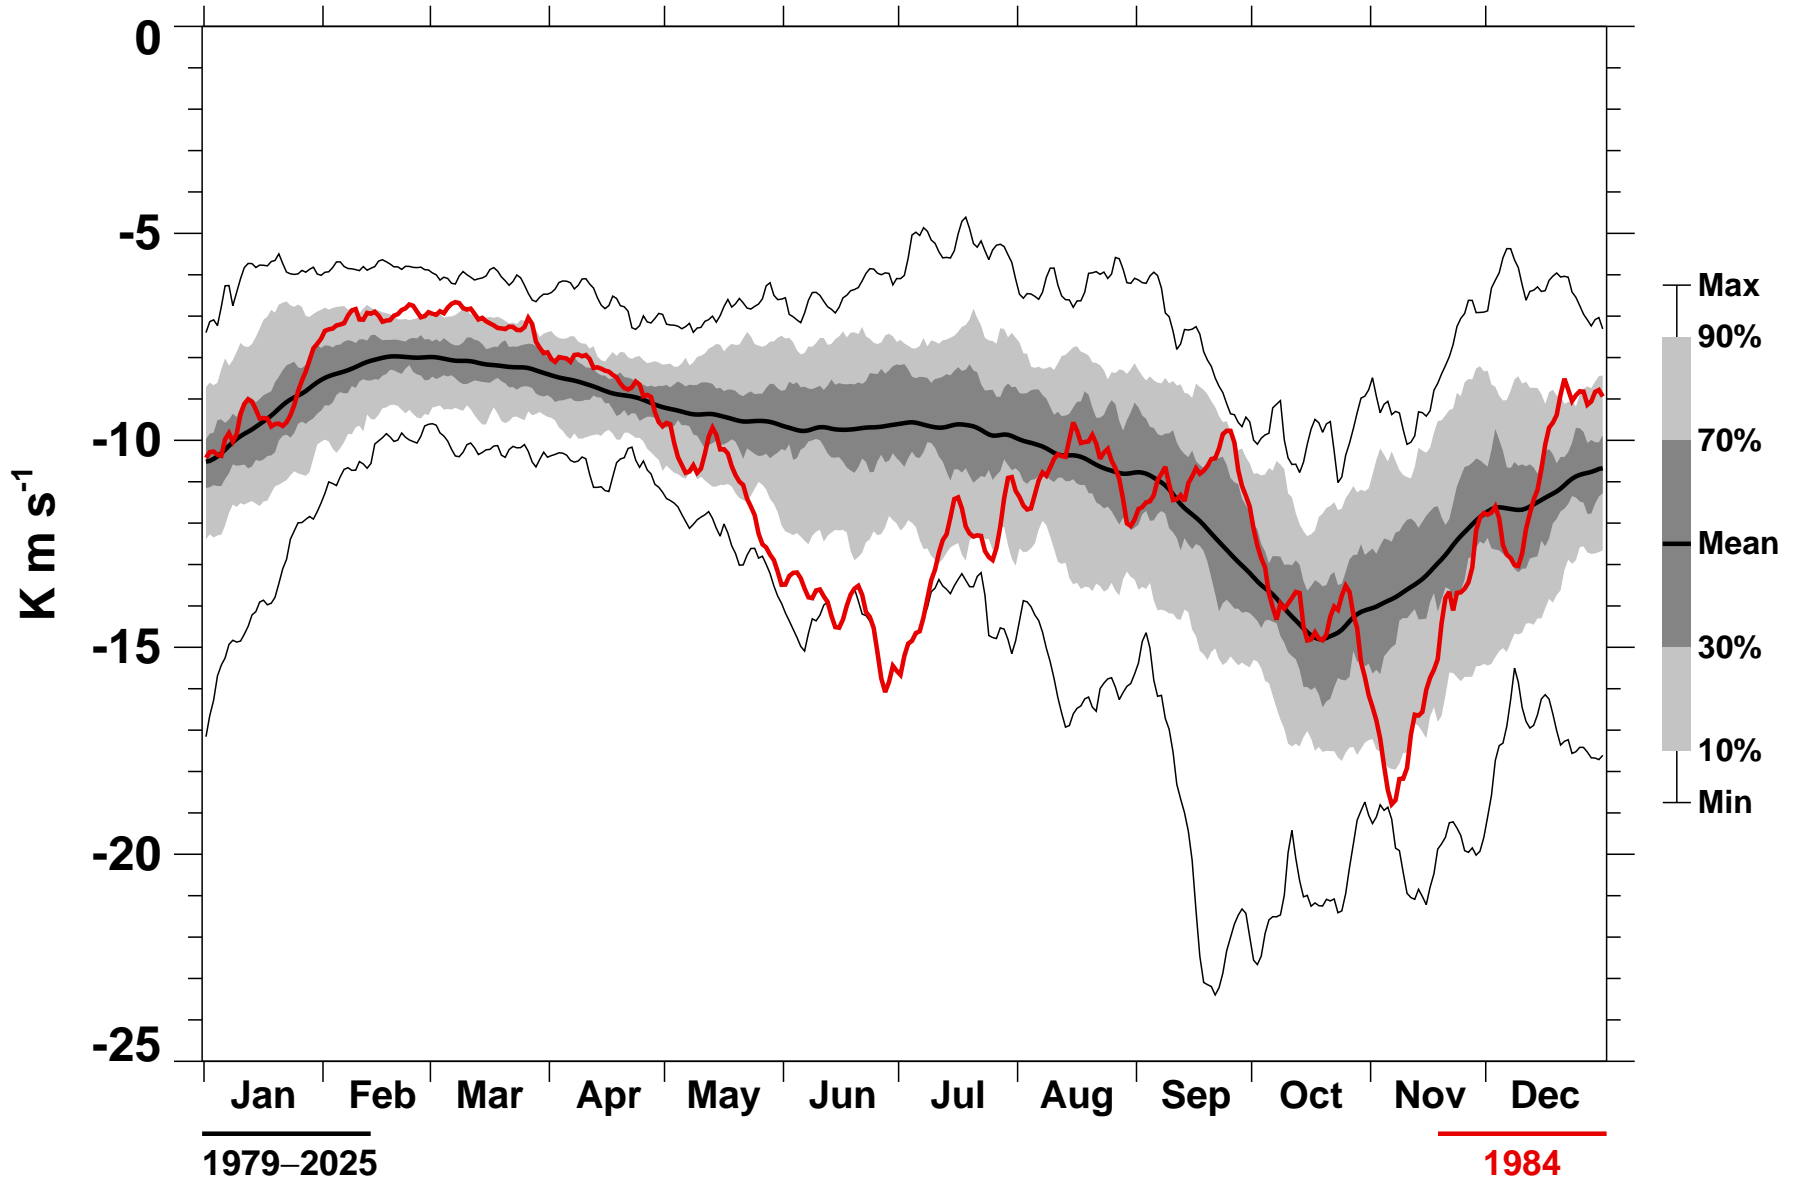

# 45-Day Mean 45-75°S Heat Flux 150 hPa MERRA2

1979-2025

1984