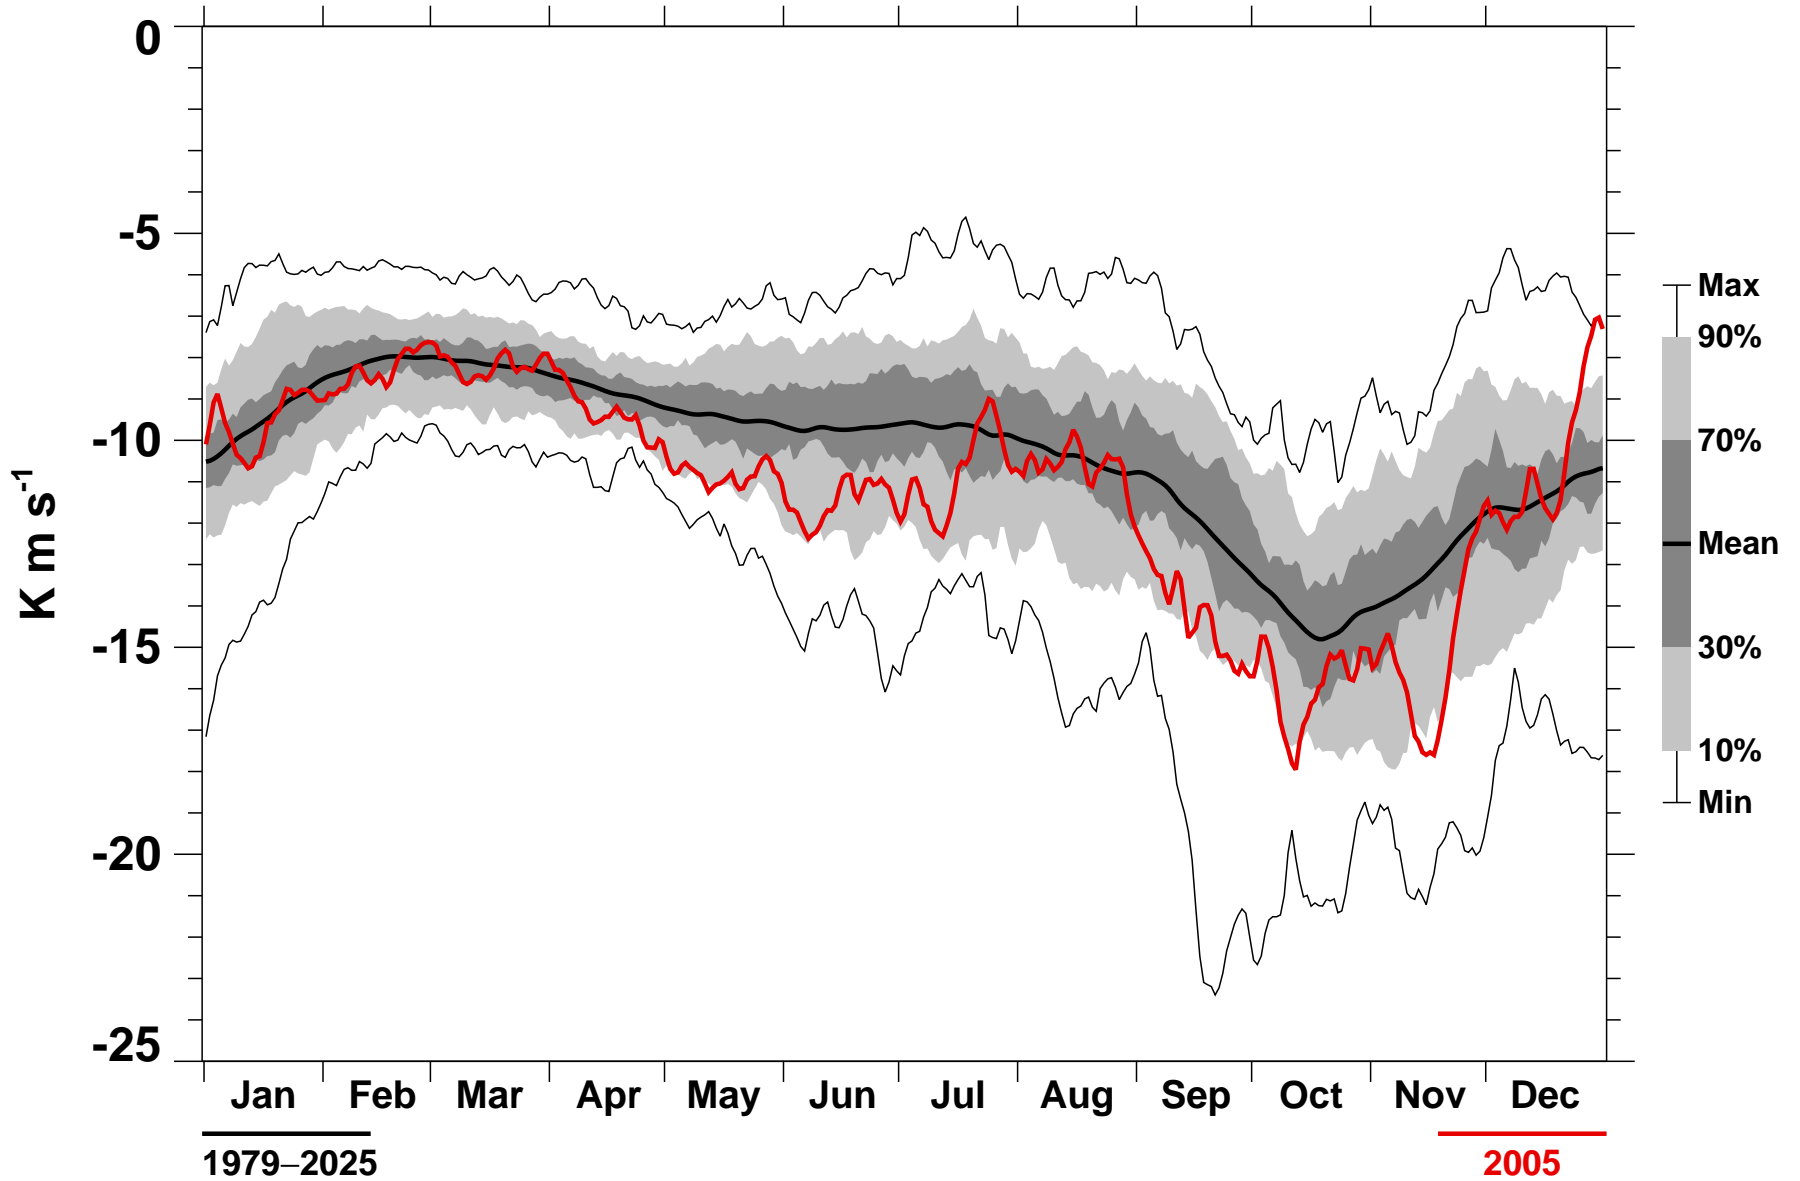

# 45-Day Mean 45-75°S Heat Flux 150 hPa MERRA2

1979-2025

2005