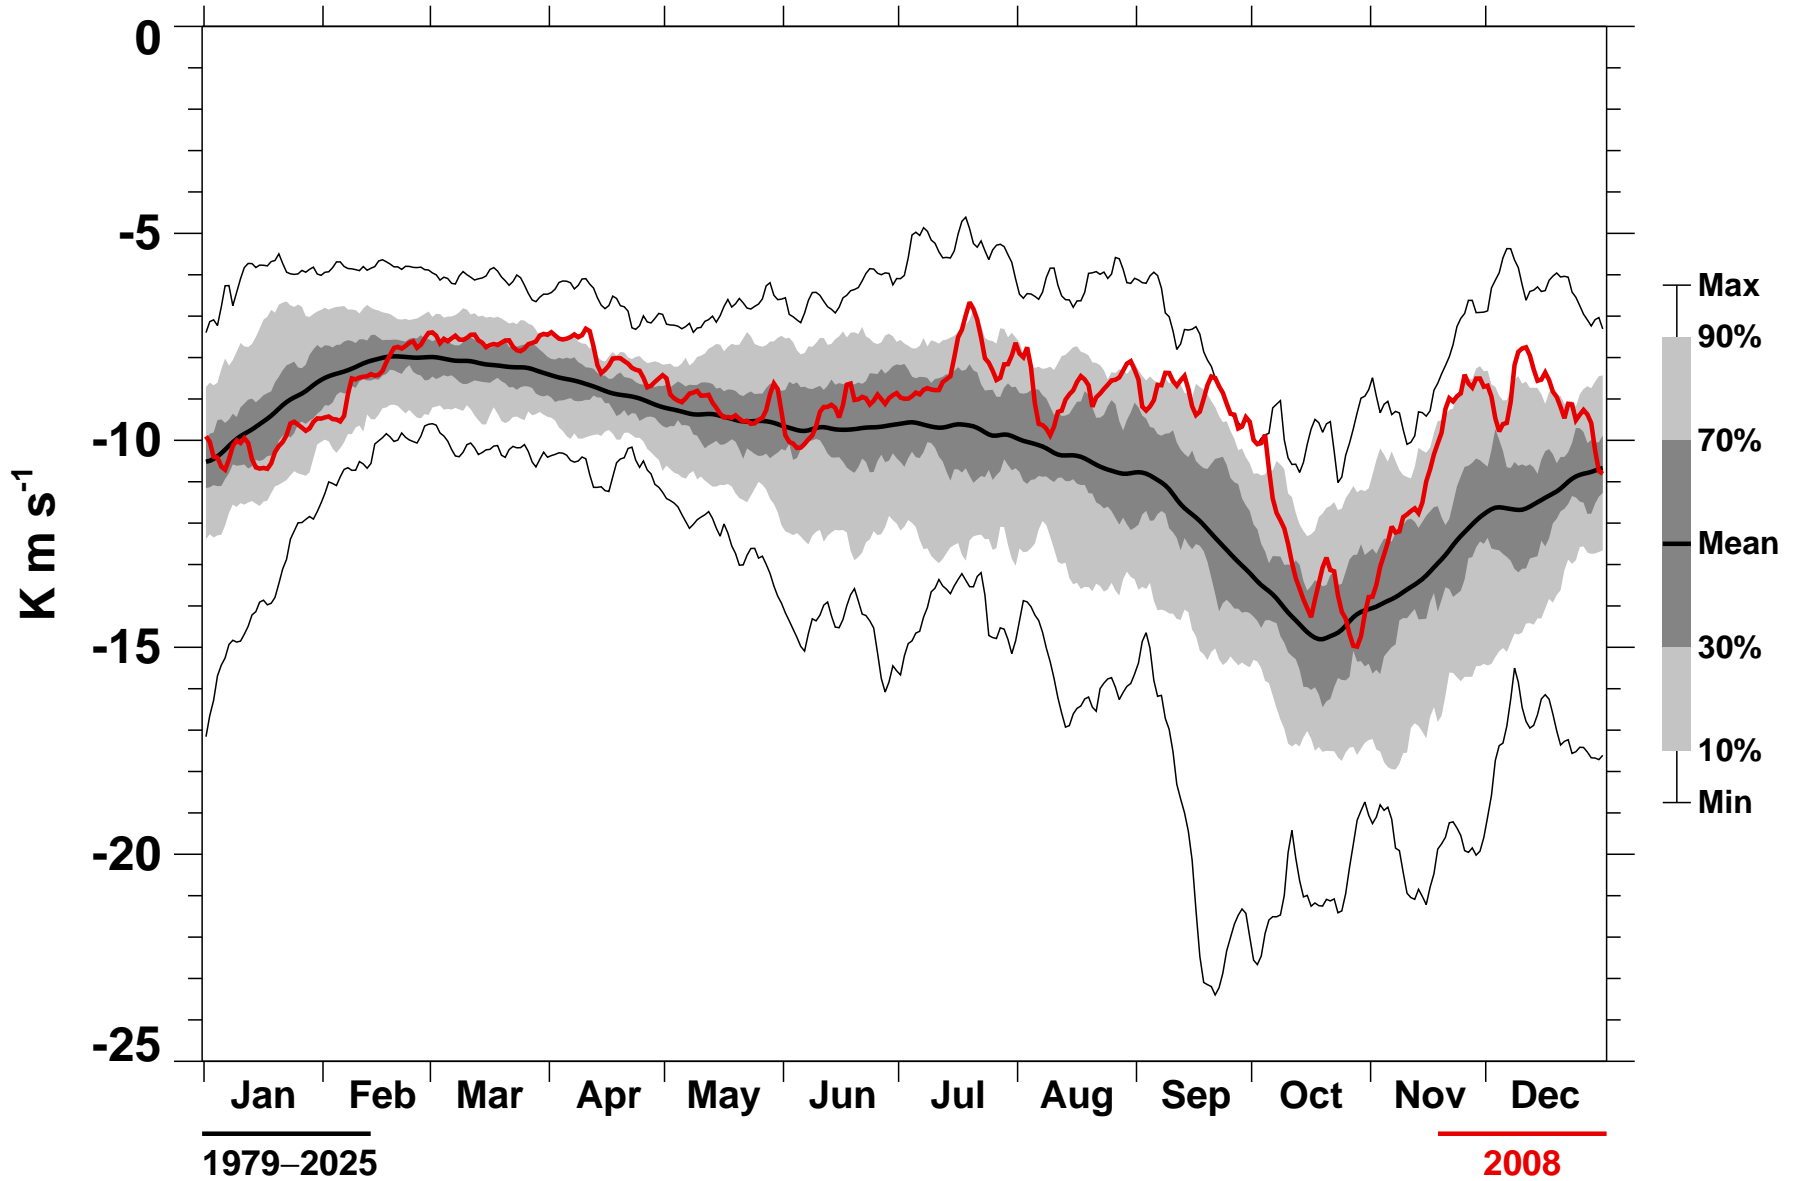

# 45-Day Mean 45-75°S Heat Flux 150 hPa MERRA2

1979-2025

2008