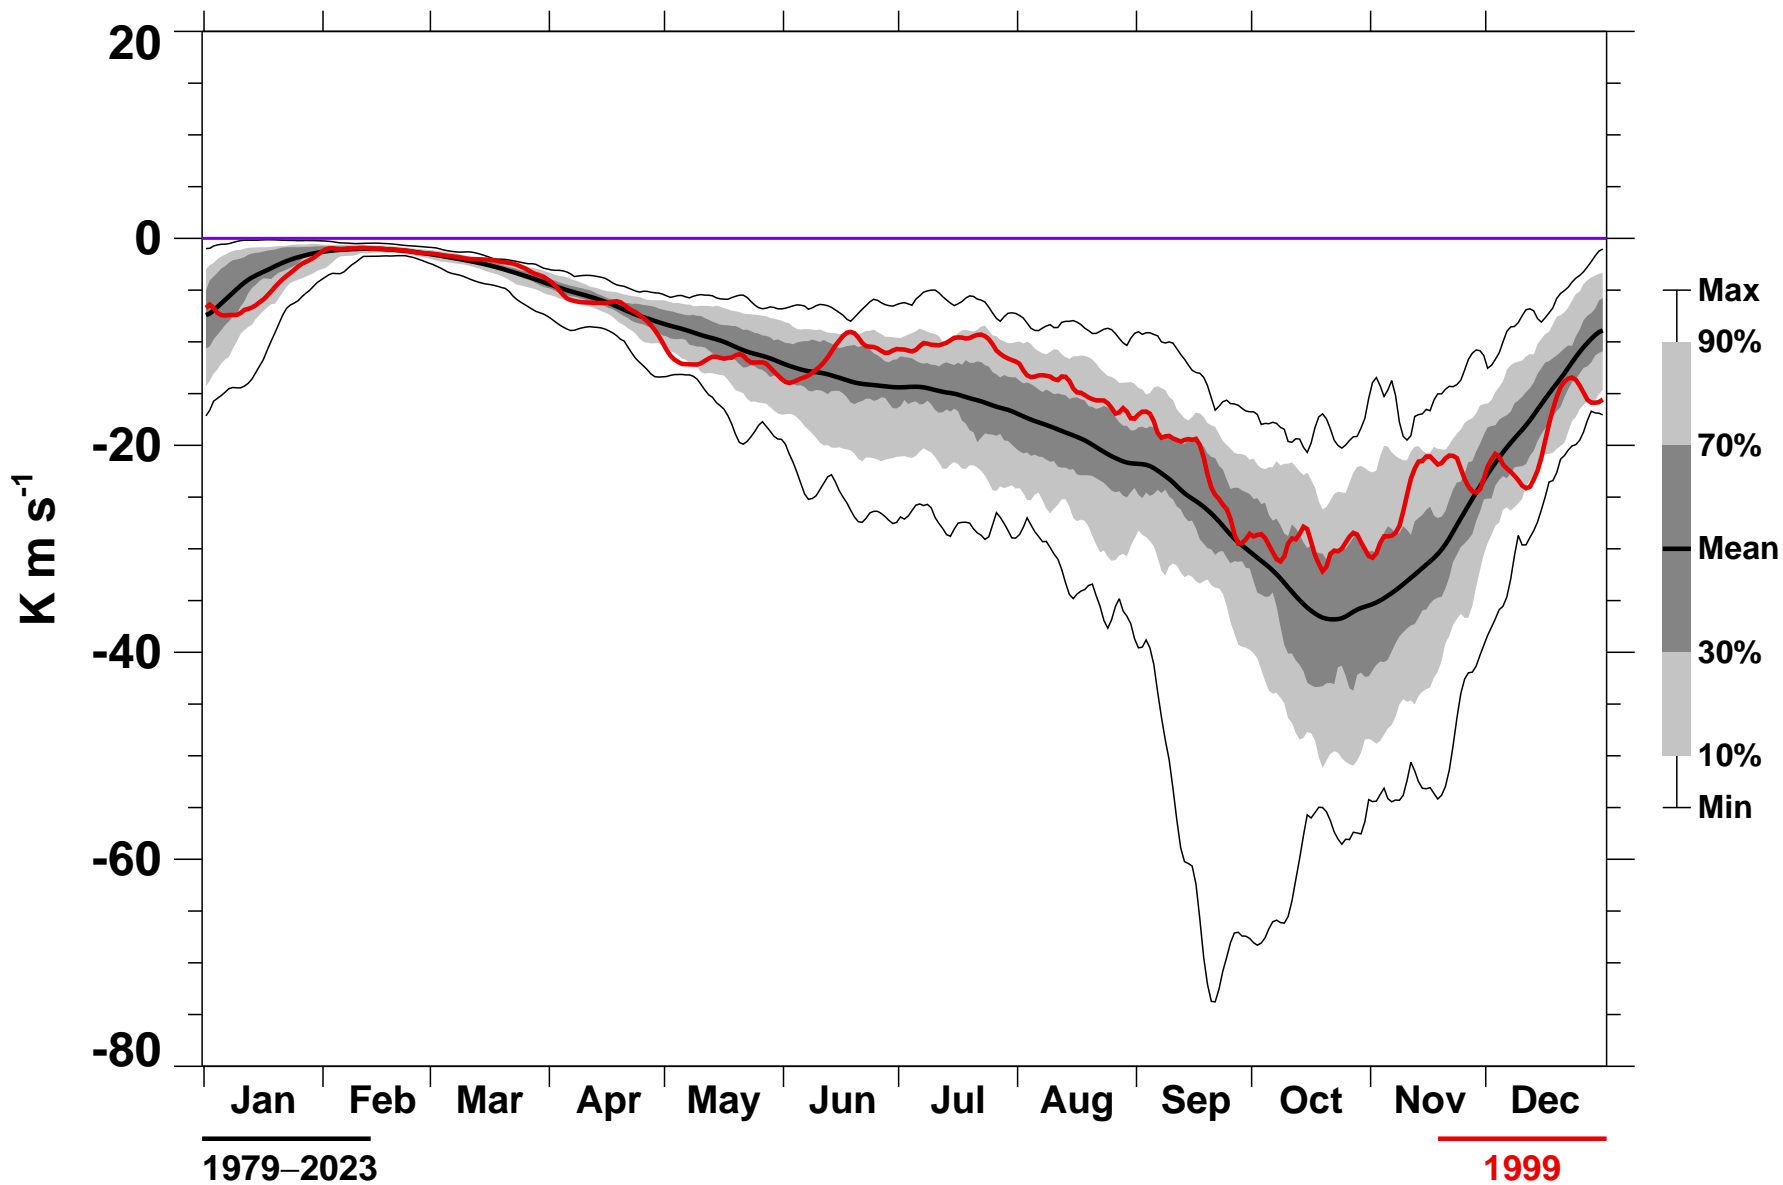

45-Day Mean 45-75°S Heat Flux 30 hPa MERRA2

1979-2023

1999