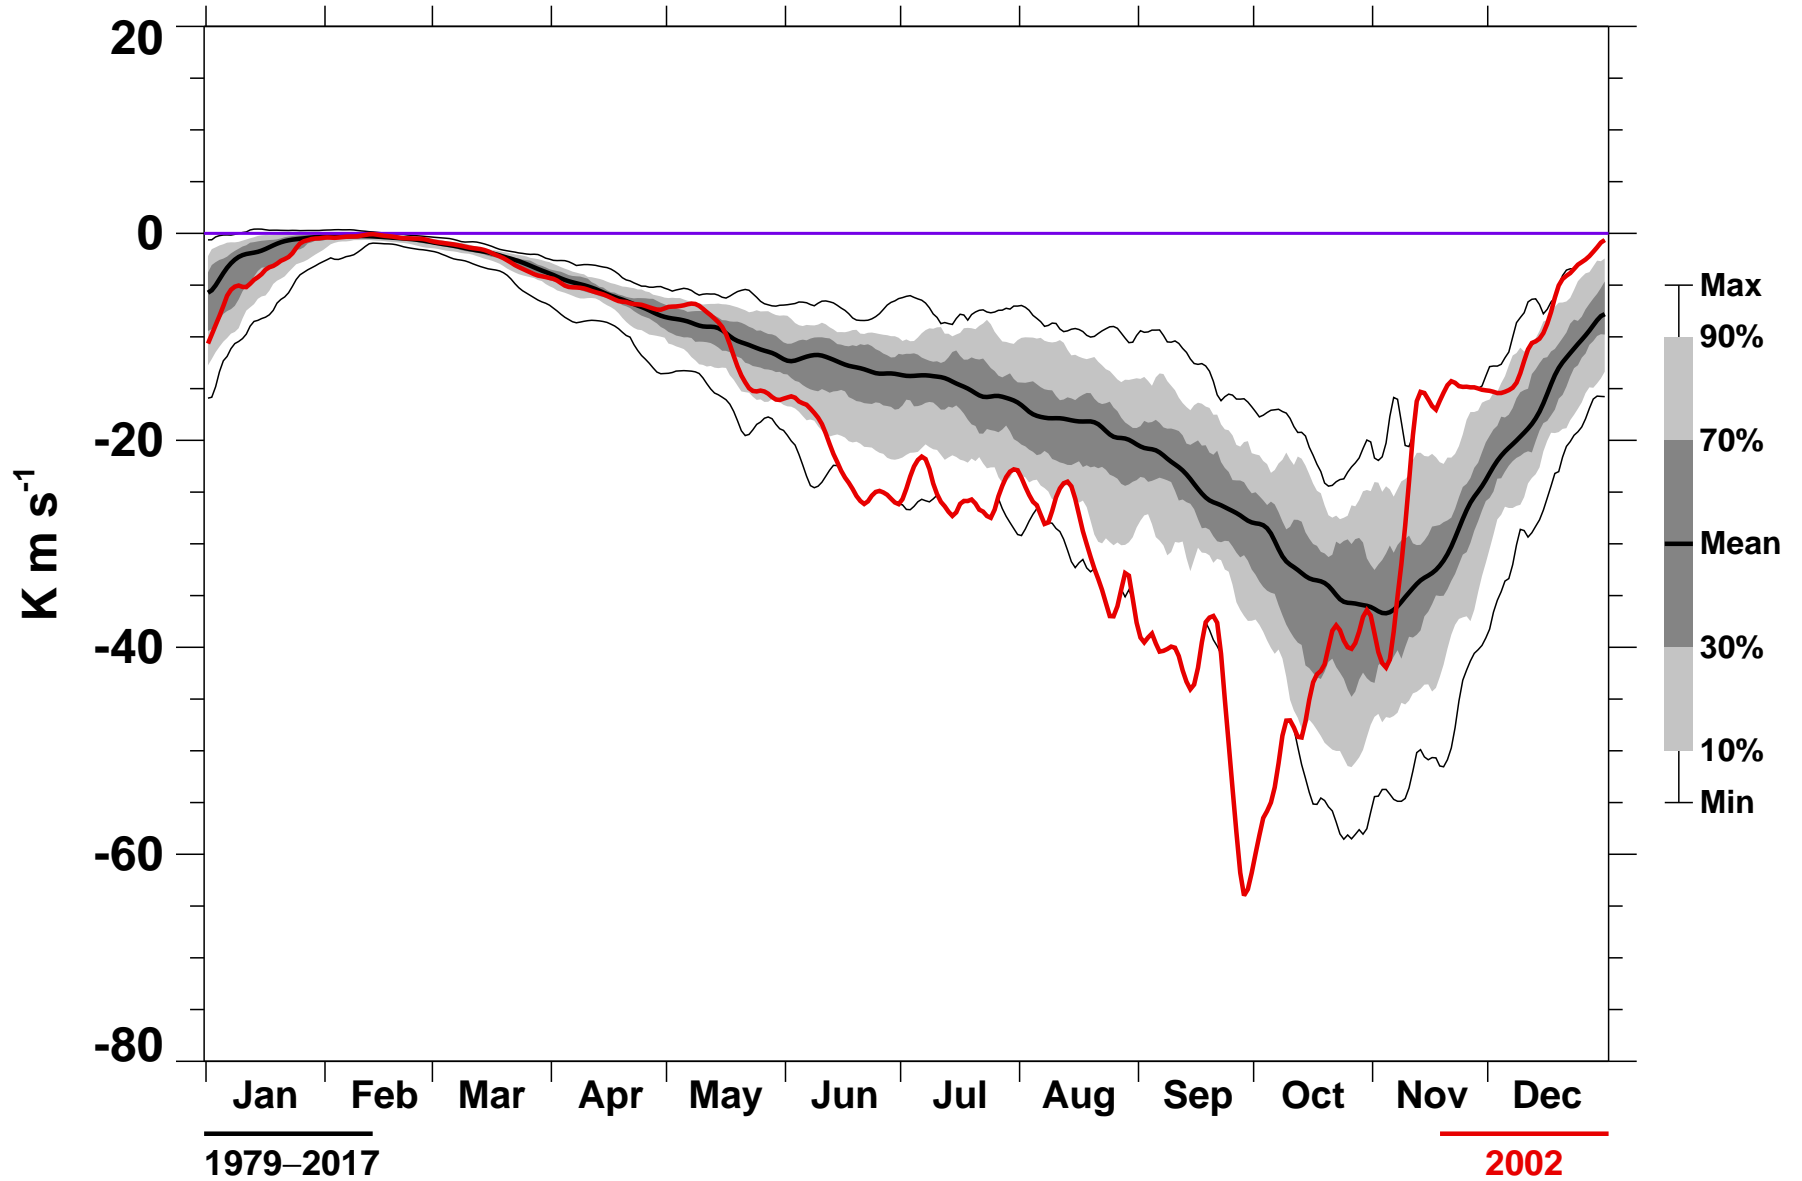

45-Day Mean 45-75°S Heat Flux 30 hPa MERRA2

1979-2017

2002