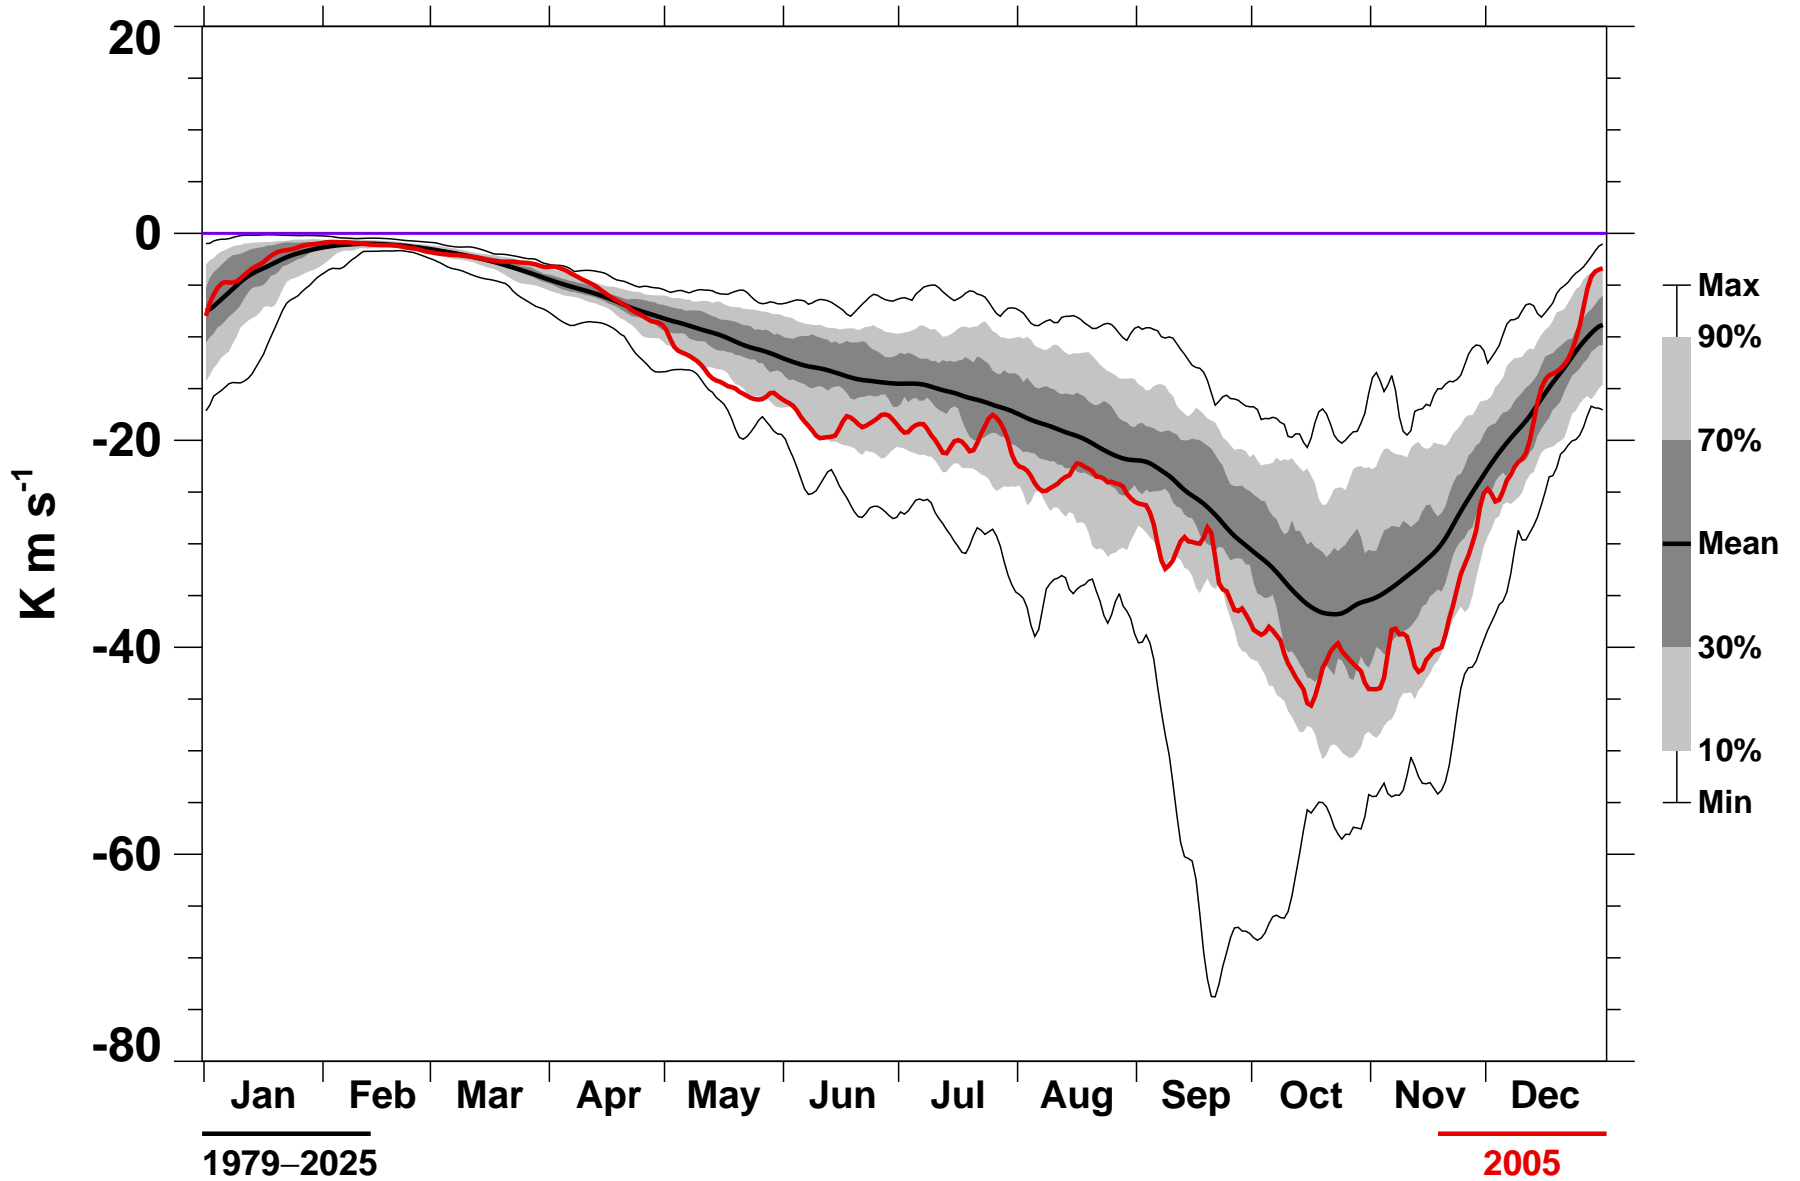

# 45-Day Mean 45-75°S Heat Flux 30 hPa MERRA2

1979-2025

2005