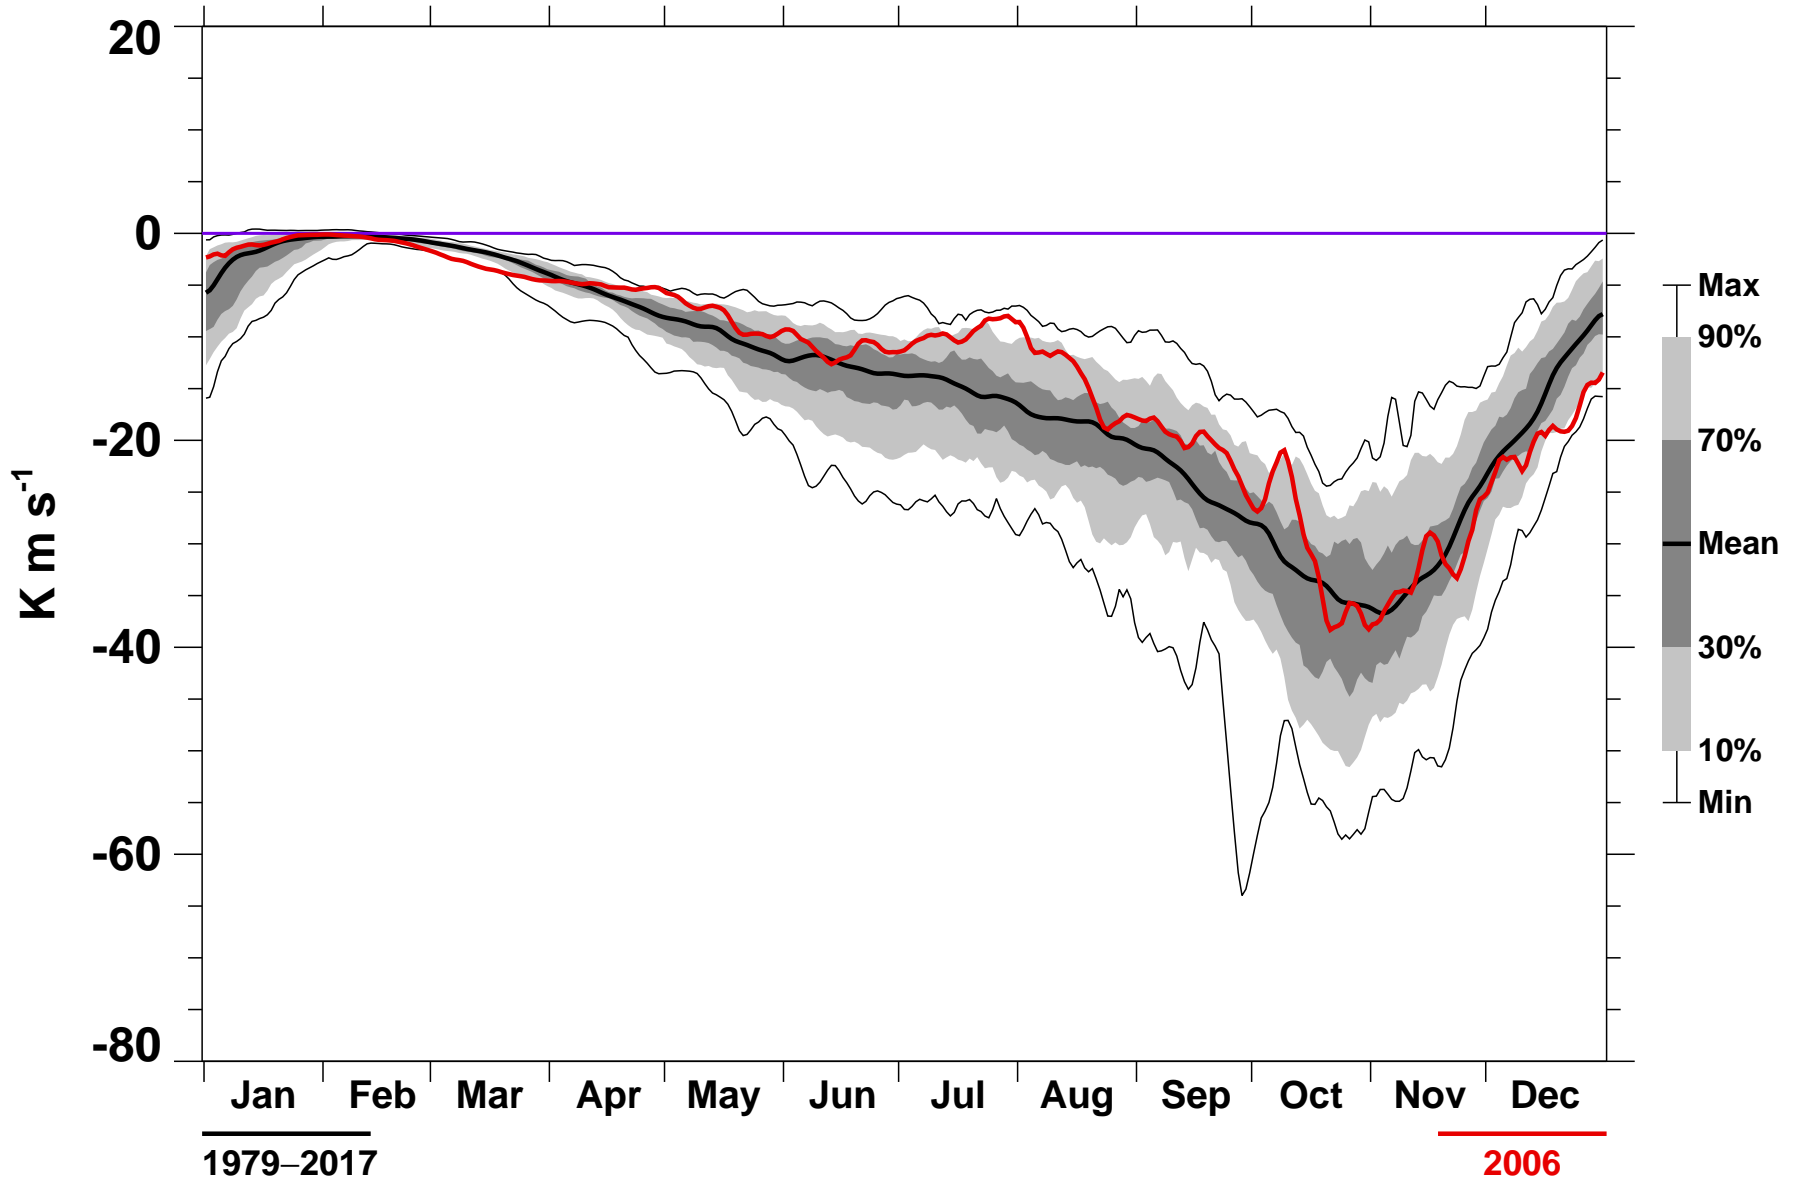

45-Day Mean 45-75°S Heat Flux 30 hPa MERRA2

1979-2017

2006