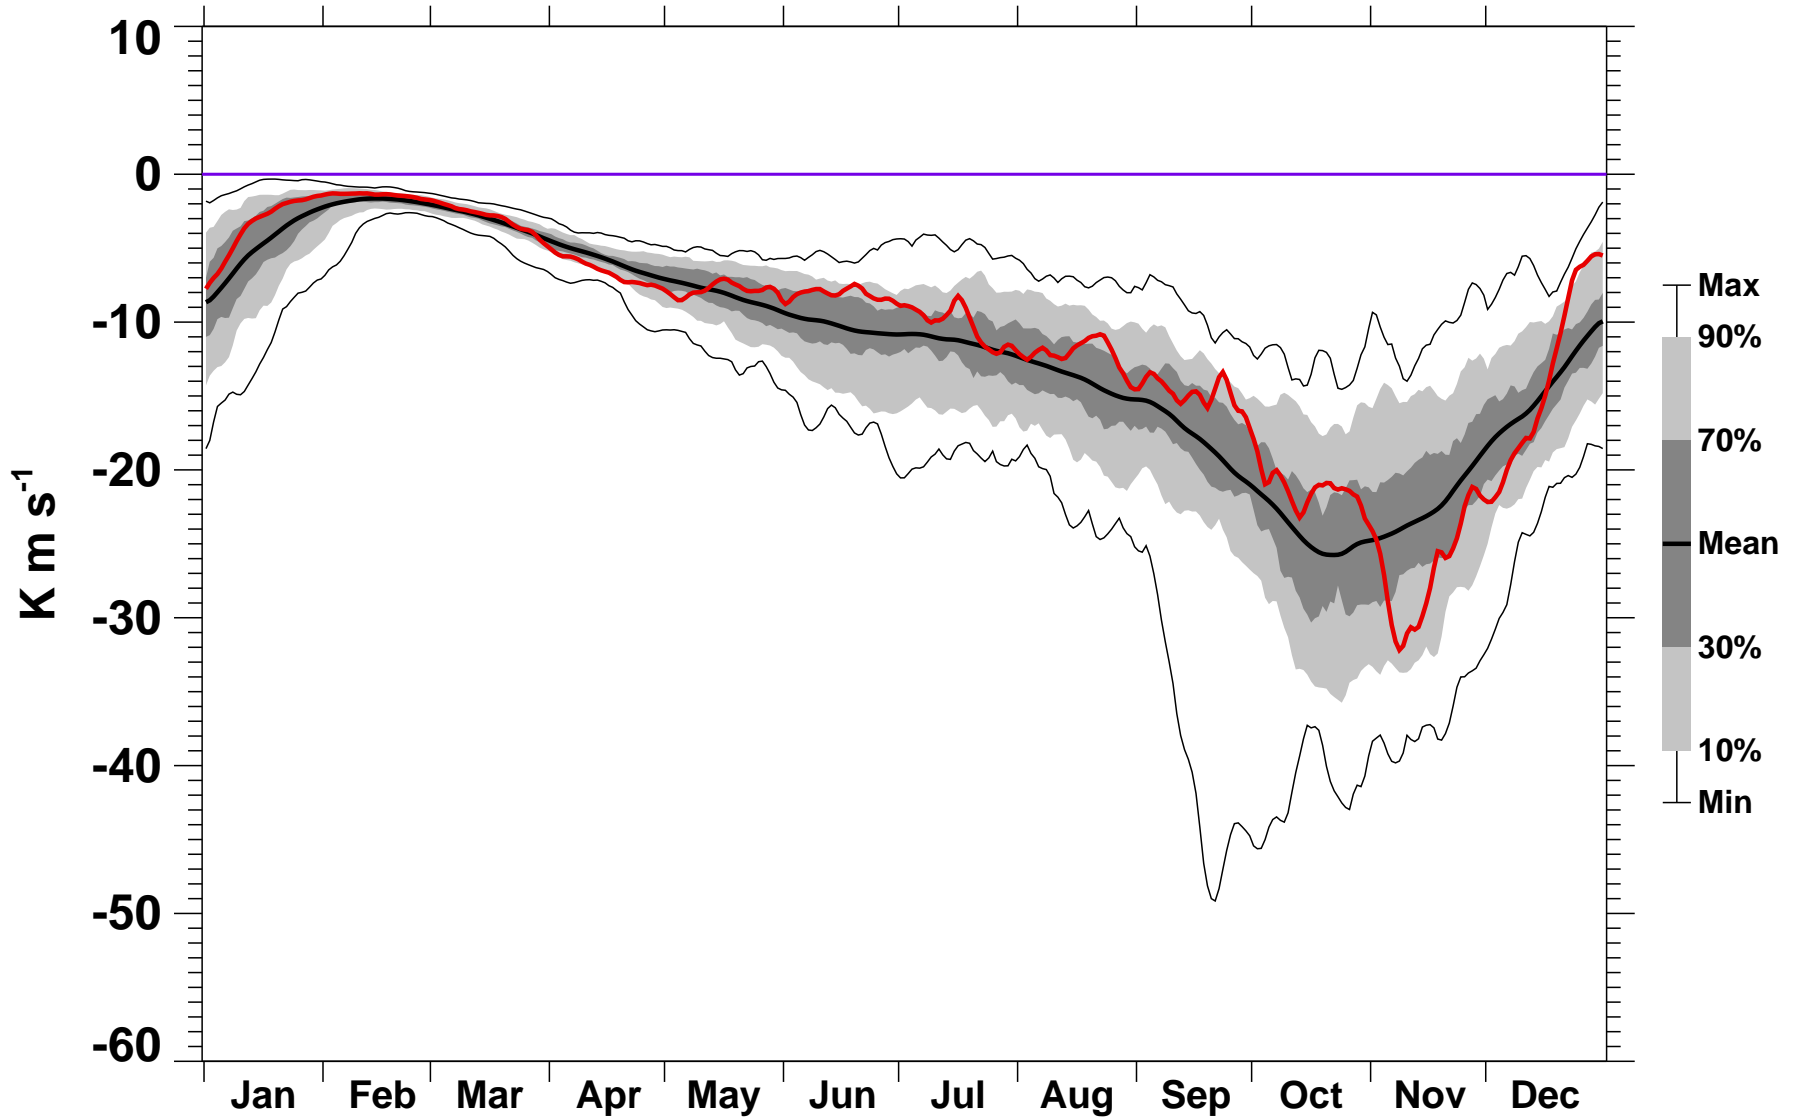

45-Day Mean 45-75°S Heat Flux 50 hPa MERRA2

1979-2023

1983