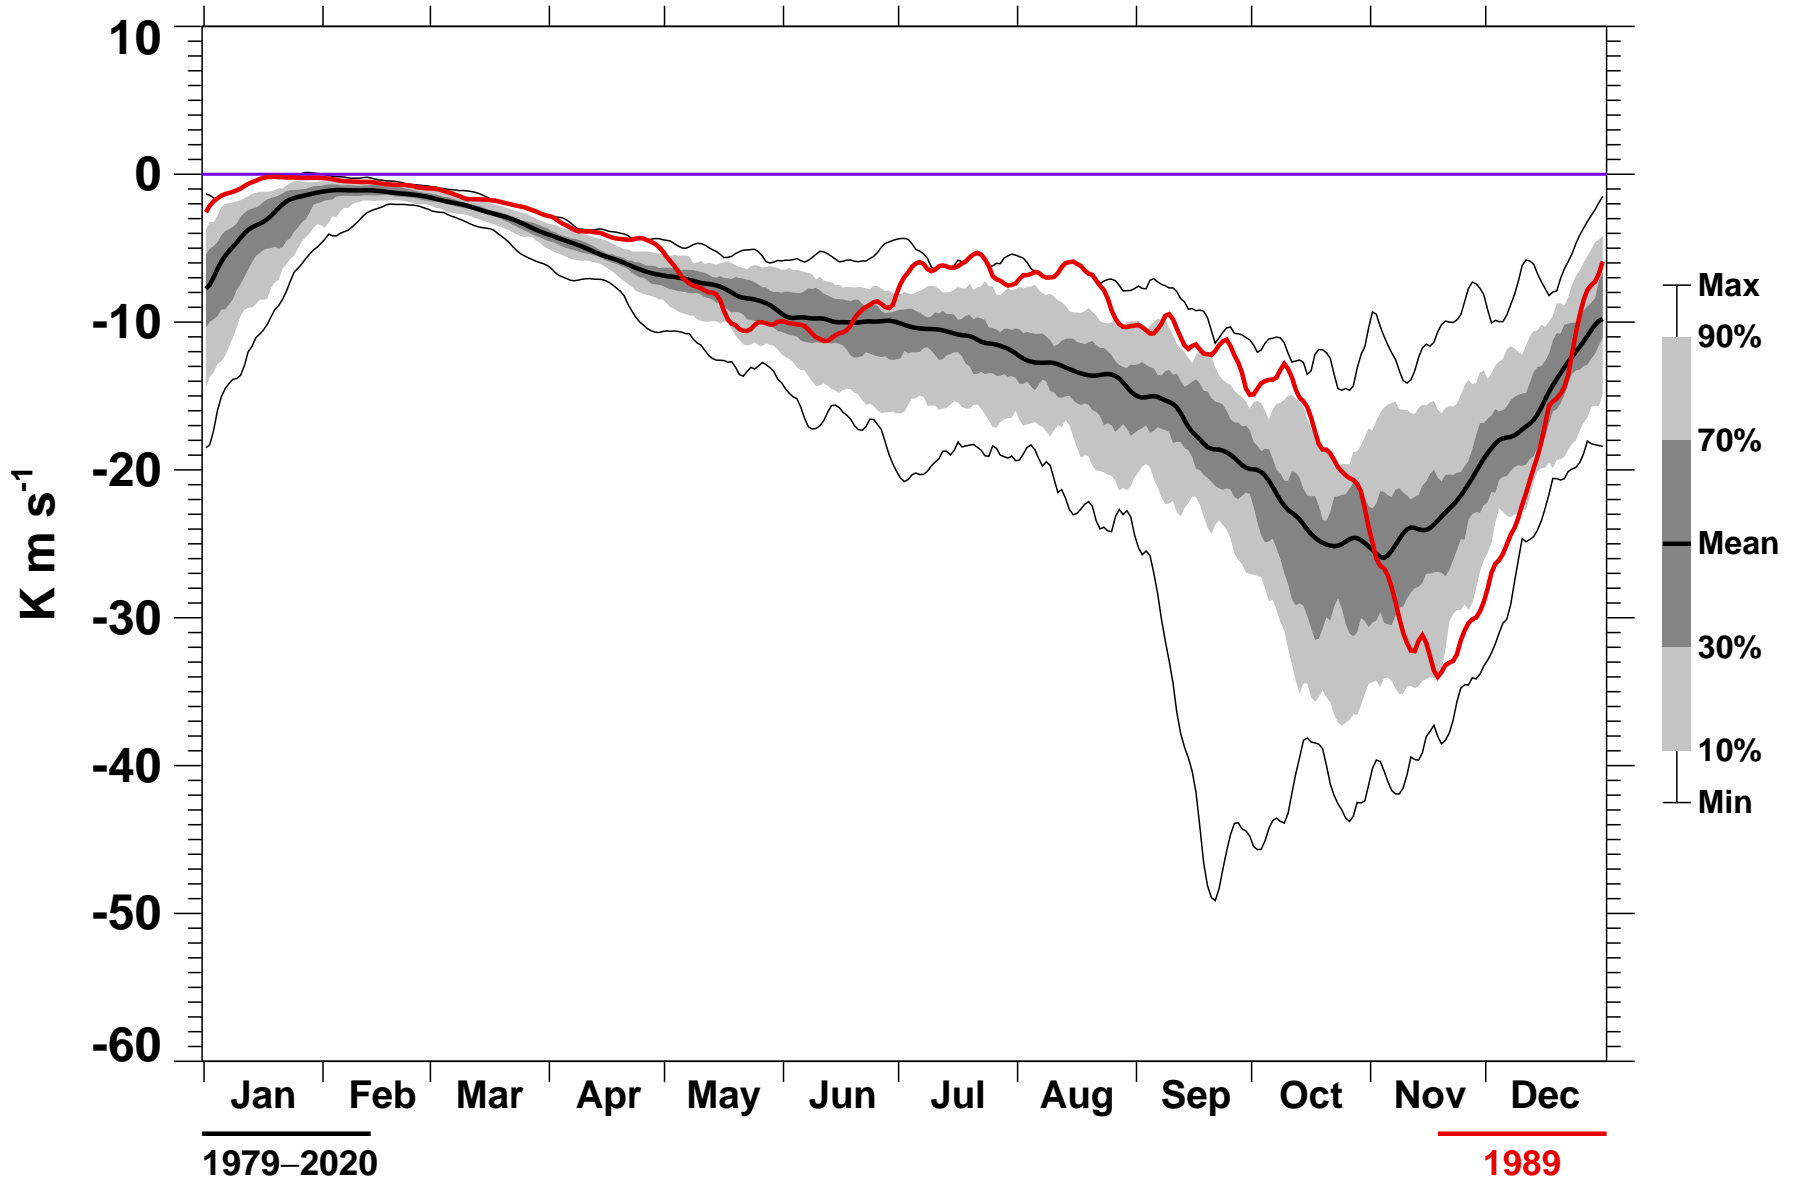

# 45-Day Mean 45-75°S Heat Flux 50 hPa MERRA2

1979-2020

1989